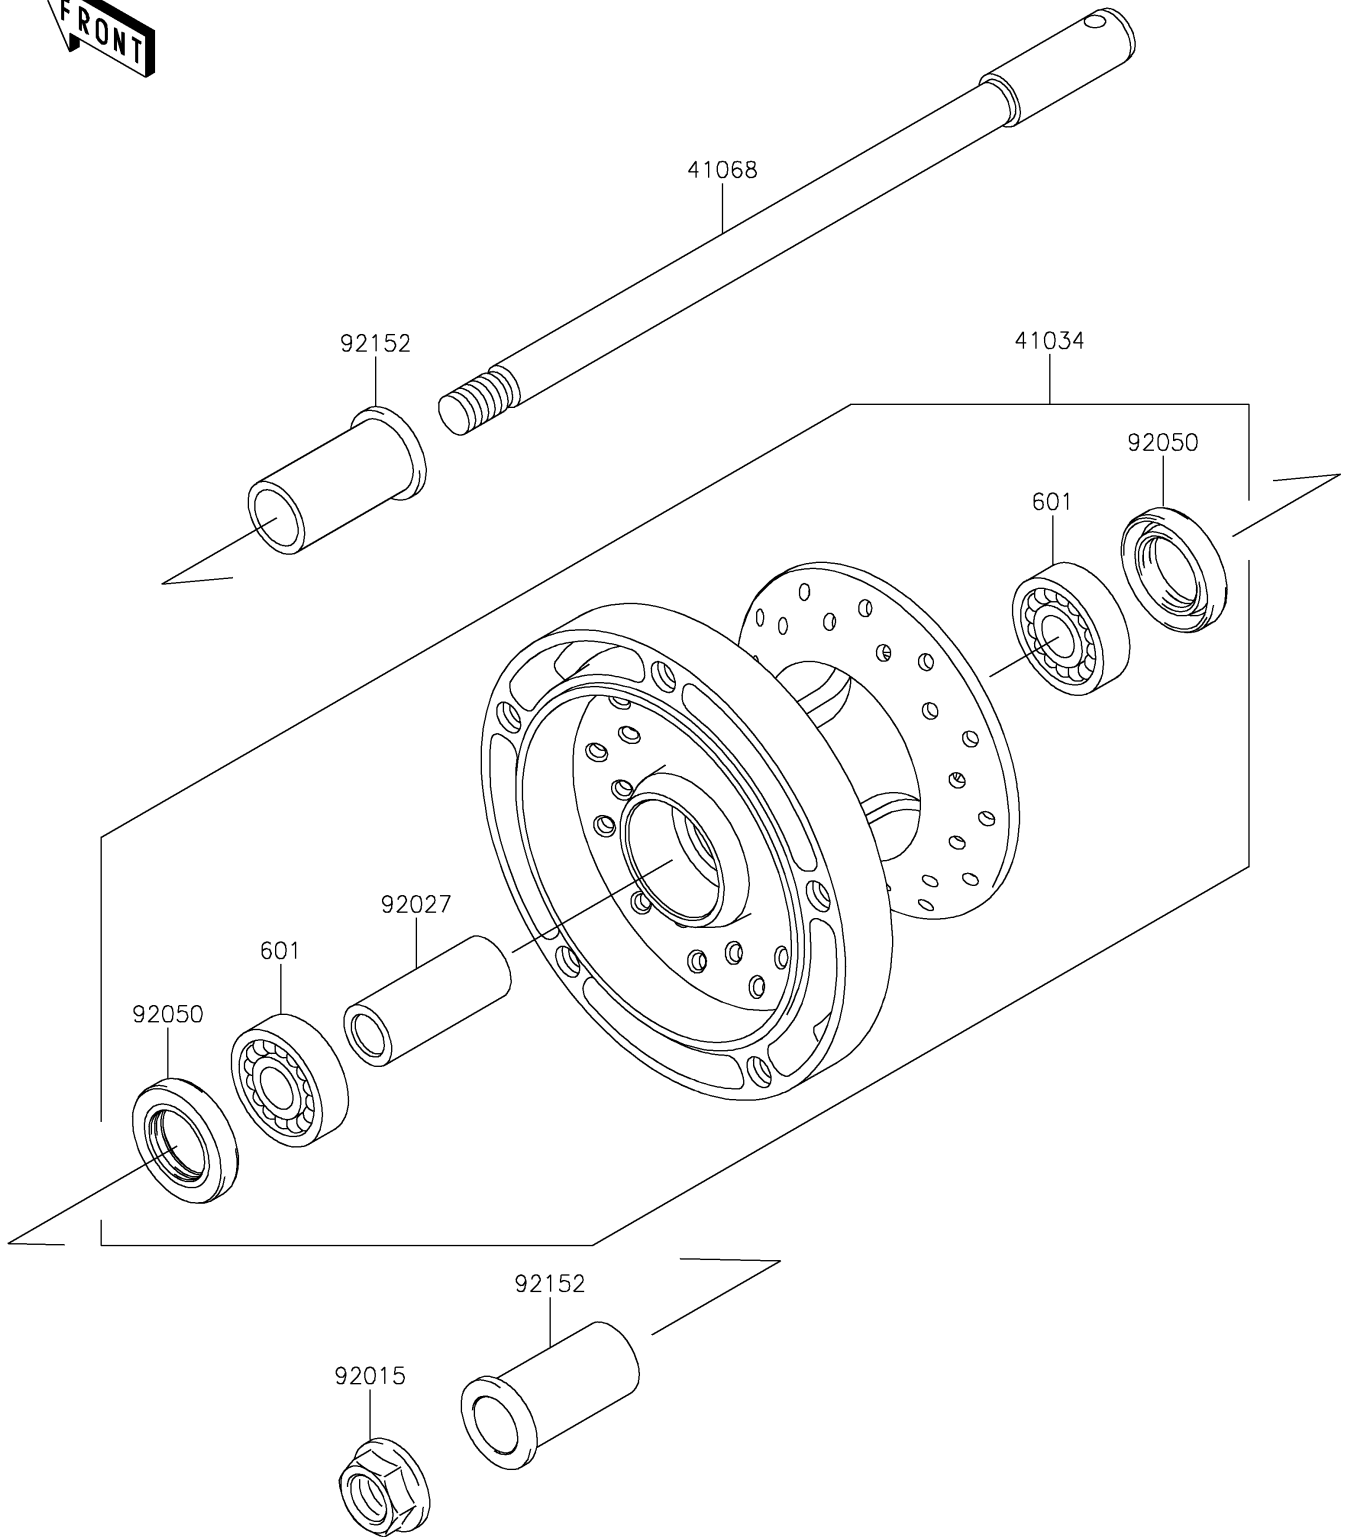

2022 VULCAN® 900 CLASSIC PARTS DIAGRAM

Front Wheel

F2230

2022 VULCAN® 900 CLASSIC PARTS LIST

Front Wheel

ITEM NAME	PART NUMBER	QUANTITY
DRUM-ASSY,FRONT BRAKE (Ref # 41034)	41034-0029	1
AXLE,FR (Ref # 41068)	41068-0058	1
NUT,FLANGED,18MM (Ref # 92015)	92015-1993	1
COLLAR,20.2X28X70 (Ref # 92027)	92027-1752	1
SEAL-OIL,26X42X8 (Ref # 92050)	92050-060	2
COLLAR,FR AXLE,L=53 (Ref # 92152)	92152-0349	2
BEARING-BALL,#6004UG (Ref # 601)	601B6004UG	2