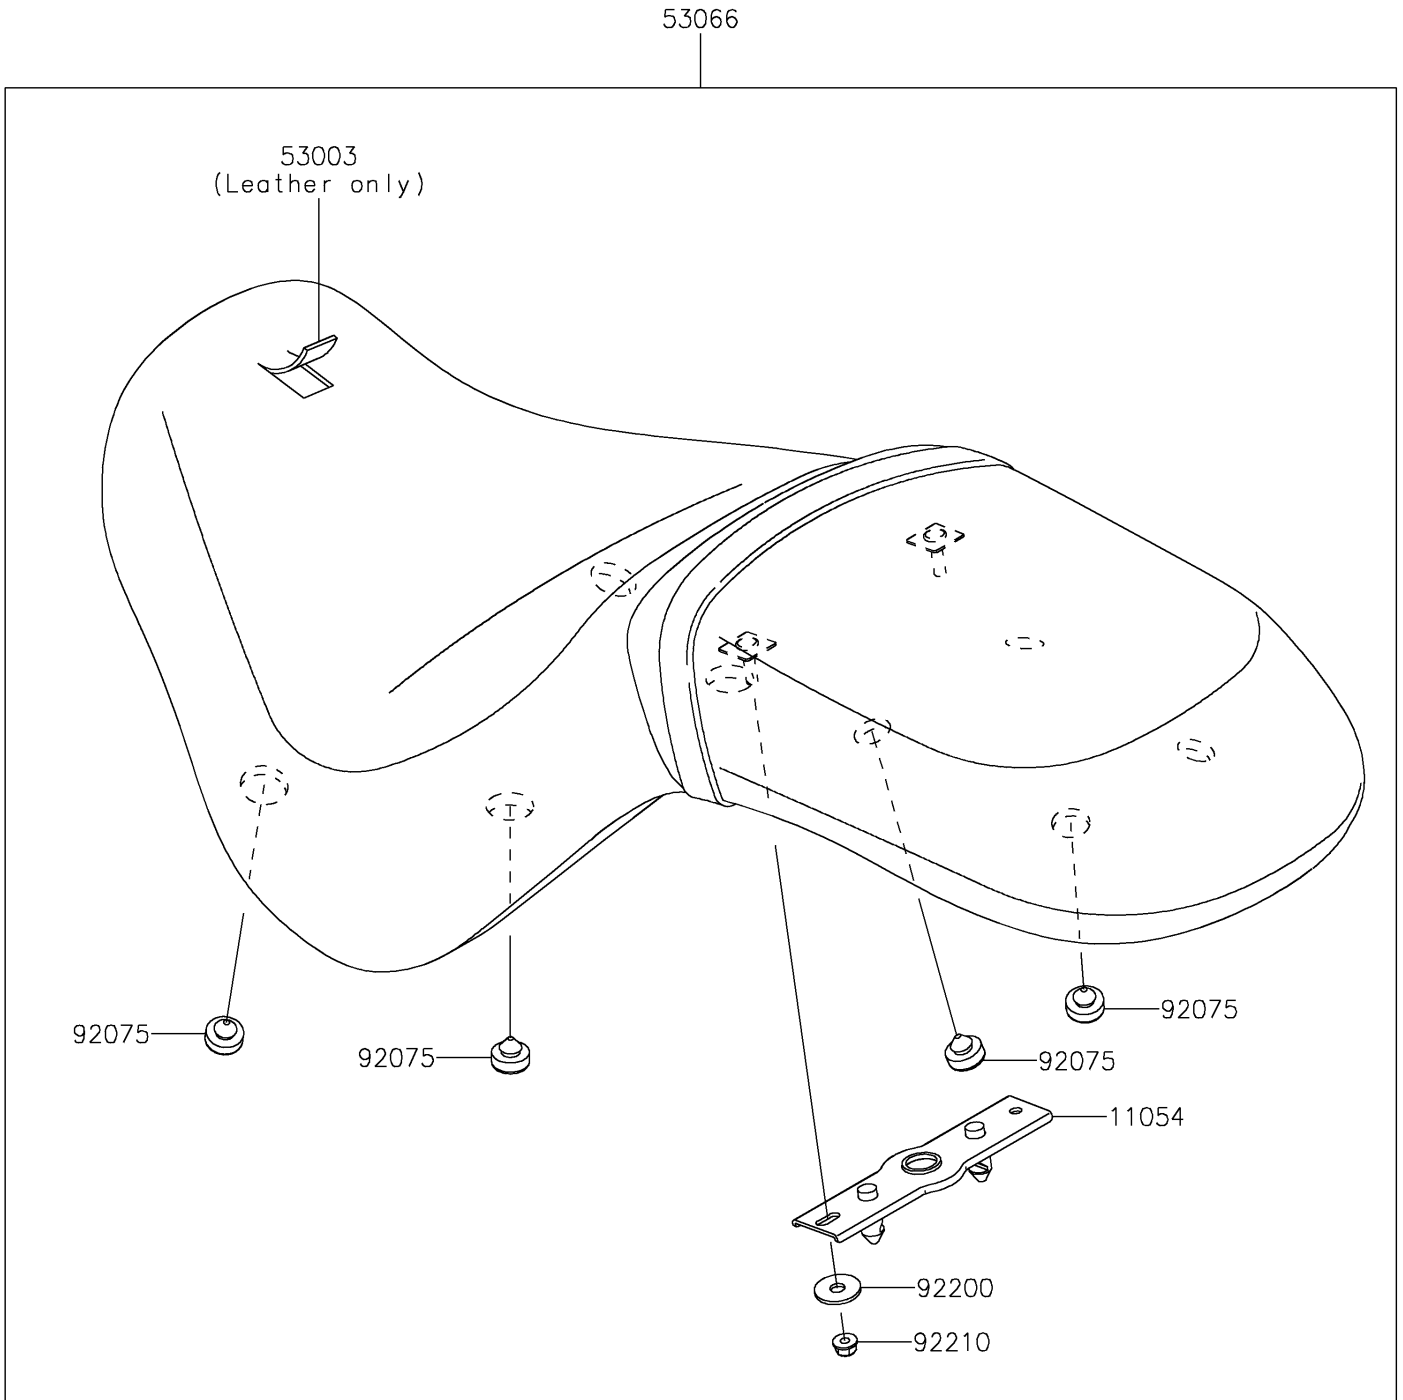

2022 VULCAN® 900 CLASSIC PARTS DIAGRAM

Seat

F2510

2022 VULCAN® 900 CLASSIC PARTS LIST

Seat

ITEM NAME	PART NUMBER	QUANTITY
BRACKET,SEAT (Ref # 11054)	11054-0417	1
LEATHER,BLACK (Ref # 53003)	53003-0341-MA	1
SEAT-ASSY,DUAL,BLACK (Ref # 53066)	53066-0375-MA	1
DAMPER,10X20X8 (Ref # 92075)	92075-1927	8
WASHER,6.5X20X1.6 (Ref # 92200)	92200-1569	2
NUT (Ref # 92210)	92210-0401	2