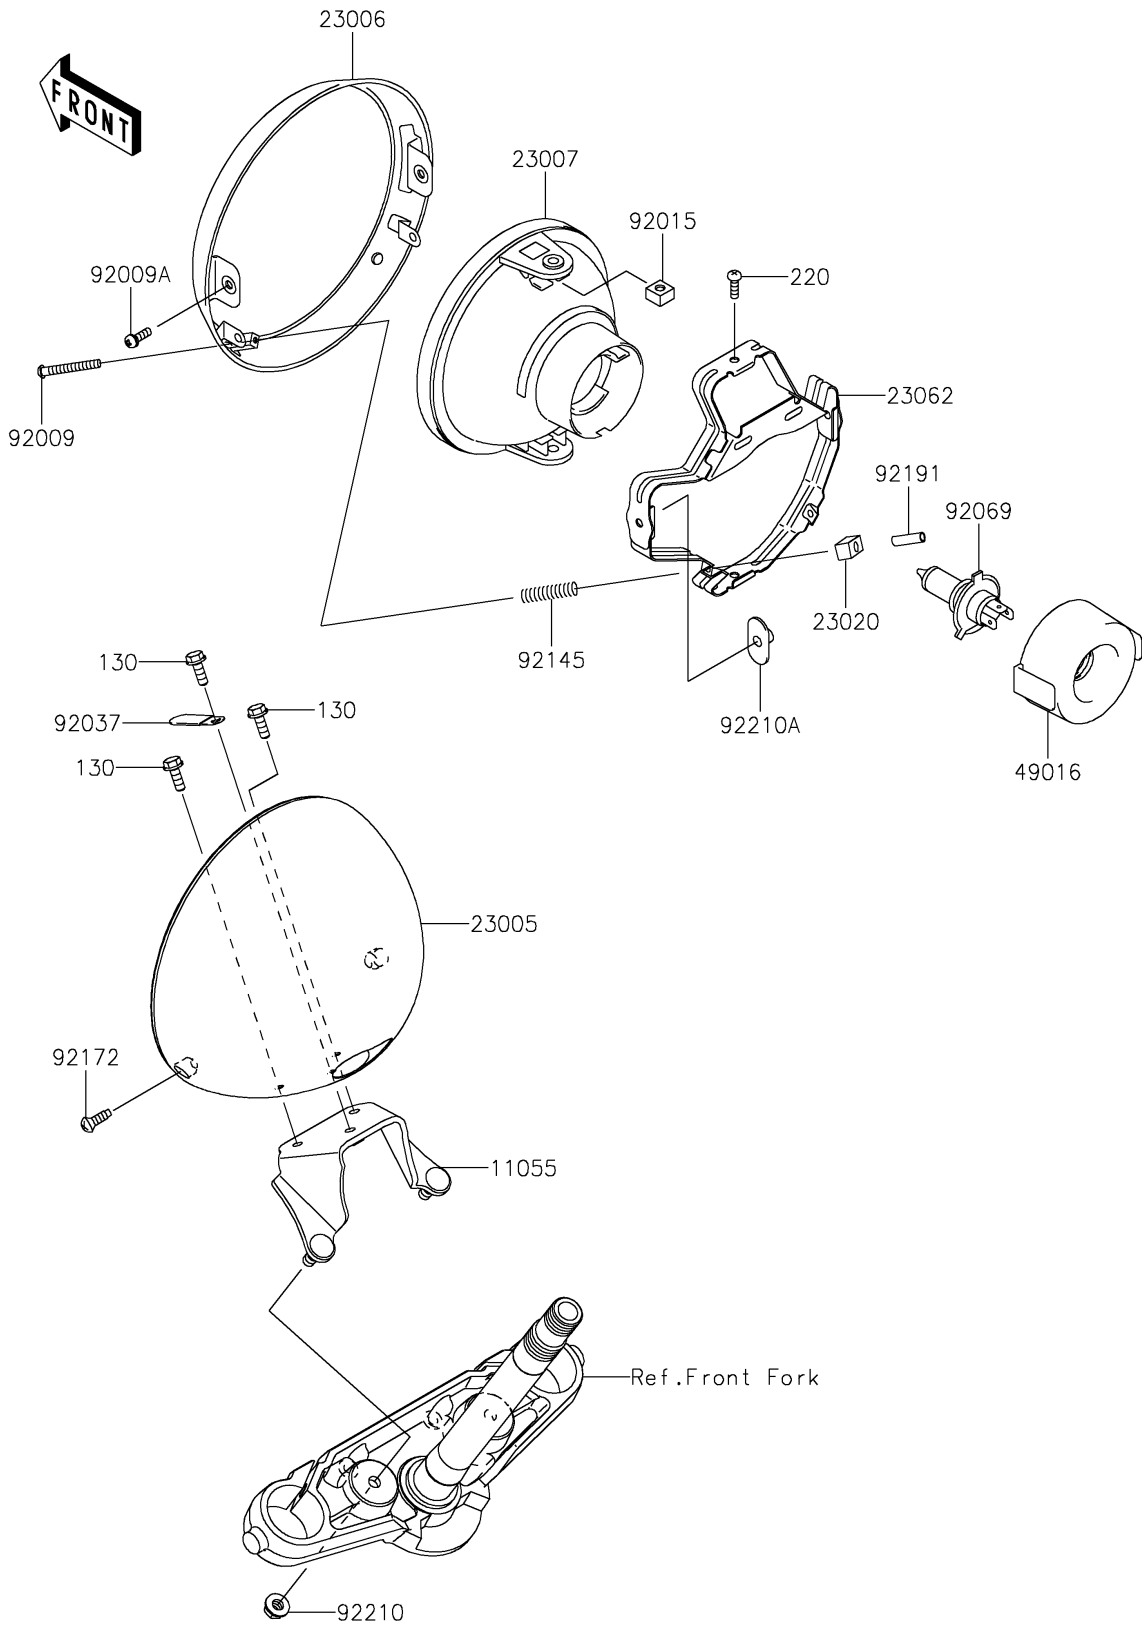

2022 VULCAN® 900 CLASSIC PARTS DIAGRAM

Headlight(s)

F2710

2022 VULCAN® 900 CLASSIC PARTS LIST

Headlight(s)

ITEM NAME	PART NUMBER	QUANTITY
BRACKET,HEAD LAMP,F.S.BLACK (Ref # 11055)	11055-1167-18R	1
BODY-COMP-HEAD LAMP,F.BLACK (Ref # 23005)	23005-0303-21	1
RIM-LAMP (Ref # 23006)	23006-1081	1
LENS-COMP,HEAD LAMP (Ref # 23007)	23007-1396	1
NUT,4MM,FOCUS ADJUST (Ref # 23020)	23020-018	2
BRACKET-COMP,HEAD LAMP (Ref # 23062)	23062-1132	1
COVER-SEAL,SOCKET (Ref # 49016)	49016-1203	1
SCREW,FOCUS ADJUST,4X60 (Ref # 92009)	92009-1816	2
SCREW,5X16 (Ref # 92009A)	92009-1879	2
NUT,5MM (Ref # 92015)	92015-1157	2
CLAMP,L=45 (Ref # 92037)	92037-1539	1
BULB,12V 60/55W,H4 (Ref # 92069)	92069-0050	1
SPRING,HEAD LAMP LENS (Ref # 92145)	92145-1268	2
SCREW,5X14 (Ref # 92172)	92172-0145	2
TUBE,3.5X5.5X19 (Ref # 92191)	92191-1217	2
NUT,FLANGED,8MM (Ref # 92210)	92210-0004	2
NUT,SPECIAL,5MM (Ref # 92210A)	92210-1060	2
BOLT-FLANGED,6X16 (Ref # 130)	130BA0616	3
SCREW-PAN-CROS,5X16 (Ref # 220)	220AA0516	2