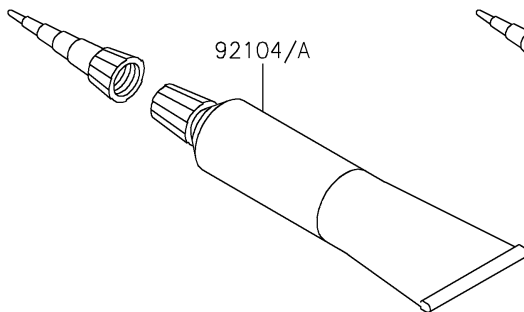

2022 VULCAN® 900 CLASSIC PARTS DIAGRAM

Owner's Tools

56007

F2810

2022 VULCAN® 900 CLASSIC PARTS LIST

Owner's Tools

ITEM NAME	PART NUMBER	QUANTITY
TOOL-KIT (Ref # 56007)	56007-0095	1
BAG,TOOL (Ref # 56008)	56008-1075	1
GASKET-LIQUID,TB1211,WHITE (Ref # 56019)	56019-120	1
GASKET-LIQUID,TB1211F,CLEAR (Ref # 92104)	92104-0004	1
GASKET-LIQUID,TB1216B,BLACK (Ref # 92104A)	92104-1064	1
GRIP-SCREW DRIVER (Ref # 92106)	92106-1001	1
TOOL-DRIVER,#3PHILLIPS (Ref # 92107)	92107-005	1
TOOL-WRENCH,HOOK (Ref # 92110)	92110-0018	1
TOOL-WRENCH,ALLEN,5MM (Ref # 92110A)	92110-1015	1
TOOL-WRENCH,OPEN END,10X12 (Ref # 92110B)	92110-1152	1
TOOL-WRENCH,OPEN END,14X17 (Ref # 92110C)	92110-1153	1
TOOL-WRENCH,HOOK (Ref # 92110D)	92110-1173	1
TOOL-BAR,BOX END WRENCH (Ref # 92111)	92111-0002	1
TOOL-WRENCH,OPEN END,8X10 (Ref # 92126)	92126-004	1