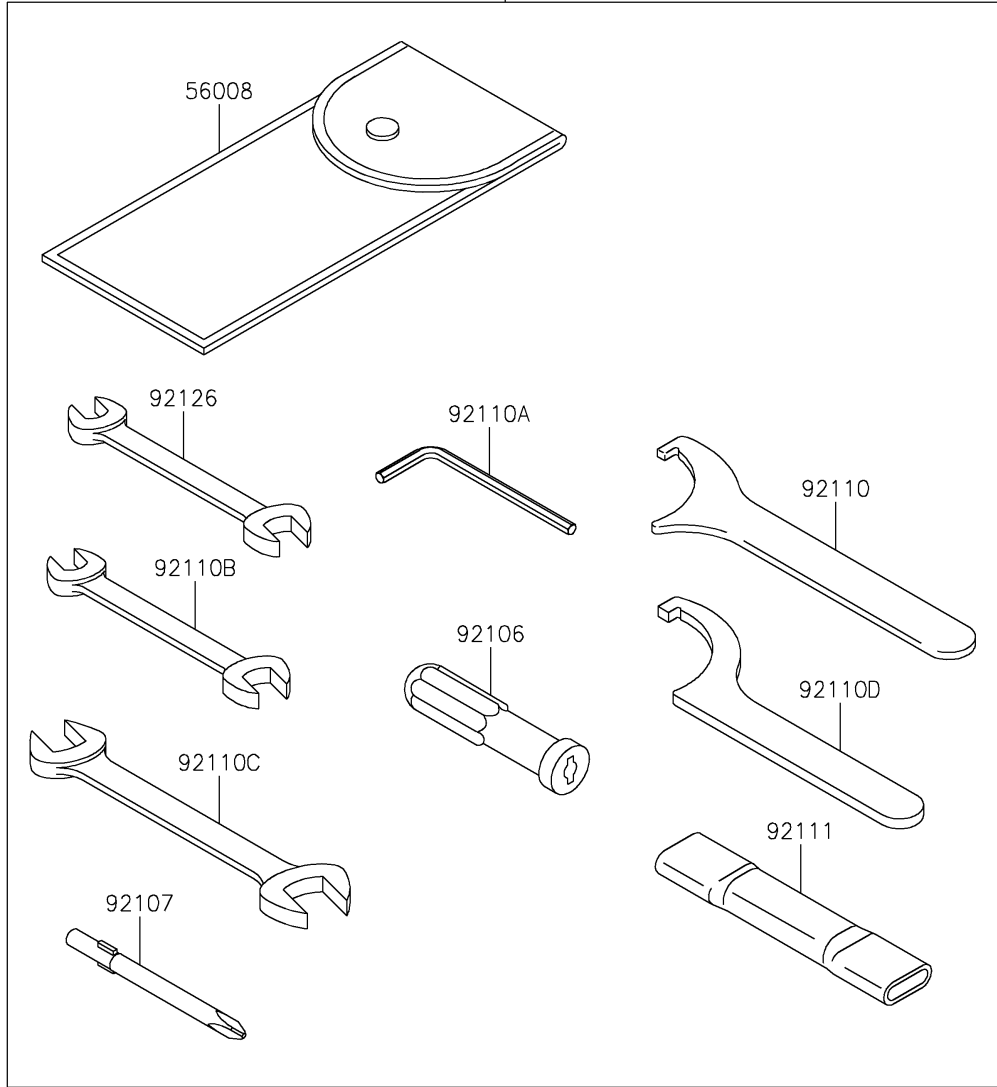

2022 VULCAN® 900 CLASSIC PARTS DIAGRAM

Owner's Tools

56007

F2810

2022 VULCAN® 900 CLASSIC PARTS LIST

Owner's Tools

ITEM NAME	PART NUMBER	QUANTITY
TOOL-KIT (Ref # 56007)	56007-0095	1
BAG,TOOL (Ref # 56008)	56008-1075	1
GASKET-LIQUID,TB1211,WHITE (Ref # 56019)	56019-120	1
GASKET-LIQUID,TB1211F,CLEAR (Ref # 92104)	92104-0004	1
GASKET-LIQUID,TB1216B,BLACK (Ref # 92104A)	92104-1064	1
GRIP-SCREW DRIVER (Ref # 92106)	92106-1001	1
TOOL-DRIVER,#3PHILLIPS (Ref # 92107)	92107-005	1
TOOL-WRENCH,HOOK (Ref # 92110)	92110-0018	1
TOOL-WRENCH,ALLEN,5MM (Ref # 92110A)	92110-1015	1
TOOL-WRENCH,OPEN END,10X12 (Ref # 92110B)	92110-1152	1
TOOL-WRENCH,OPEN END,14X17 (Ref # 92110C)	92110-1153	1
TOOL-WRENCH,HOOK (Ref # 92110D)	92110-1173	1
TOOL-BAR,BOX END WRENCH (Ref # 92111)	92111-0002	1
TOOL-WRENCH,OPEN END,8X10 (Ref # 92126)	92126-004	1