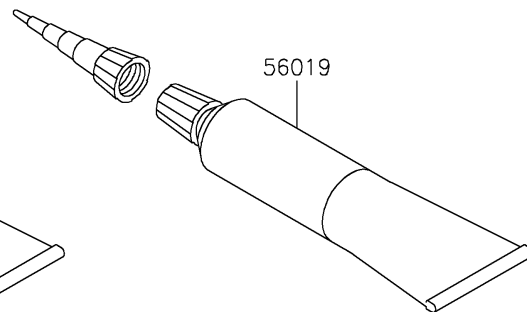

2022 VULCAN® 900 CLASSIC PARTS DIAGRAM

Owner's Tools

56007

F2810

2022 VULCAN® 900 CLASSIC PARTS LIST

Owner's Tools

ITEM NAME	PART NUMBER	QUANTITY
TOOL-KIT (Ref # 56007)	56007-0095	1
BAG,TOOL (Ref # 56008)	56008-1075	1
GASKET-LIQUID,TB1211,WHITE (Ref # 56019)	56019-120	1
GASKET-LIQUID,TB1211F,CLEAR (Ref # 92104)	92104-0004	1
GASKET-LIQUID,TB1216B,BLACK (Ref # 92104A)	92104-1064	1
GRIP-SCREW DRIVER (Ref # 92106)	92106-1001	1
TOOL-DRIVER,#3PHILLIPS (Ref # 92107)	92107-005	1
TOOL-WRENCH,HOOK (Ref # 92110)	92110-0018	1
TOOL-WRENCH,ALLEN,5MM (Ref # 92110A)	92110-1015	1
TOOL-WRENCH,OPEN END,10X12 (Ref # 92110B)	92110-1152	1
TOOL-WRENCH,OPEN END,14X17 (Ref # 92110C)	92110-1153	1
TOOL-WRENCH,HOOK (Ref # 92110D)	92110-1173	1
TOOL-BAR,BOX END WRENCH (Ref # 92111)	92111-0002	1
TOOL-WRENCH,OPEN END,8X10 (Ref # 92126)	92126-004	1