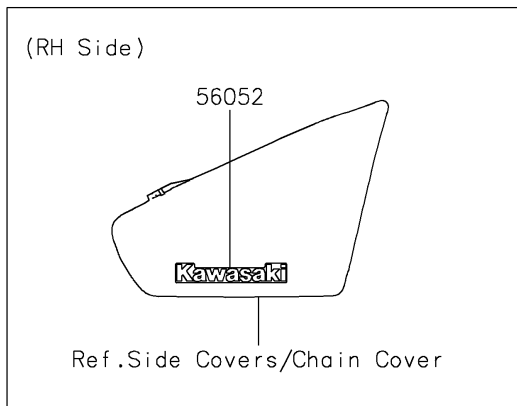

2022 VULCAN® 900 CLASSIC PARTS DIAGRAM

Decals

F2861

2022 VULCAN® 900 CLASSIC PARTS LIST

Decals

ITEM NAME	PART NUMBER	QUANTITY
MARK,KAWASAKI (Ref # 56052)	56052-1597	1
MARK,FUEL TANK,VULCAN CLASSIC (Ref # 56054)	56054-3800	2
PATTERN,FUEL TANK (Ref # 56076)	56076-4084	2
PATTERN,FR FENDER (Ref # 56076A)	56076-4085	2
PATTERN,RR FENDER (Ref # 56076B)	56076-4086	2