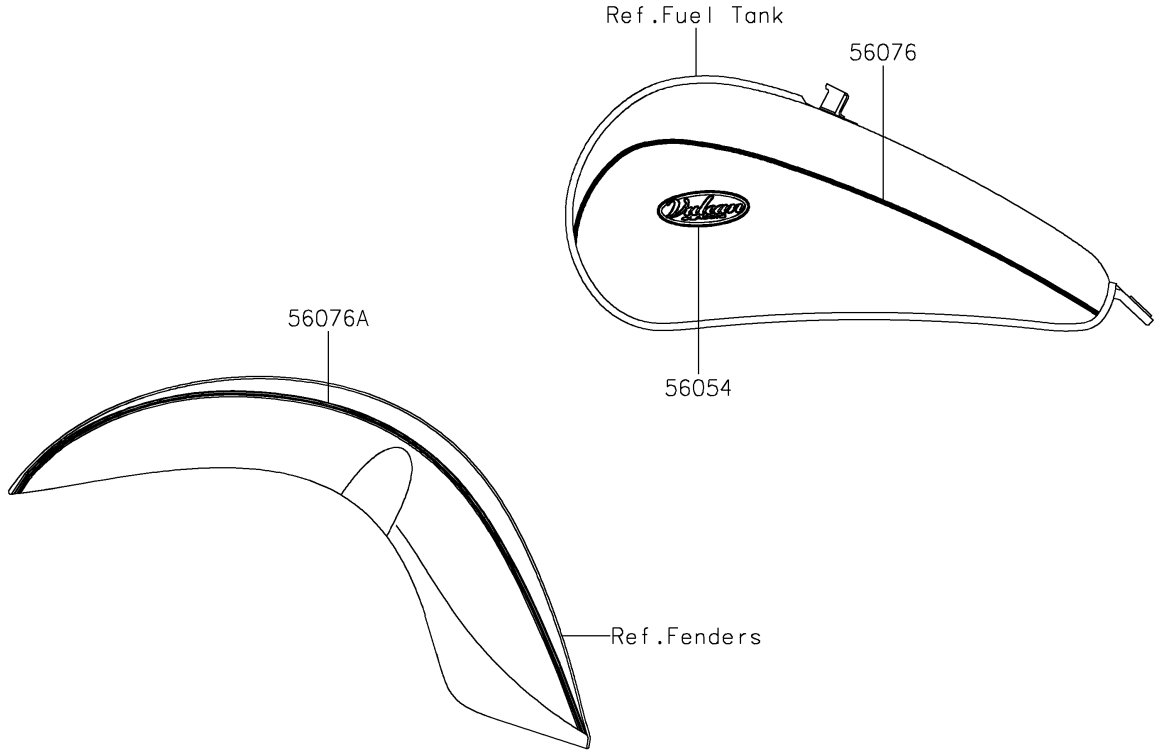

2022 VULCAN® 900 CLASSIC PARTS DIAGRAM

Decals

F2861

2022 VULCAN® 900 CLASSIC PARTS LIST

Decals

ITEM NAME	PART NUMBER	QUANTITY
MARK,KAWASAKI (Ref # 56052)	56052-1597	1
MARK,FUEL TANK,VULCAN CLASSIC (Ref # 56054)	56054-3800	2
PATTERN,FUEL TANK (Ref # 56076)	56076-4084	2
PATTERN,FR FENDER (Ref # 56076A)	56076-4085	2
PATTERN,RR FENDER (Ref # 56076B)	56076-4086	2