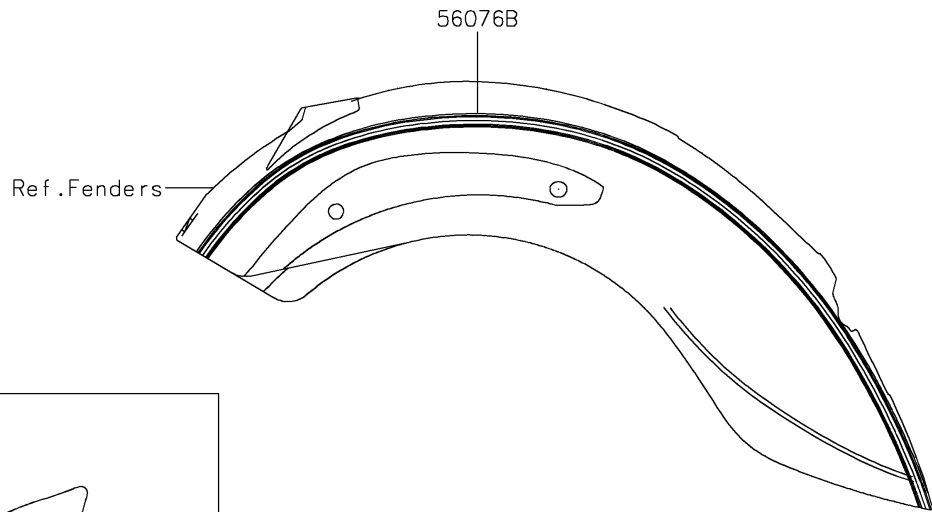

2022 VULCAN® 900 CLASSIC PARTS DIAGRAM

Decals

F2861

2022 VULCAN® 900 CLASSIC PARTS LIST

Decals

ITEM NAME	PART NUMBER	QUANTITY
MARK,KAWASAKI (Ref # 56052)	56052-1597	1
MARK,FUEL TANK,VULCAN CLASSIC (Ref # 56054)	56054-3800	2
PATTERN,FUEL TANK (Ref # 56076)	56076-4084	2
PATTERN,FR FENDER (Ref # 56076A)	56076-4085	2
PATTERN,RR FENDER (Ref # 56076B)	56076-4086	2