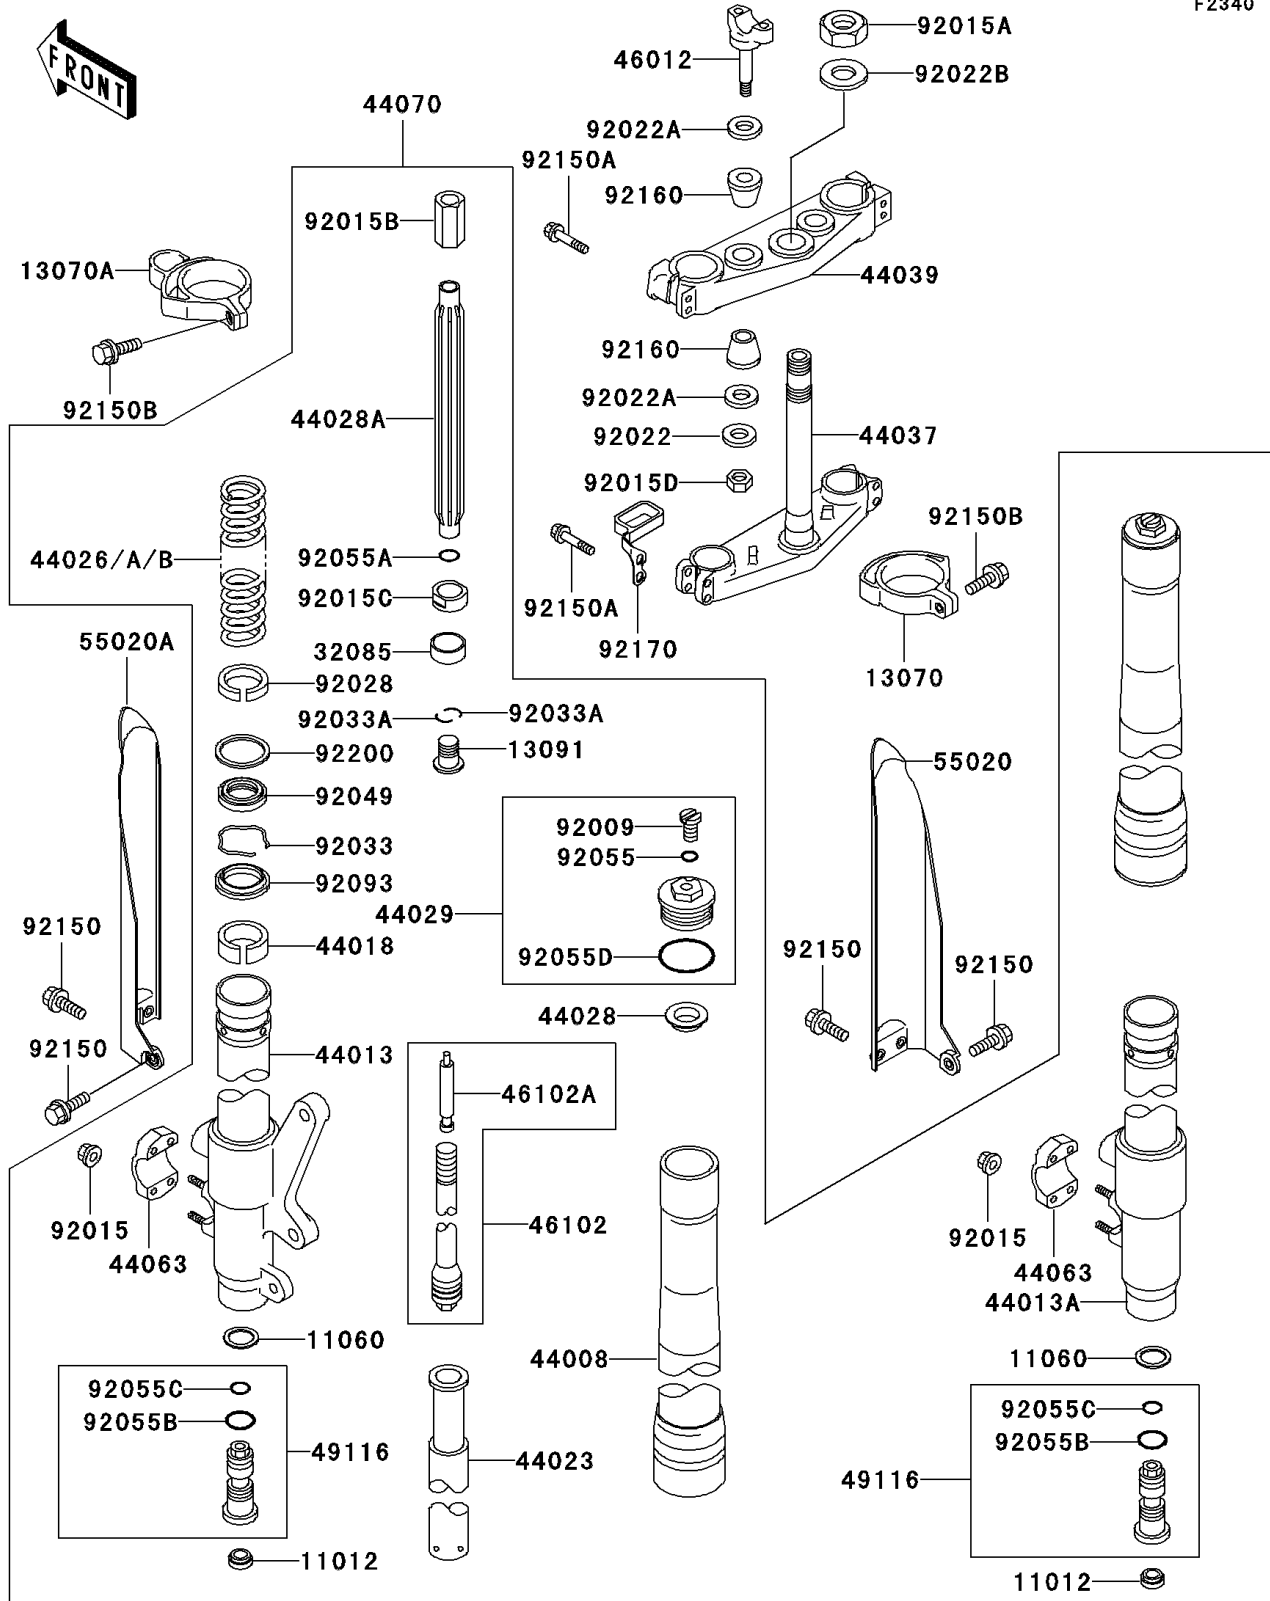

2004 KX500 PARTS DIAGRAM

Front Fork

F2340