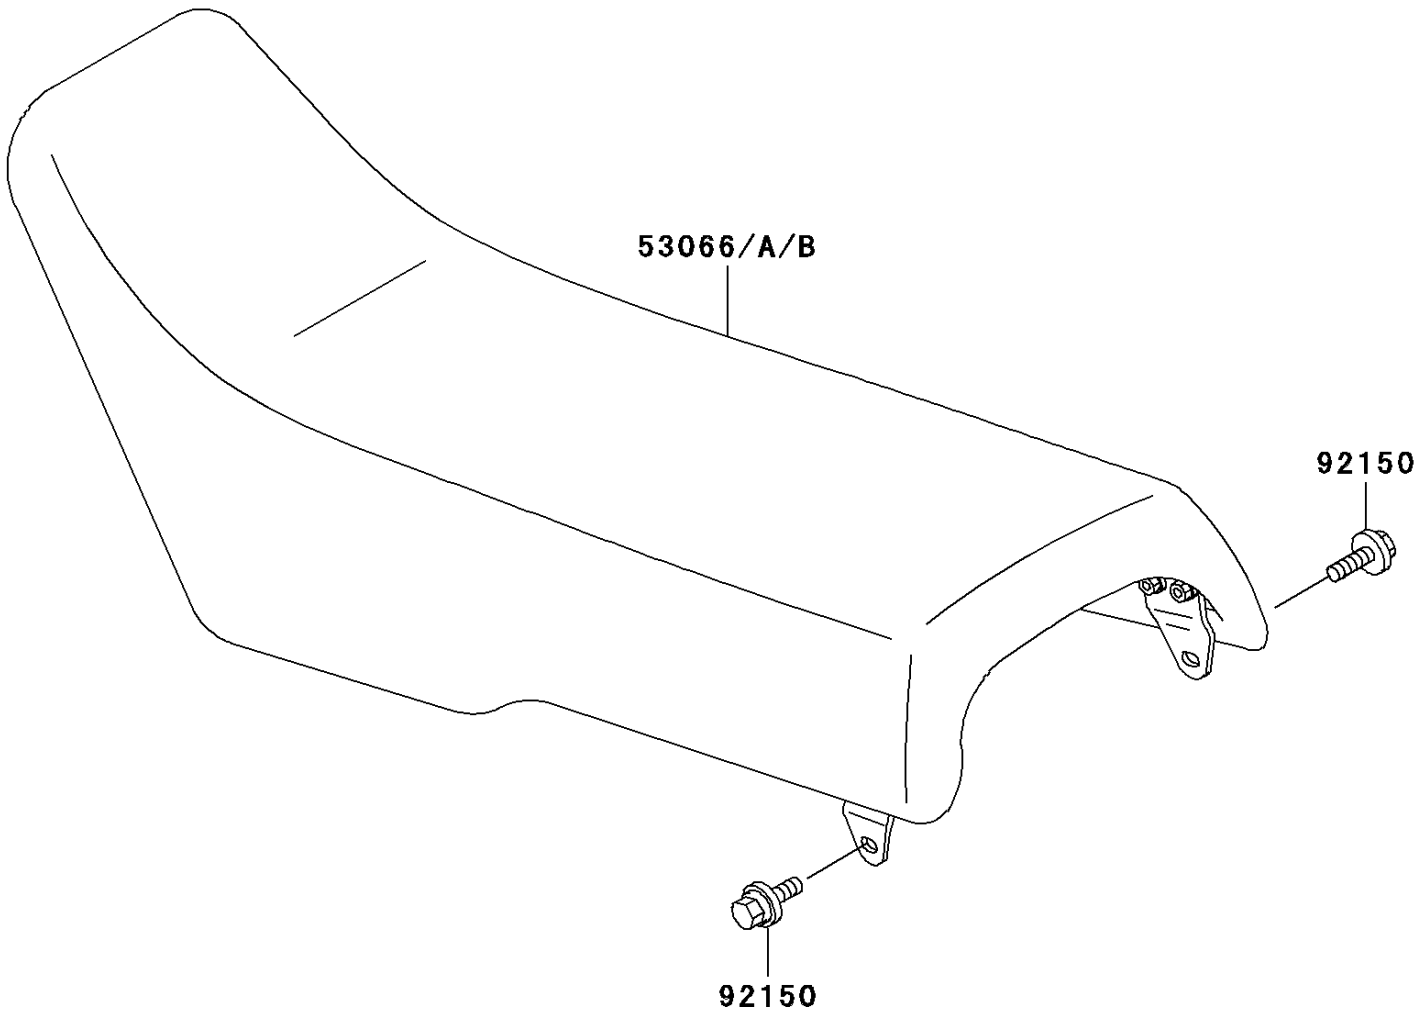

# 2004 KX500 PARTS DIAGRAM

Seat

F2510

## 2004 KX500 PARTS LIST

### Seat

ITEM NAME	PART NUMBER	QUANTITY
SEAT-ASSY,LOW HEIGHT,BLACK (Ref # 53066)	53066-1068-MW	1
SEAT-ASSY,MIDDLE HEIGHT,BLACK (Ref # 53066A)	53066-1069-MW	1
SEAT-ASSY,HIGH HEIGHT,BLACK (Ref # 53066B)	53066-1070-MW	1
BOLT,6X20 (Ref # 92150)	92150-1339	2