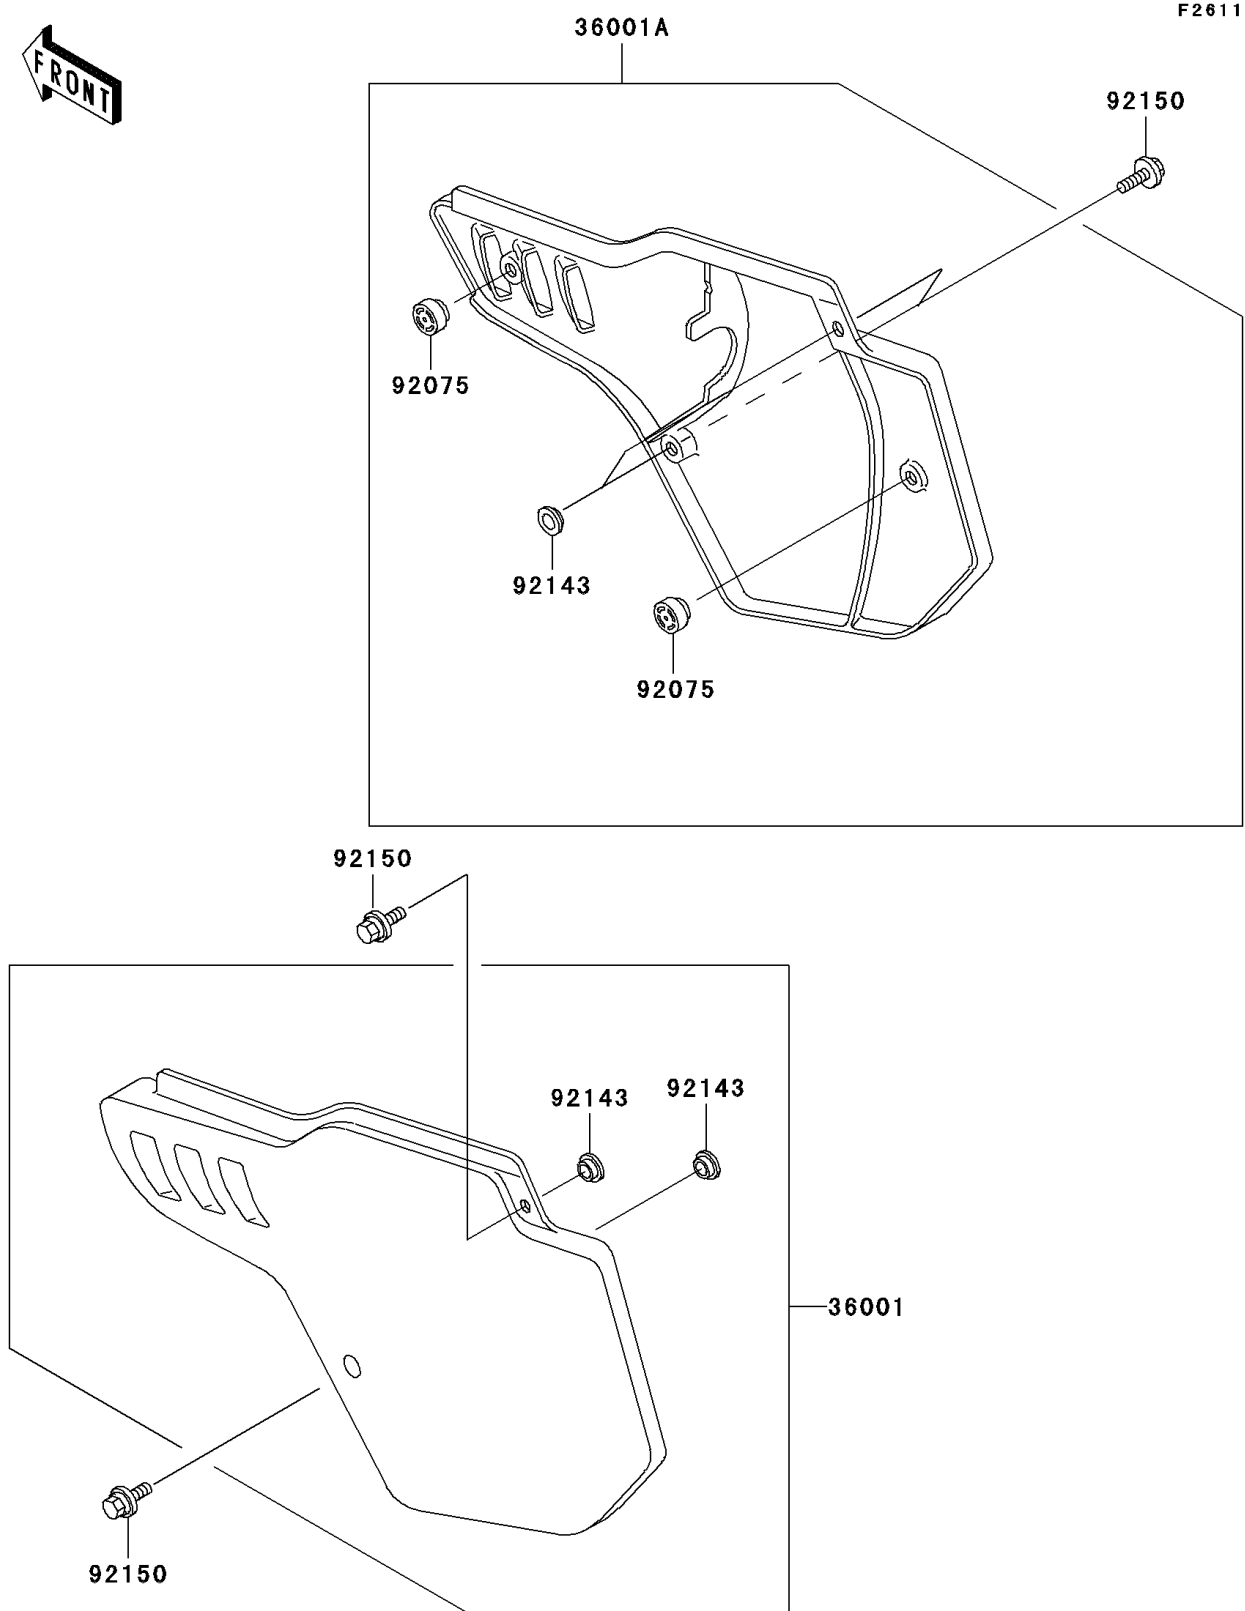

2003 KX500 PARTS DIAGRAM

Side Covers

2003 KX500 PARTS LIST

Side Covers

ITEM NAME	PART NUMBER	QUANTITY
COVER-SIDE,LH,S.WHITE (Ref # 36001)	36001-1390-266	1
COVER-SIDE,RH,S.WHITE (Ref # 36001A)	36001-1419-266	1
DAMPER (Ref # 92075)	92075-1598	2
COLLAR (Ref # 92143)	92143-1196	4
BOLT,6X20 (Ref # 92150)	92150-1339	4