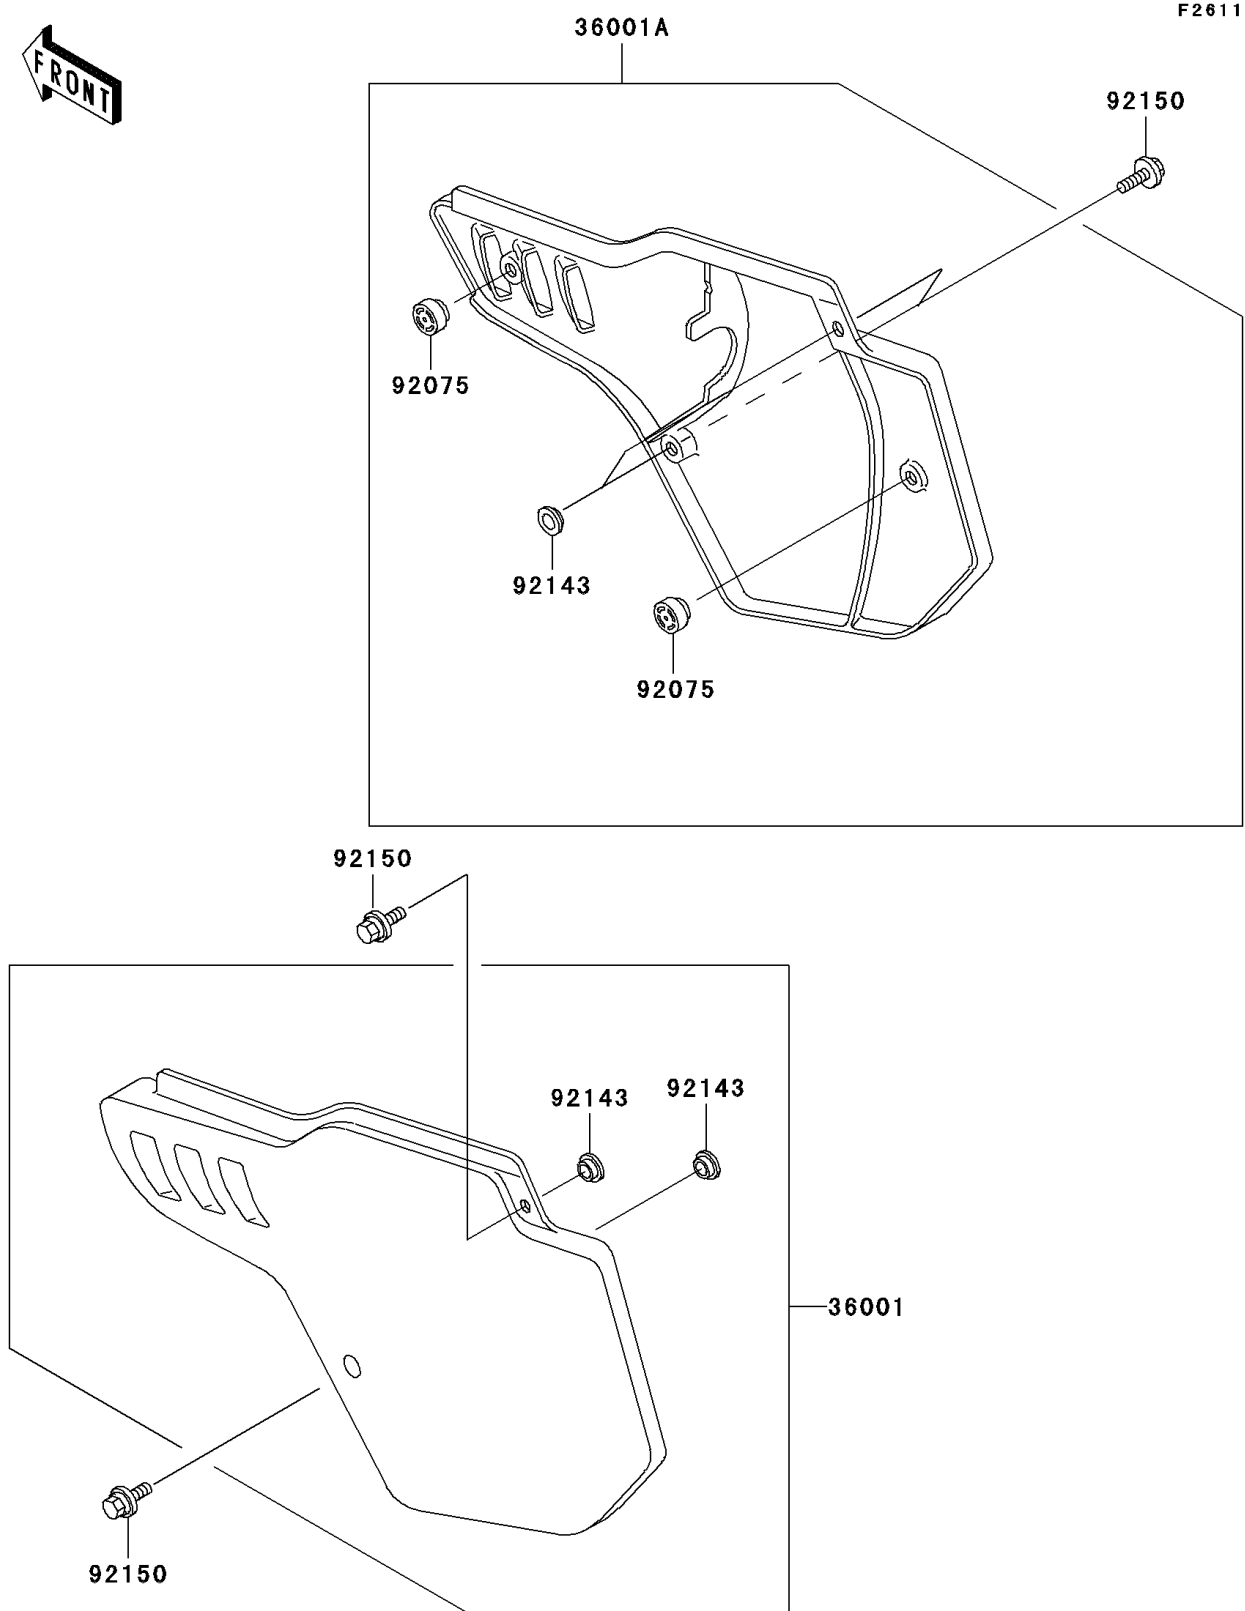

2004 KX500 PARTS DIAGRAM

Side Covers

2004 KX500 PARTS LIST

Side Covers

ITEM NAME	PART NUMBER	QUANTITY
COVER-SIDE,LH,S.WHITE (Ref # 36001)	36001-1390-266	1
COVER-SIDE,RH,S.WHITE (Ref # 36001A)	36001-1419-266	1
DAMPER (Ref # 92075)	92075-1598	2
COLLAR (Ref # 92143)	92143-1196	4
BOLT,6X20 (Ref # 92150)	92150-1339	4