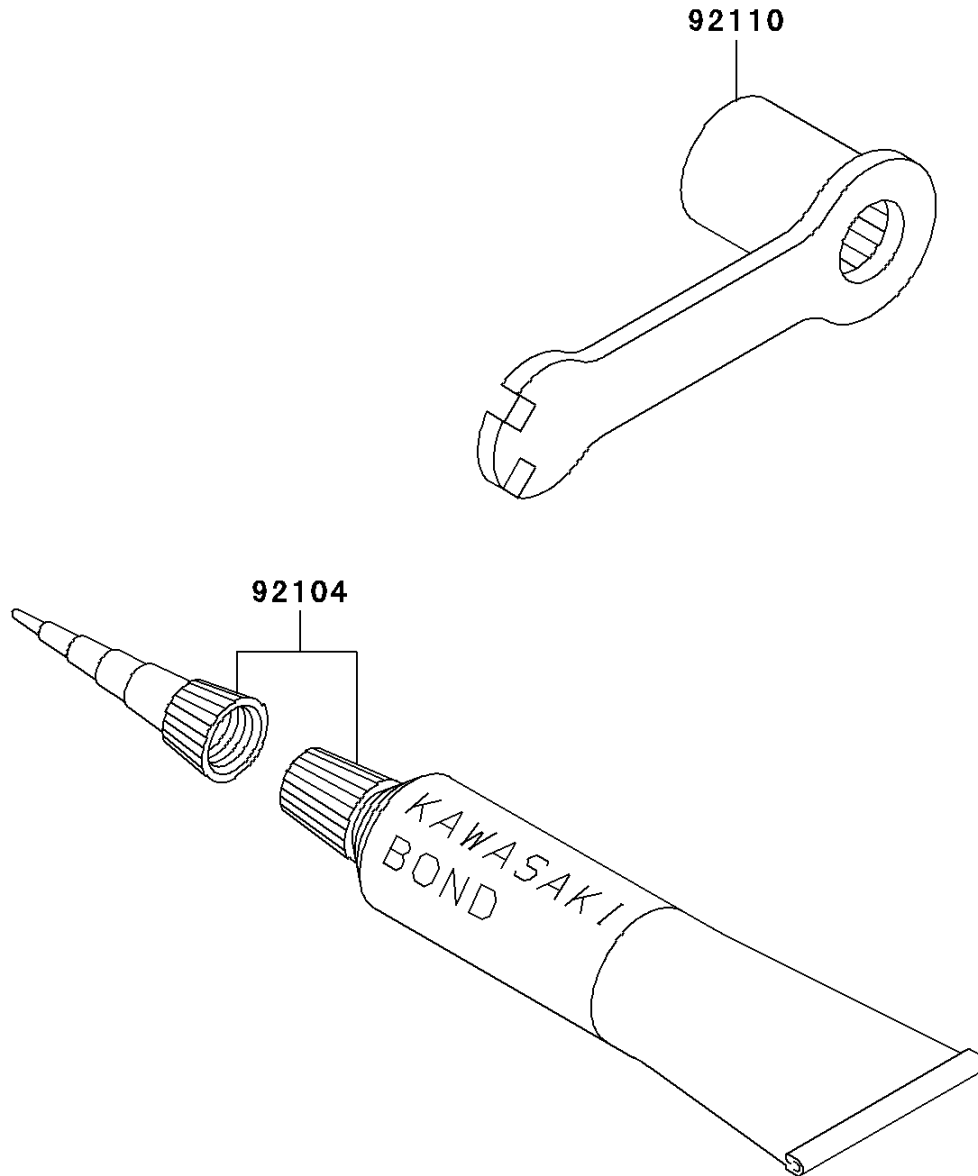

2003 KX500 PARTS DIAGRAM

Owner's Tools

F2810

2003 KX500 PARTS LIST

Owner's Tools

ITEM NAME	PART NUMBER	QUANTITY
GASKET-LIQUID,TUBE,100G,SILVER (Ref # 92104)	92104-002	1
TOOL-WRENCH,BOX,21MM&SPOKE (Ref # 92110)	92110-1142	1