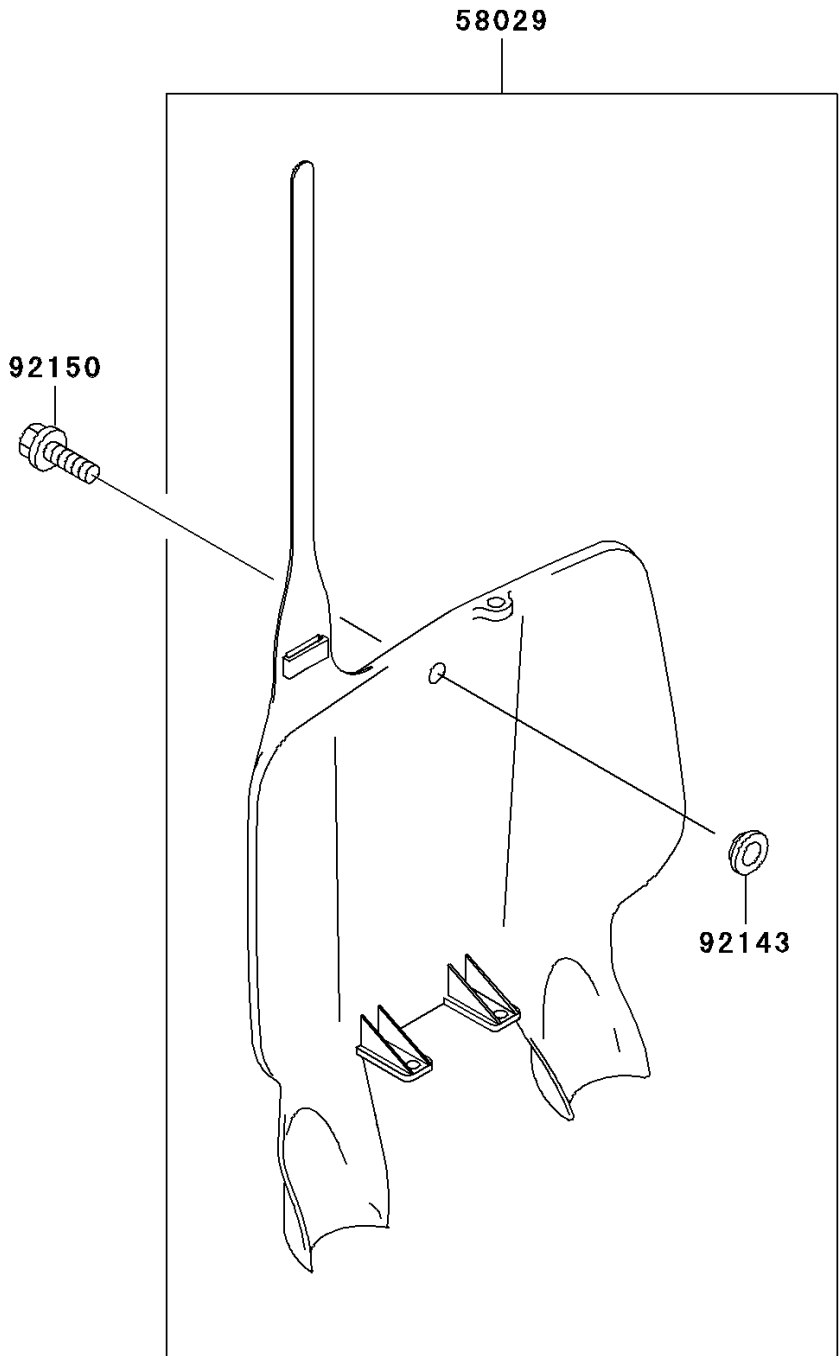

# 2004 KX500 PARTS DIAGRAM

Accessory

F2910

## 2004 KX500 PARTS LIST

### Accessory

ITEM NAME	PART NUMBER	QUANTITY
PLATE-NUMBER,S.WHITE (Ref # 58029)	58029-1078-266	1
COLLAR (Ref # 92143)	92143-1196	1
BOLT,6X14 (Ref # 92150)	92150-1340	1