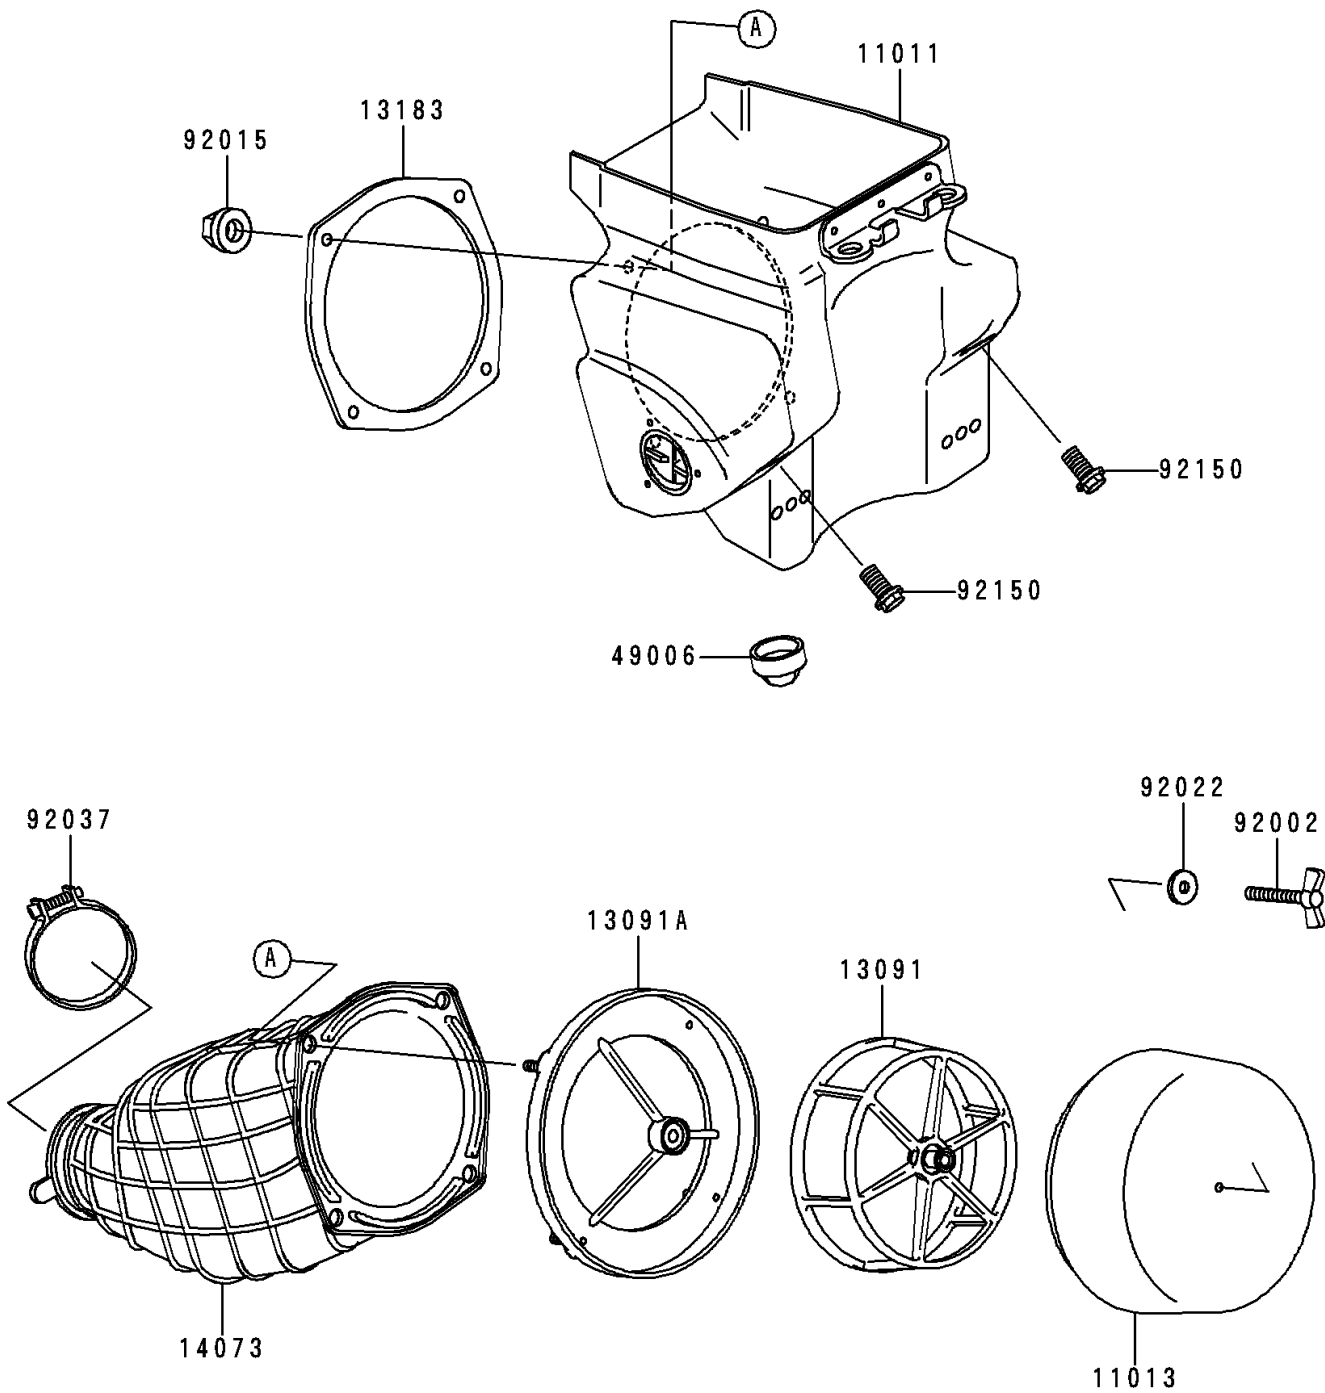

# 1992 KX500 PARTS DIAGRAM

Air Cleaner

E1130

## 1992 KX500 PARTS LIST

### Air Cleaner

ITEM NAME	PART NUMBER	QUANTITY
CASE-AIR FILTER (Ref # 11011)	11011-1304	1
ELEMENT-AIR FILTER (Ref # 11013)	11013-1198	1
HOLDER,ELEMENT (Ref # 13091)	13091-1454	1
HOLDER (Ref # 13091A)	13091-1951	1
PLATE,DUCT FITTING (Ref # 13183)	13183-1046	1
DUCT (Ref # 14073)	14073-1360	1
BOOT (Ref # 49006)	49006-1248	1
BOLT,WING (Ref # 92002)	92002-1719	1
NUT,FLANGED,5MM (Ref # 92015)	92015-1259	4
WASHER,6.5X20X1.6 (Ref # 92022)	92022-125	1
CLAMP,AIR FILTER (Ref # 92037)	92037-1409	1
BOLT,FLANGED,6X16 (Ref # 92150)	92150-1506	2