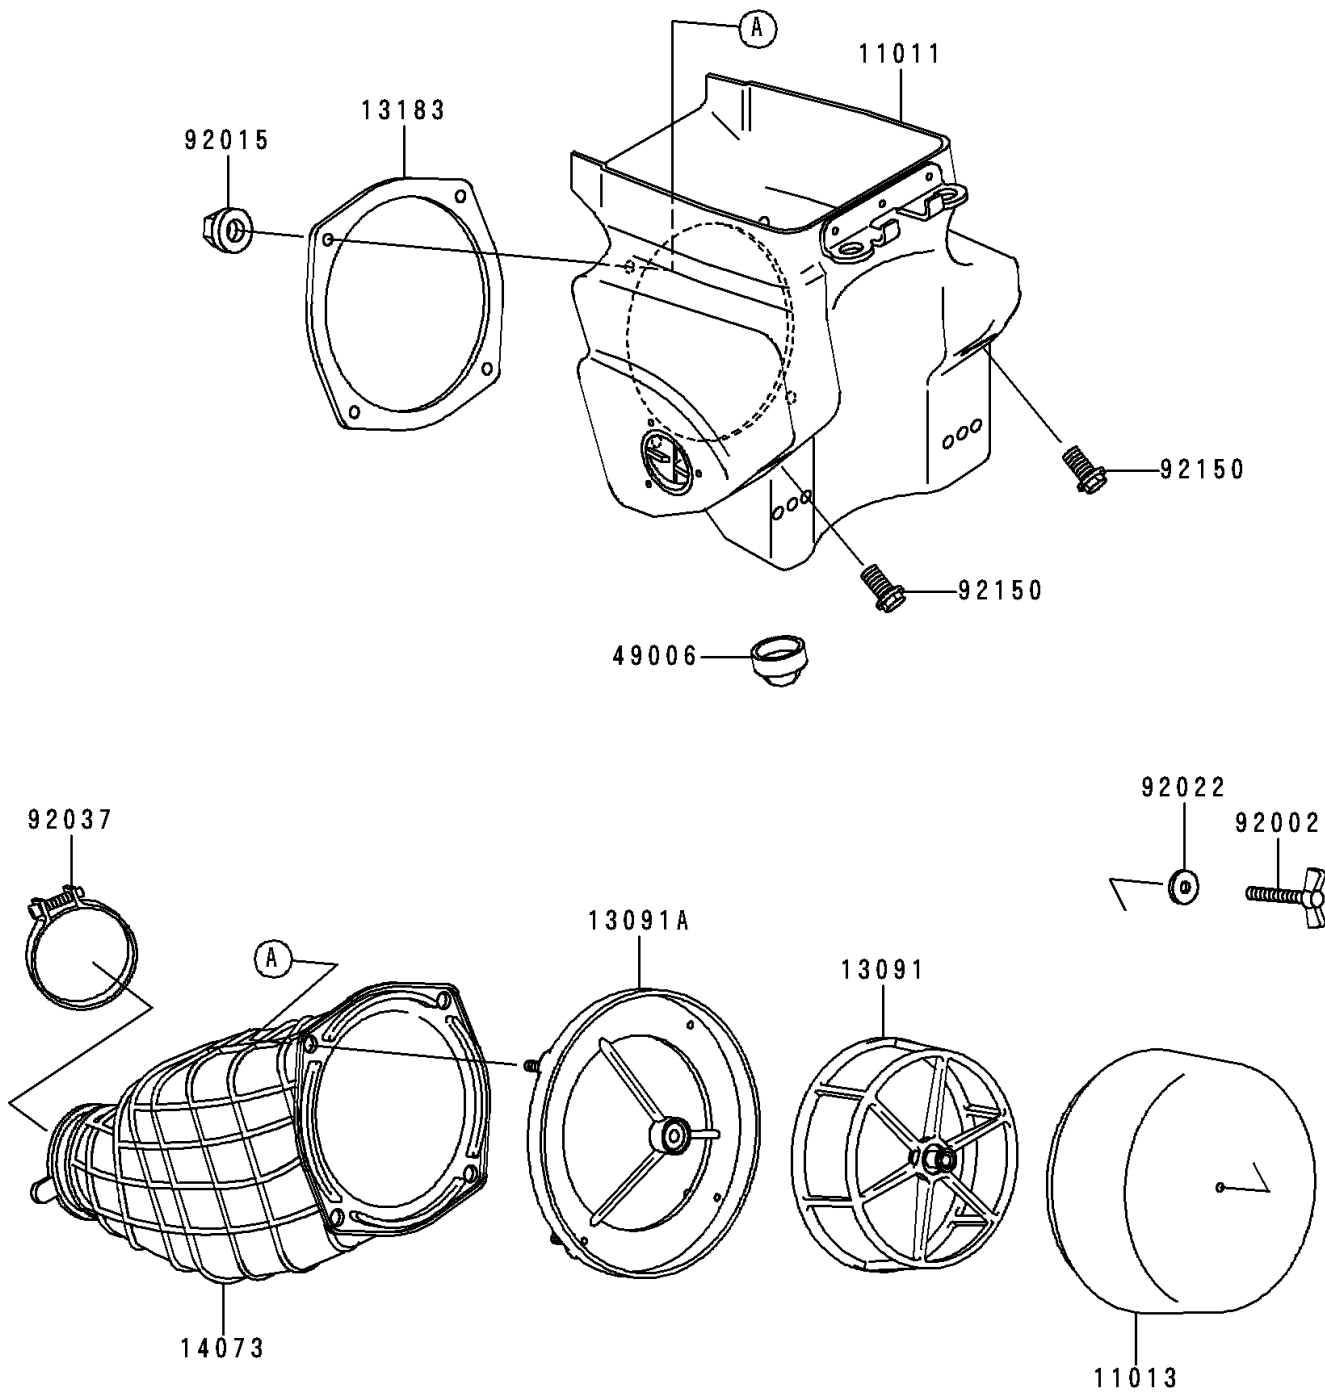

1992 KX500 PARTS DIAGRAM

Air Cleaner

E1130

1992 KX500 PARTS LIST

Air Cleaner

ITEM NAME	PART NUMBER	QUANTITY
CASE-AIR FILTER (Ref # 11011)	11011-1304	1
ELEMENT-AIR FILTER (Ref # 11013)	11013-1198	1
HOLDER,ELEMENT (Ref # 13091)	13091-1454	1
HOLDER (Ref # 13091A)	13091-1951	1
PLATE,DUCT FITTING (Ref # 13183)	13183-1046	1
DUCT (Ref # 14073)	14073-1360	1
BOOT (Ref # 49006)	49006-1248	1
BOLT,WING (Ref # 92002)	92002-1719	1
NUT,FLANGED,5MM (Ref # 92015)	92015-1259	4
WASHER,6.5X20X1.6 (Ref # 92022)	92022-125	1
CLAMP,AIR FILTER (Ref # 92037)	92037-1409	1
BOLT,FLANGED,6X16 (Ref # 92150)	92150-1506	2