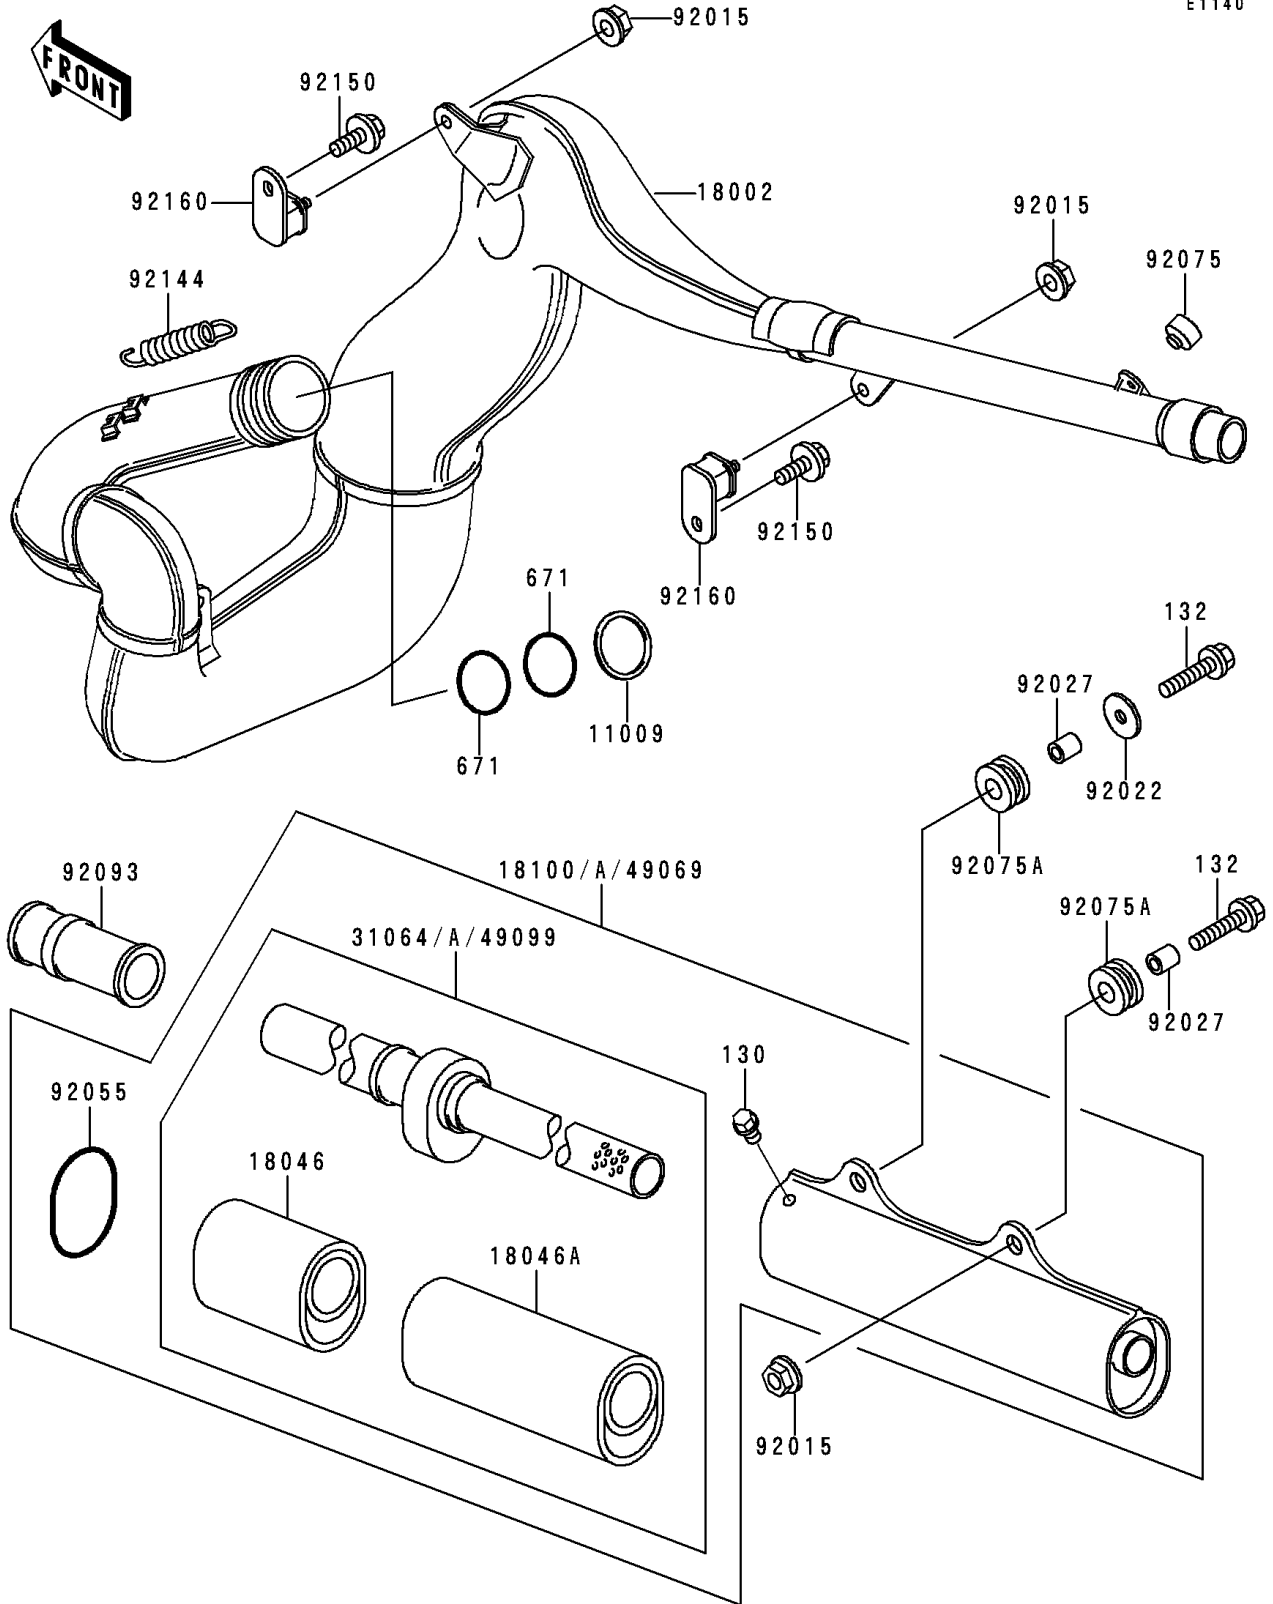

1995 KX500 PARTS DIAGRAM

Muffler(s)

E1140

1995 KX500 PARTS LIST

Muffler(s)

ITEM NAME	PART NUMBER	QUANTITY
BOLT-FLANGED (Ref # 130)	130G0508	2
BOLT-FLANGED-SMALL (Ref # 132)	132G0630	2
O RING,50MM (Ref # 671)	671E2550	2
GASKET,EXHAUST PIPE (Ref # 11009)	11009-1949	1
BODY-COMP-MUFFLER (Ref # 18002)	18002-1862	1
WOOL,L=158 (Ref # 18046)	18046-1113	1
WOOL,L=200 (Ref # 18046A)	18046-1114	1
NUT,FLANGED,6MM (Ref # 92015)	92015-1078	5
WASHER,6.5X22X1.6 (Ref # 92022)	92022-237	1
COLLAR,6.8X10X11.5 (Ref # 92027)	92027-1210	2
RING-O,BAFFLE PIPE (Ref # 92055)	92055-1445	1
DAMPER (Ref # 92075)	92075-1598	2
DAMPER,MUFFLER FITTING (Ref # 92075A)	92075-1857	2
SEAL (Ref # 92093)	92093-1279	1
SPRING (Ref # 92144)	92144-1035	3
BOLT,6X12 (Ref # 92150)	92150-1435	3
DAMPER,MUFFLER,FR (Ref # 92160)	92160-1176	3
BODY-ASSY-MUFFLER (Ref # 18100A)	18100-1064	1
PIPE-COMP,MUFFLER (Ref # 31064A)	31064-1170	1
MUFFLER-ASSY (Ref # 49069)	49069-1120	1
BAFFLE-PIPE MUFFLER (Ref # 49099)	49099-1285	1