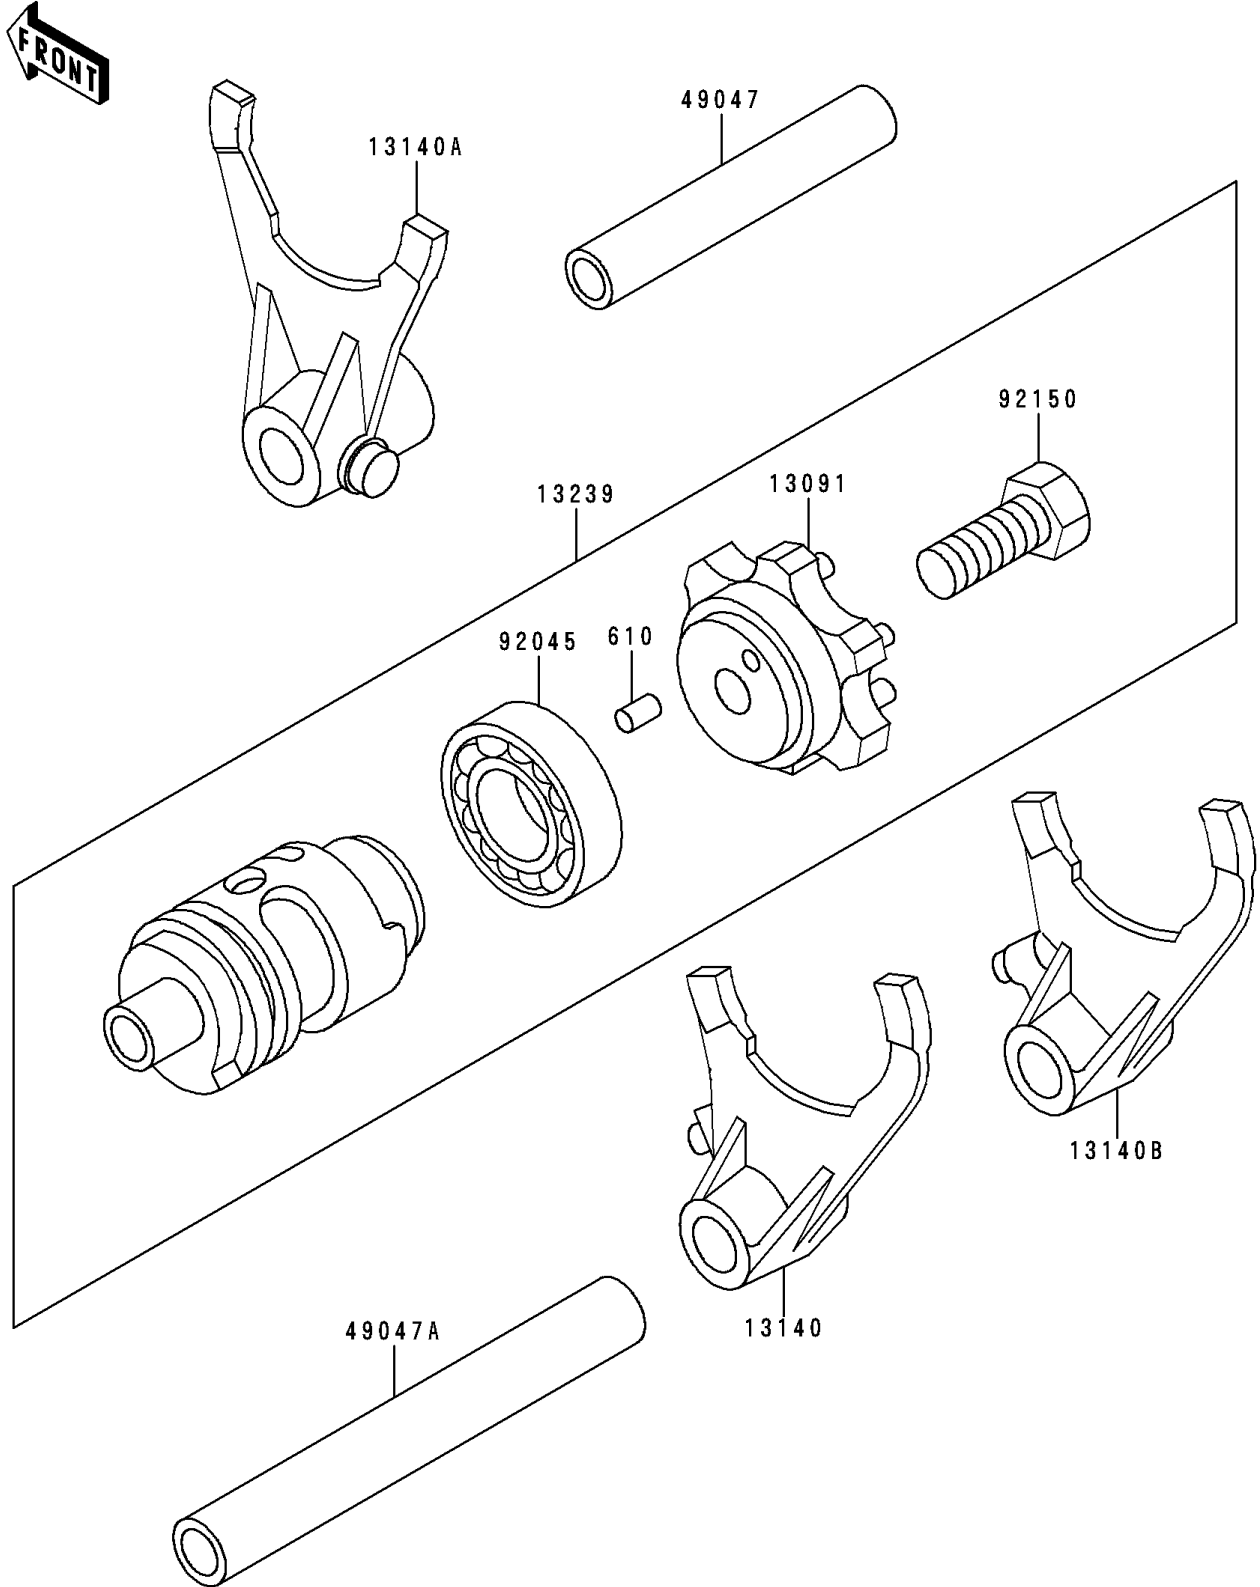

# 1992 KX500 PARTS DIAGRAM

Gear Change Drum/Shift Fork(s)

E 1362

## 1992 KX500 PARTS LIST

### Gear Change Drum/Shift Fork(s)

ITEM NAME	PART NUMBER	QUANTITY
ROLLER,4X8 (Ref # 610)	610A0408	1
HOLDER,CHANGE DRUM (Ref # 13091)	13091-1555	1
FORK-SHIFT,2ND&3RD (Ref # 13140)	13140-1058	1
FORK-SHIFT,4TH&TOP (Ref # 13140A)	13140-1059	1
FORK-SHIFT,LOW (Ref # 13140B)	13140-1142	1
DRUM-ASSY-CHANGE (Ref # 13239)	13239-1143	1
ROD-SHIFT,5.9X10X64.5 (Ref # 49047)	49047-1063	1
ROD-SHIFT,5.9X10X81 (Ref # 49047A)	49047-1064	1
BEARING-BALL,#6905 (Ref # 92045)	92045-036	1
BOLT,8X18 (Ref # 92150)	92150-1490	1