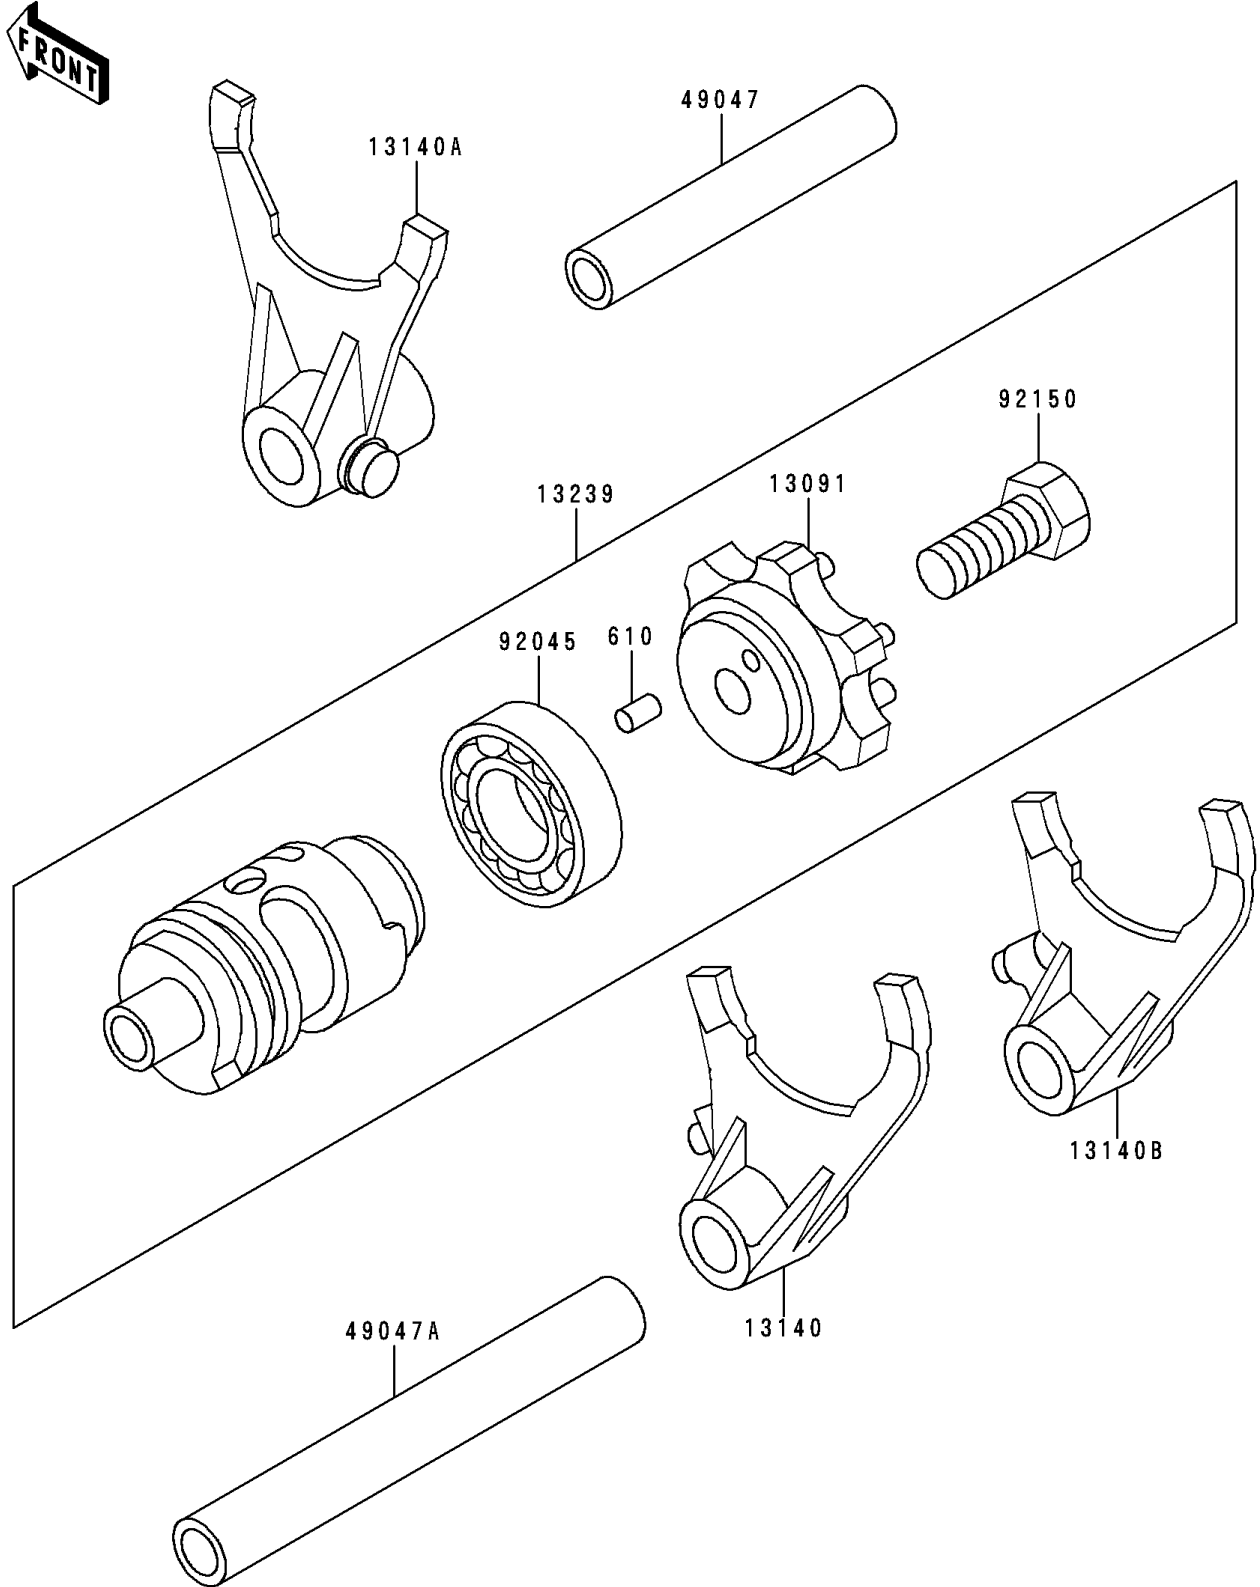

1993 KX500 PARTS DIAGRAM

Gear Change Drum/Shift Fork(s)

E 1362

1993 KX500 PARTS LIST

Gear Change Drum/Shift Fork(s)

ITEM NAME	PART NUMBER	QUANTITY
ROLLER,4X8 (Ref # 610)	610A0408	1
HOLDER,CHANGE DRUM (Ref # 13091)	13091-1555	1
FORK-SHIFT,2ND&3RD (Ref # 13140)	13140-1058	1
FORK-SHIFT,4TH&TOP (Ref # 13140A)	13140-1059	1
FORK-SHIFT,LOW (Ref # 13140B)	13140-1142	1
DRUM-ASSY-CHANGE (Ref # 13239)	13239-1143	1
ROD-SHIFT,5.9X10X64.5 (Ref # 49047)	49047-1063	1
ROD-SHIFT,5.9X10X81 (Ref # 49047A)	49047-1064	1
BEARING-BALL,#6905 (Ref # 92045)	92045-036	1
BOLT,8X18 (Ref # 92150)	92150-1490	1