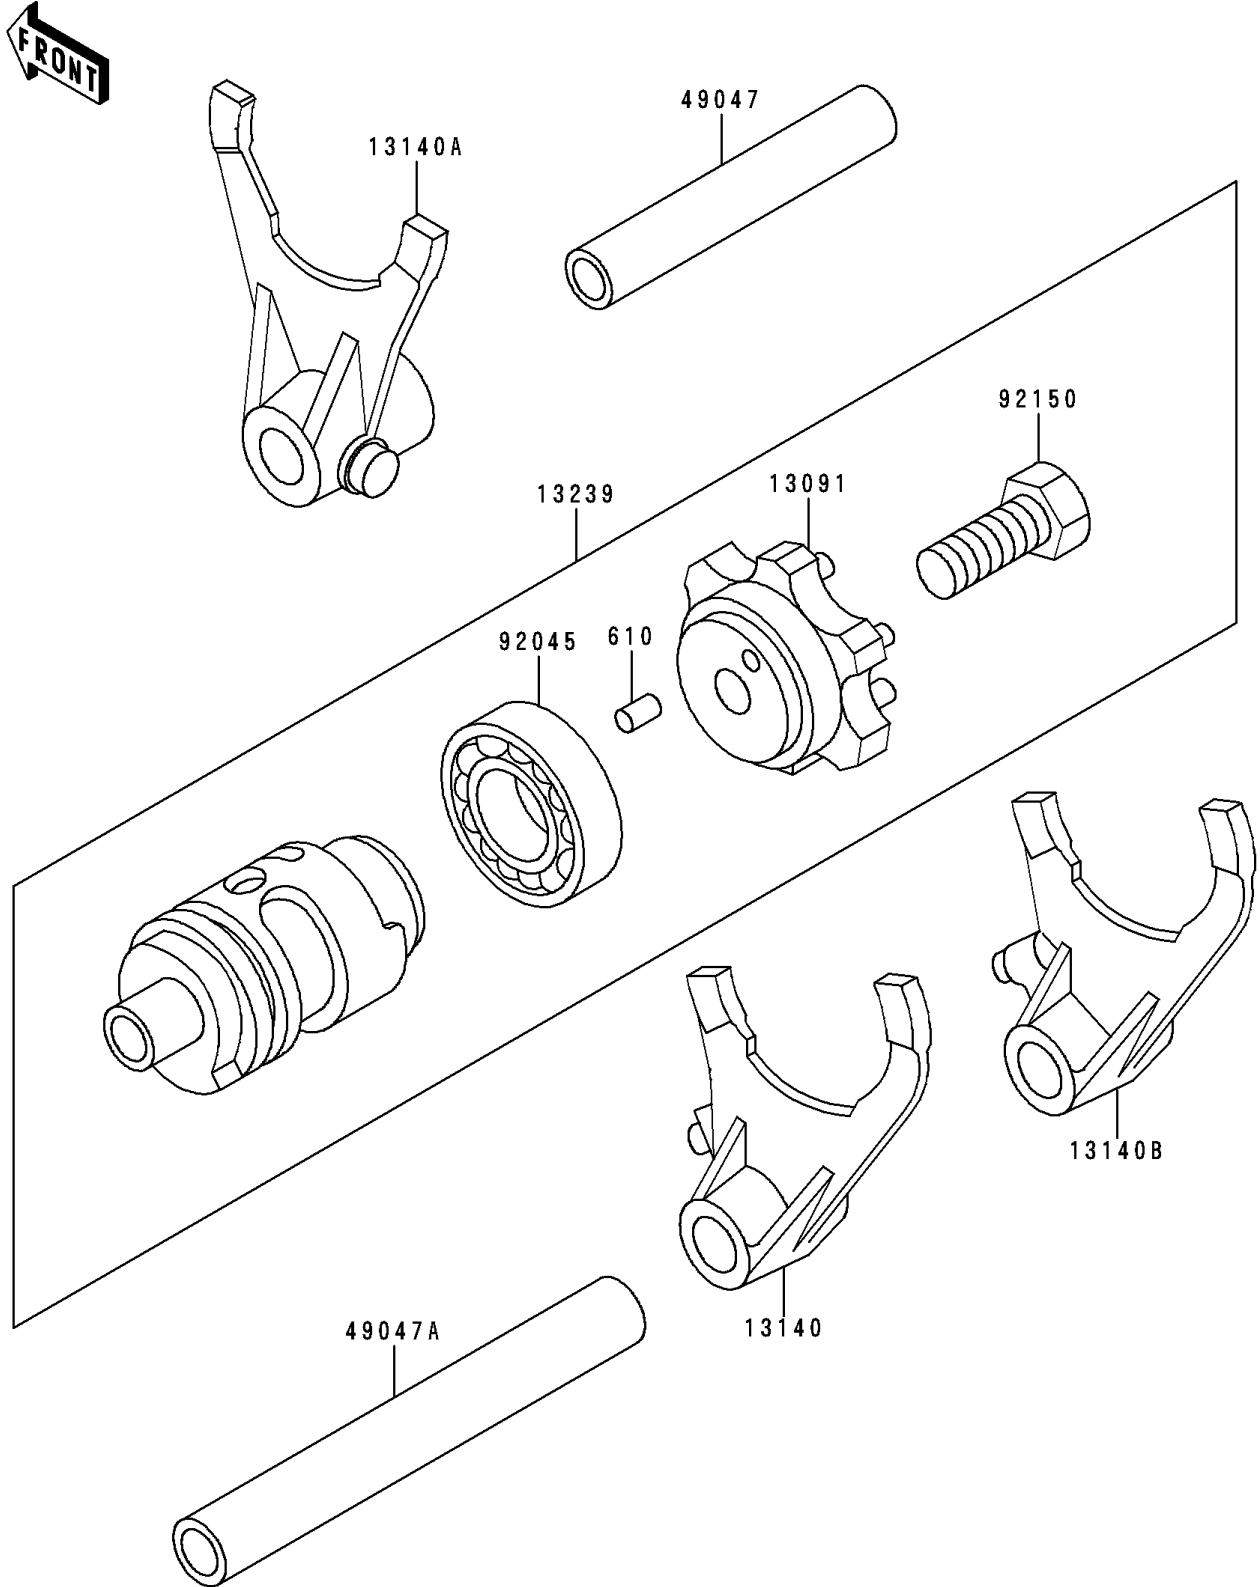

1995 KX500 PARTS DIAGRAM

Gear Change Drum/Shift Fork(s)

E 1362

1995 KX500 PARTS LIST

Gear Change Drum/Shift Fork(s)

ITEM NAME	PART NUMBER	QUANTITY
ROLLER,4X8 (Ref # 610)	610A0408	1
HOLDER,CHANGE DRUM (Ref # 13091)	13091-1555	1
FORK-SHIFT,2ND&3RD (Ref # 13140)	13140-1058	1
FORK-SHIFT,4TH&TOP (Ref # 13140A)	13140-1059	1
FORK-SHIFT,LOW (Ref # 13140B)	13140-1142	1
DRUM-ASSY-CHANGE (Ref # 13239)	13239-1143	1
ROD-SHIFT,5.9X10X64.5 (Ref # 49047)	49047-1063	1
ROD-SHIFT,5.9X10X81 (Ref # 49047A)	49047-1064	1
BEARING-BALL,#6905 (Ref # 92045)	92045-036	1
BOLT,8X18 (Ref # 92150)	92150-1490	1