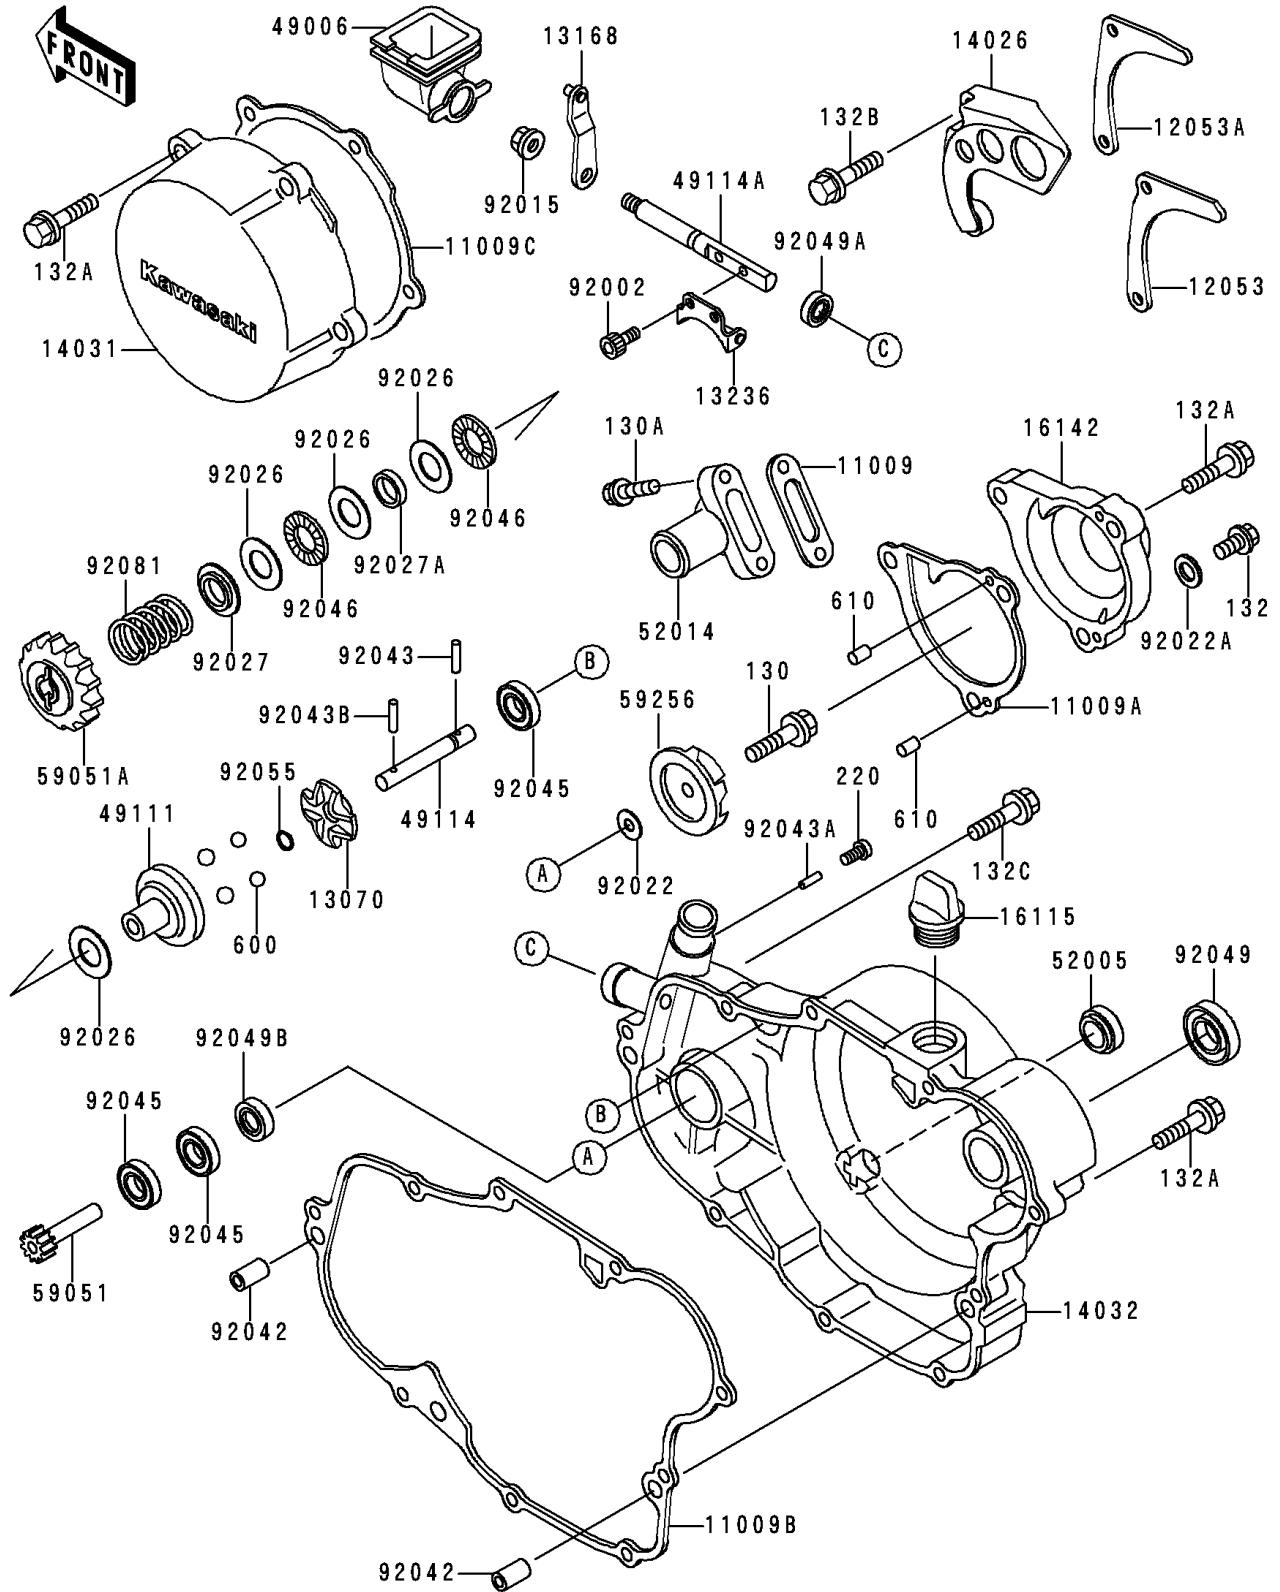

1992 KX500 PARTS DIAGRAM

Engine Cover(s)

E1431

1992 KX500 PARTS LIST

Engine Cover(s)

ITEM NAME	PART NUMBER	QUANTITY
GASKET,ELBOW (Ref # 11009)	11009-1952	1
GASKET,WATER PUMP COVER (Ref # 11009A)	11009-1962	1
GASKET,CLUTCH COVER (Ref # 11009B)	11009-1963	1
GASKET,GENERATOR COVER (Ref # 11009C)	11009-1964	1
GUIDE-CHAIN (Ref # 12053)	12053-1172	1
GUIDE-CHAIN (Ref # 12053A)	12053-1206	1
GUIDE (Ref # 13070)	13070-1122	1
LEVER,GOVERNOR (Ref # 13168)	13168-1497	1
LEVER-COMP,GOVERNOR (Ref # 13236)	13236-1250	1
COVER-CHAIN (Ref # 14026)	14026-1174	1
COVER-GENERATOR (Ref # 14031)	14031-1220	1
COVER-CLUTCH (Ref # 14032)	14032-1245	1
CAP-OIL FILLER (Ref # 16115)	16115-018	1
COVER-PUMP (Ref # 16142)	16142-1086	1
BOOT (Ref # 49006)	49006-1179	1
HOLDER-GOVERNOR WEIGHT (Ref # 49111)	49111-1052	1
SHAFT-GOVERNOR (Ref # 49114)	49114-1058	1
SHAFT-GOVERNOR (Ref # 49114A)	49114-1065	1
GAUGE,OIL LEVEL (Ref # 52005)	52005-1055	1
ELBOW (Ref # 52014)	52014-1067	1
GEAR-SPUR,WATER PUMP,11T (Ref # 59051)	59051-1129	1
GEAR-SPUR,GOVERNOR (Ref # 59051A)	59051-1213	1
IMPELLER (Ref # 59256)	59256-1065	1
BOLT,SOCKET,4X8 (Ref # 92002)	92002-1403	2
NUT,FLANGED,6MM (Ref # 92015)	92015-1193	1
WASHER,5.2X13X1 (Ref # 92022)	92022-1380	1
WASHER,6.2X11X1 (Ref # 92022A)	92022-304	1
SPACER,15X28X1 (Ref # 92026)	92026-1238	4
COLLAR (Ref # 92027)	92027-1838	1