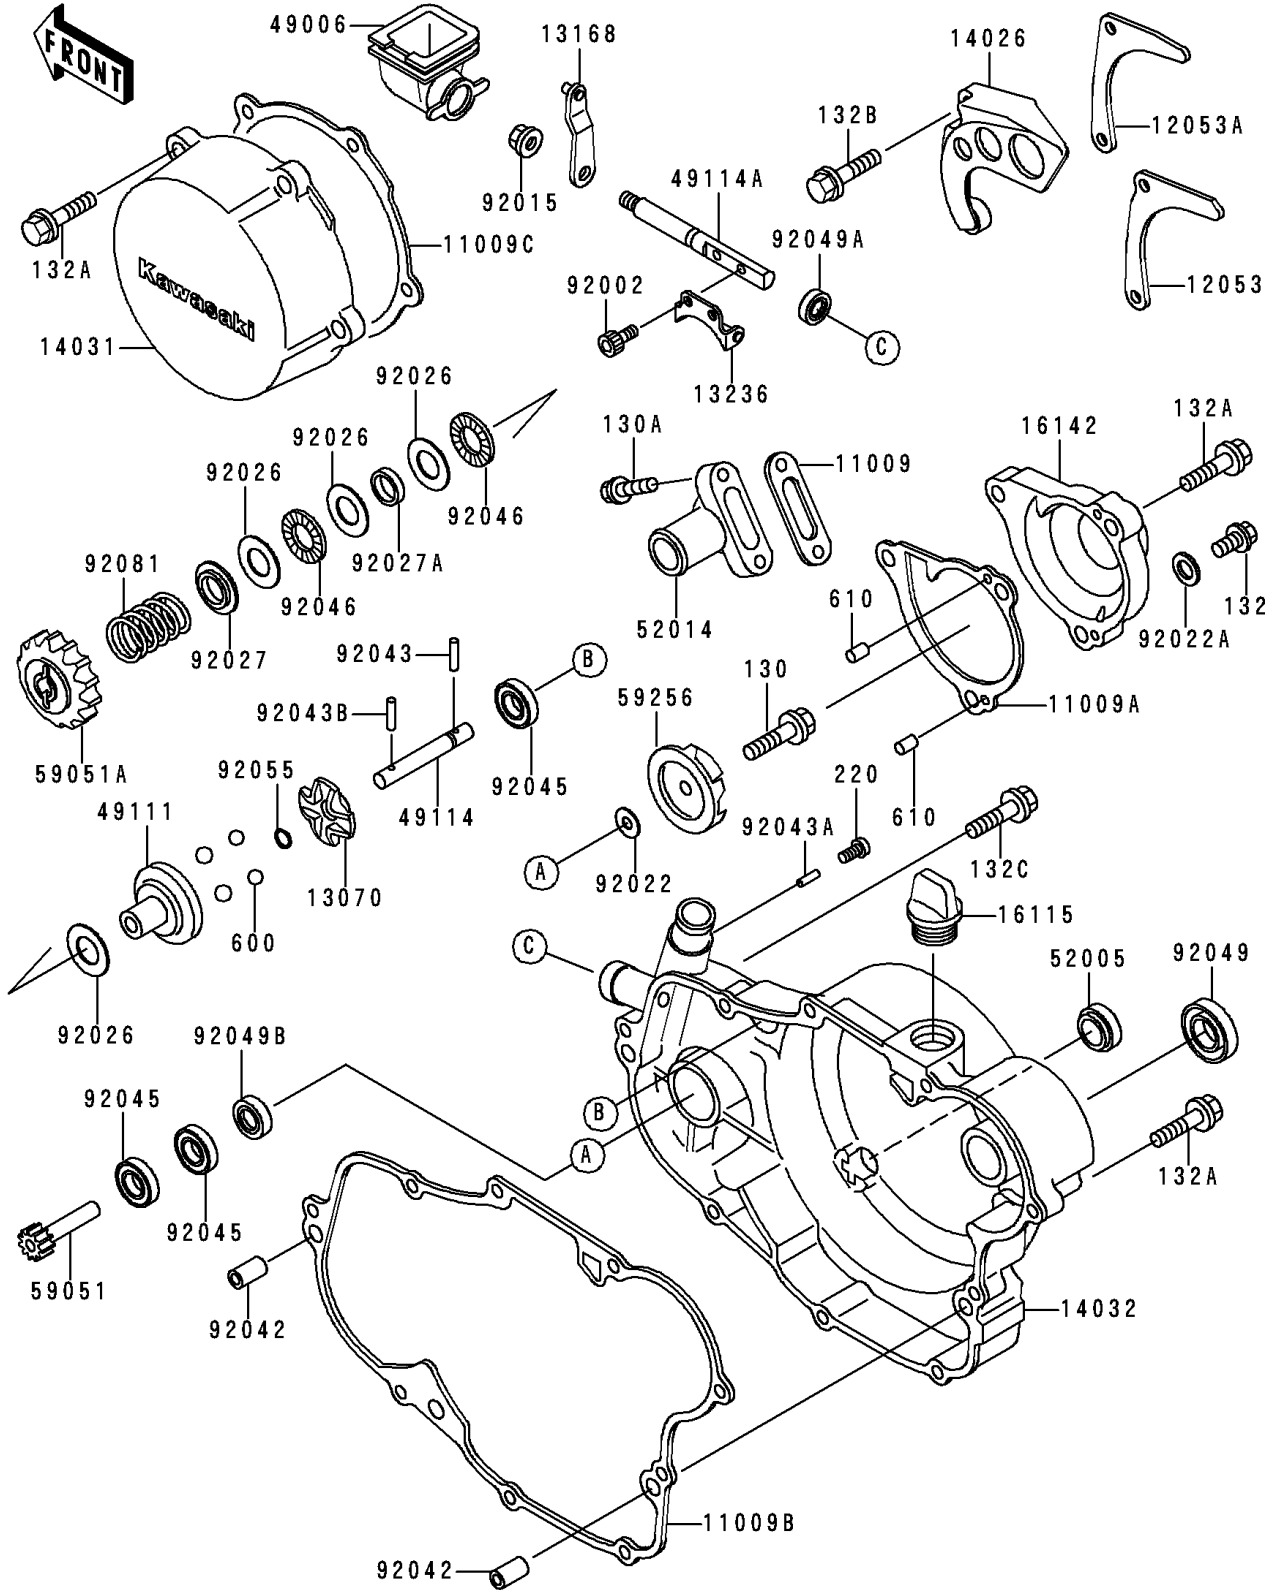

1992 KX500 PARTS DIAGRAM

Engine Cover(s)

E1431

1992 KX500 PARTS LIST

Engine Cover(s)

ITEM NAME	PART NUMBER	QUANTITY
GASKET,ELBOW (Ref # 11009)	11009-1952	1
GASKET,WATER PUMP COVER (Ref # 11009A)	11009-1962	1
GASKET,CLUTCH COVER (Ref # 11009B)	11009-1963	1
GASKET,GENERATOR COVER (Ref # 11009C)	11009-1964	1
GUIDE-CHAIN (Ref # 12053)	12053-1172	1
GUIDE-CHAIN (Ref # 12053A)	12053-1206	1
GUIDE (Ref # 13070)	13070-1122	1
LEVER,GOVERNOR (Ref # 13168)	13168-1497	1
LEVER-COMP,GOVERNOR (Ref # 13236)	13236-1250	1
COVER-CHAIN (Ref # 14026)	14026-1174	1
COVER-GENERATOR (Ref # 14031)	14031-1220	1
COVER-CLUTCH (Ref # 14032)	14032-1245	1
CAP-OIL FILLER (Ref # 16115)	16115-018	1
COVER-PUMP (Ref # 16142)	16142-1086	1
BOOT (Ref # 49006)	49006-1179	1
HOLDER-GOVERNOR WEIGHT (Ref # 49111)	49111-1052	1
SHAFT-GOVERNOR (Ref # 49114)	49114-1058	1
SHAFT-GOVERNOR (Ref # 49114A)	49114-1065	1
GAUGE,OIL LEVEL (Ref # 52005)	52005-1055	1
ELBOW (Ref # 52014)	52014-1067	1
GEAR-SPUR,WATER PUMP,11T (Ref # 59051)	59051-1129	1
GEAR-SPUR,GOVERNOR (Ref # 59051A)	59051-1213	1
IMPELLER (Ref # 59256)	59256-1065	1
BOLT,SOCKET,4X8 (Ref # 92002)	92002-1403	2
NUT,FLANGED,6MM (Ref # 92015)	92015-1193	1
WASHER,5.2X13X1 (Ref # 92022)	92022-1380	1
WASHER,6.2X11X1 (Ref # 92022A)	92022-304	1
SPACER,15X28X1 (Ref # 92026)	92026-1238	4
COLLAR (Ref # 92027)	92027-1838	1