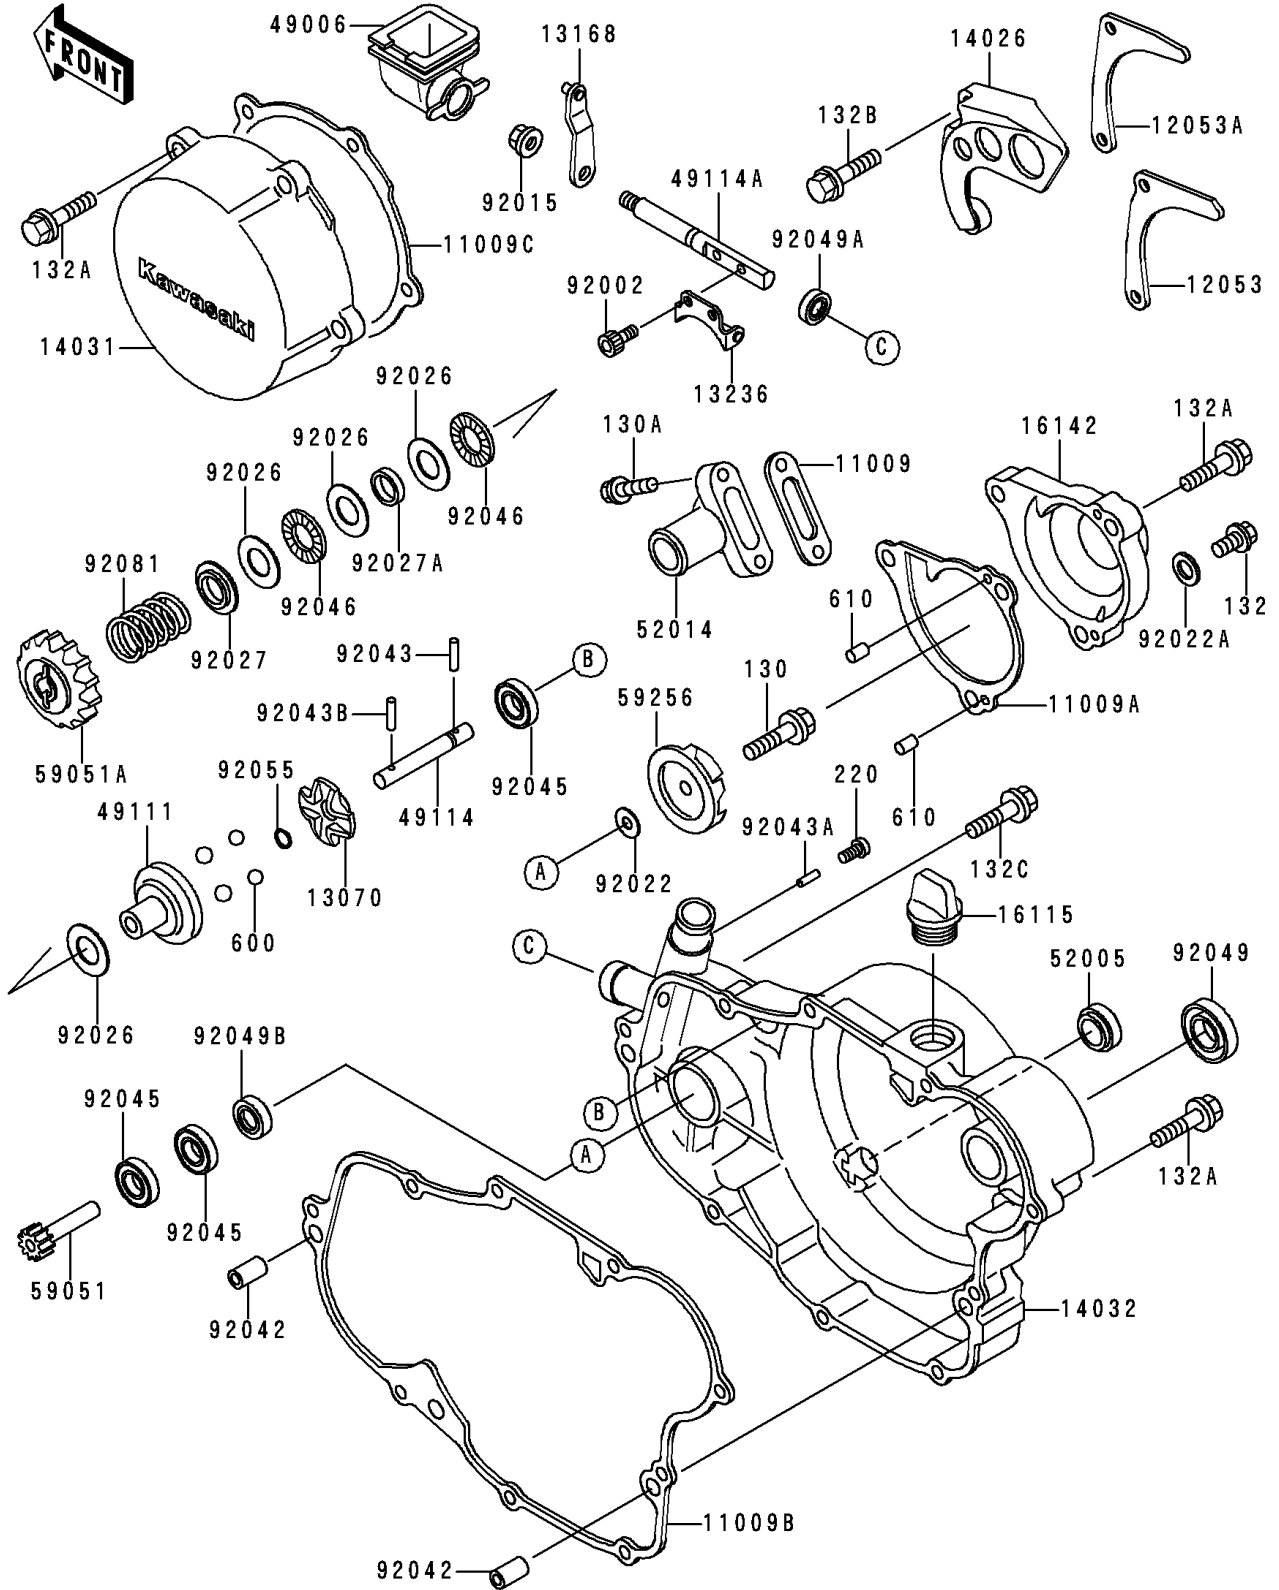

# 1993 KX500 PARTS DIAGRAM

## Engine Cover(s)

E1431

# 1993 KX500 PARTS LIST

Engine Cover(s)

ITEM NAME	PART NUMBER	QUANTITY
-----------	-------------	----------