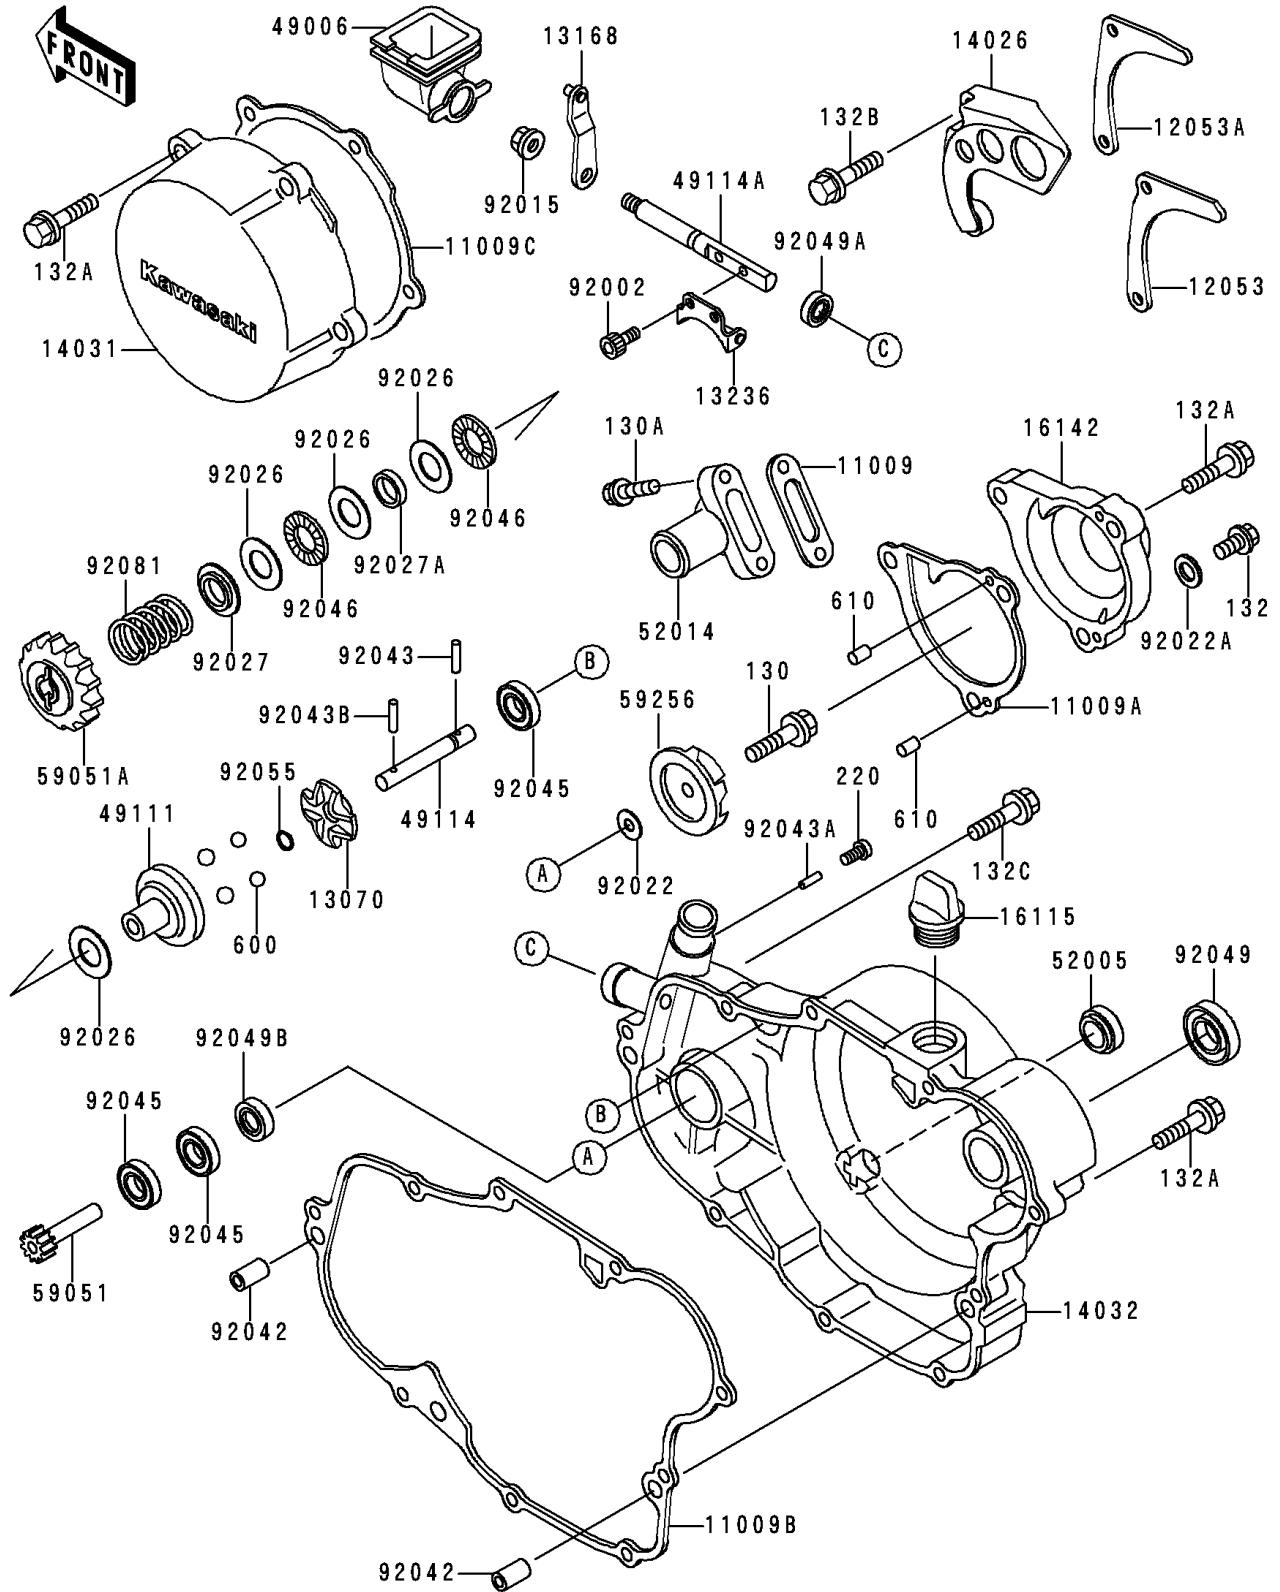

1995 KX500 PARTS DIAGRAM

Engine Cover(s)

E1431

1995 KX500 PARTS LIST

Engine Cover(s)

ITEM NAME	PART NUMBER	QUANTITY
GASKET,ELBOW (Ref # 11009)	11009-1952	1
GASKET,WATER PUMP COVER (Ref # 11009A)	11009-1962	1
GASKET,CLUTCH COVER (Ref # 11009B)	11009-1963	1
GASKET,GENERATOR COVER (Ref # 11009C)	11009-1964	1
GUIDE-CHAIN (Ref # 12053)	12053-1172	1
GUIDE-CHAIN (Ref # 12053A)	12053-1206	1
GUIDE (Ref # 13070)	13070-1122	1
LEVER,GOVERNOR (Ref # 13168)	13168-1497	1
LEVER-COMP,GOVERNOR (Ref # 13236)	13236-1250	1
COVER-CHAIN (Ref # 14026)	14026-1174	1
COVER-GENERATOR (Ref # 14031)	14031-1220	1
COVER-CLUTCH (Ref # 14032)	14032-1245	1
CAP-OIL FILLER (Ref # 16115)	16115-018	1
COVER-PUMP (Ref # 16142)	16142-1086	1
BOOT (Ref # 49006)	49006-1179	1
HOLDER-GOVERNOR WEIGHT (Ref # 49111)	49111-1052	1
SHAFT-GOVERNOR (Ref # 49114)	49114-1058	1
SHAFT-GOVERNOR (Ref # 49114A)	49114-1065	1
GAUGE,OIL LEVEL (Ref # 52005)	52005-1055	1
ELBOW (Ref # 52014)	52014-1067	1
GEAR-SPUR,WATER PUMP,11T (Ref # 59051)	59051-1129	1
GEAR-SPUR,GOVERNOR (Ref # 59051A)	59051-1213	1
IMPELLER (Ref # 59256)	59256-1065	1
BOLT,SOCKET,4X8 (Ref # 92002)	92002-1403	2
NUT,FLANGED,6MM (Ref # 92015)	92015-1193	1
WASHER,5.2X13X1 (Ref # 92022)	92022-1380	1
WASHER,6.2X11X1 (Ref # 92022A)	92022-304	1
SPACER,15X28X1 (Ref # 92026)	92026-1238	4
COLLAR (Ref # 92027)	92027-1838	1