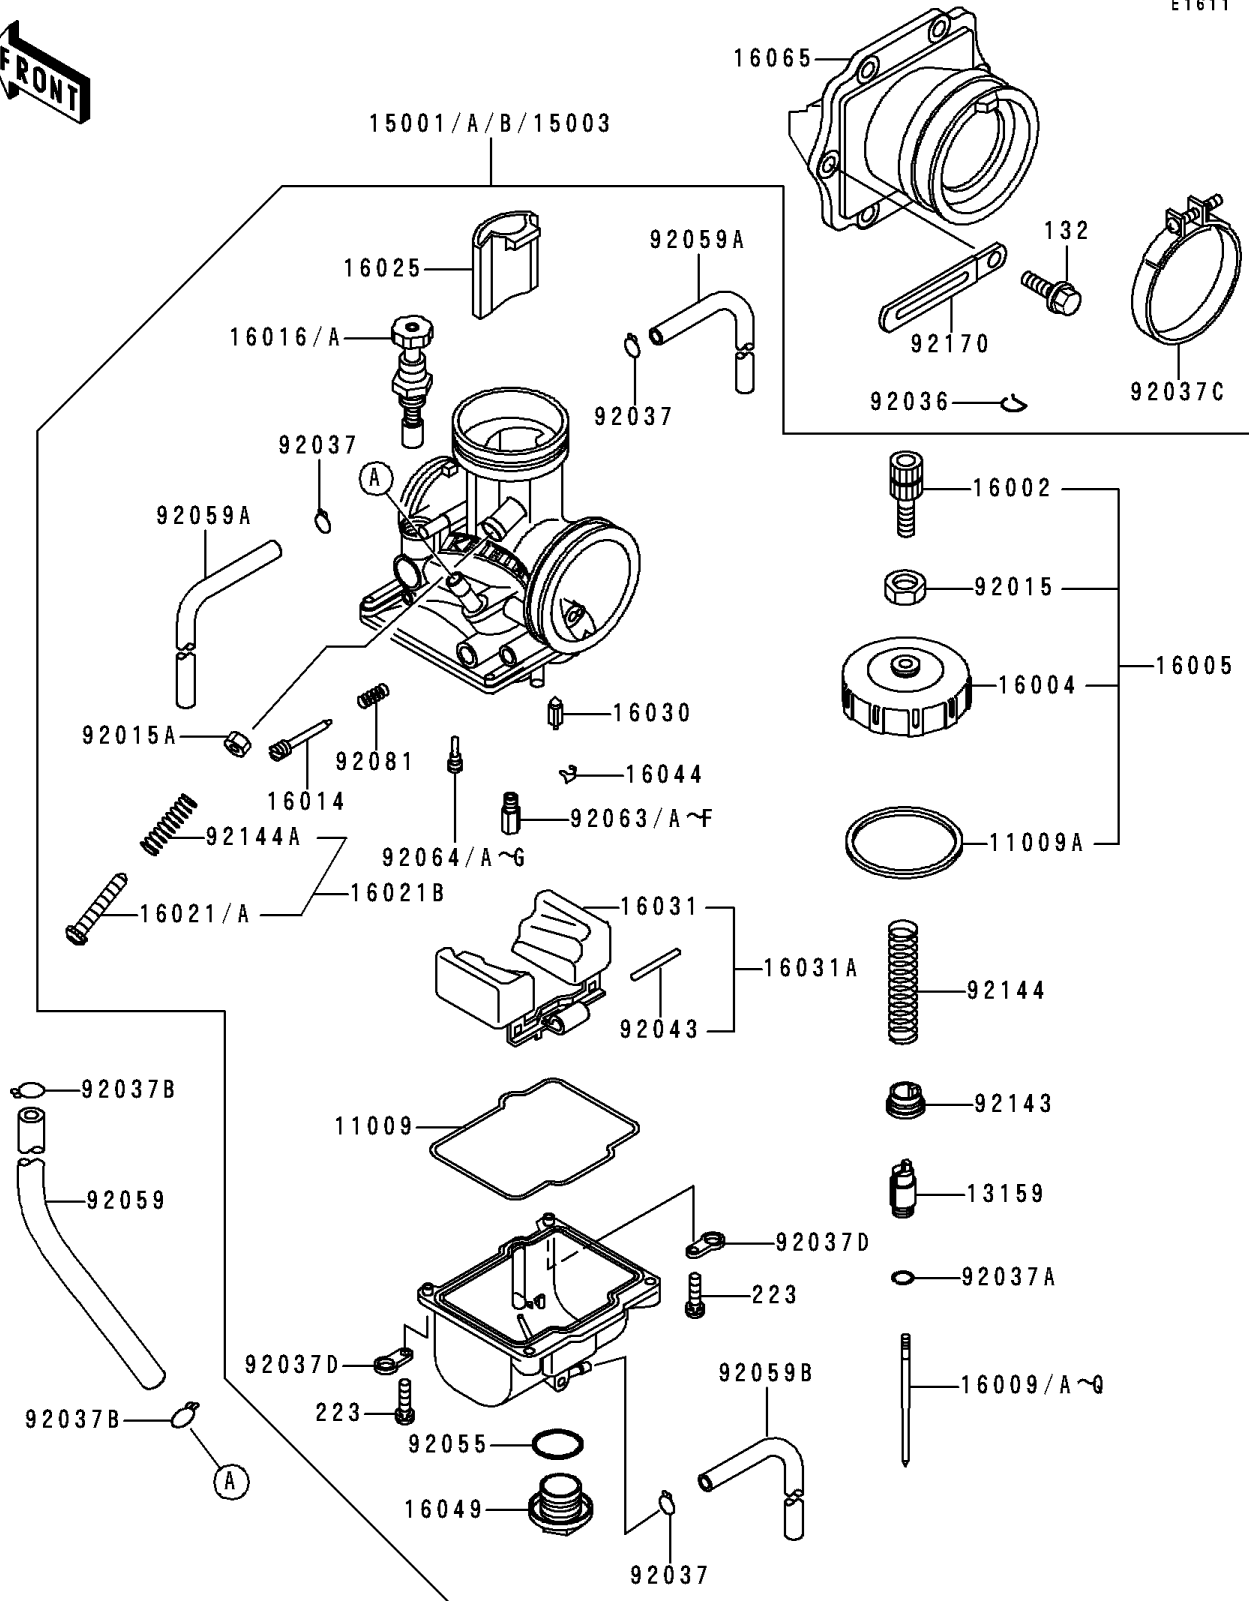

1994 KX500 PARTS DIAGRAM

Carburetor

E1611