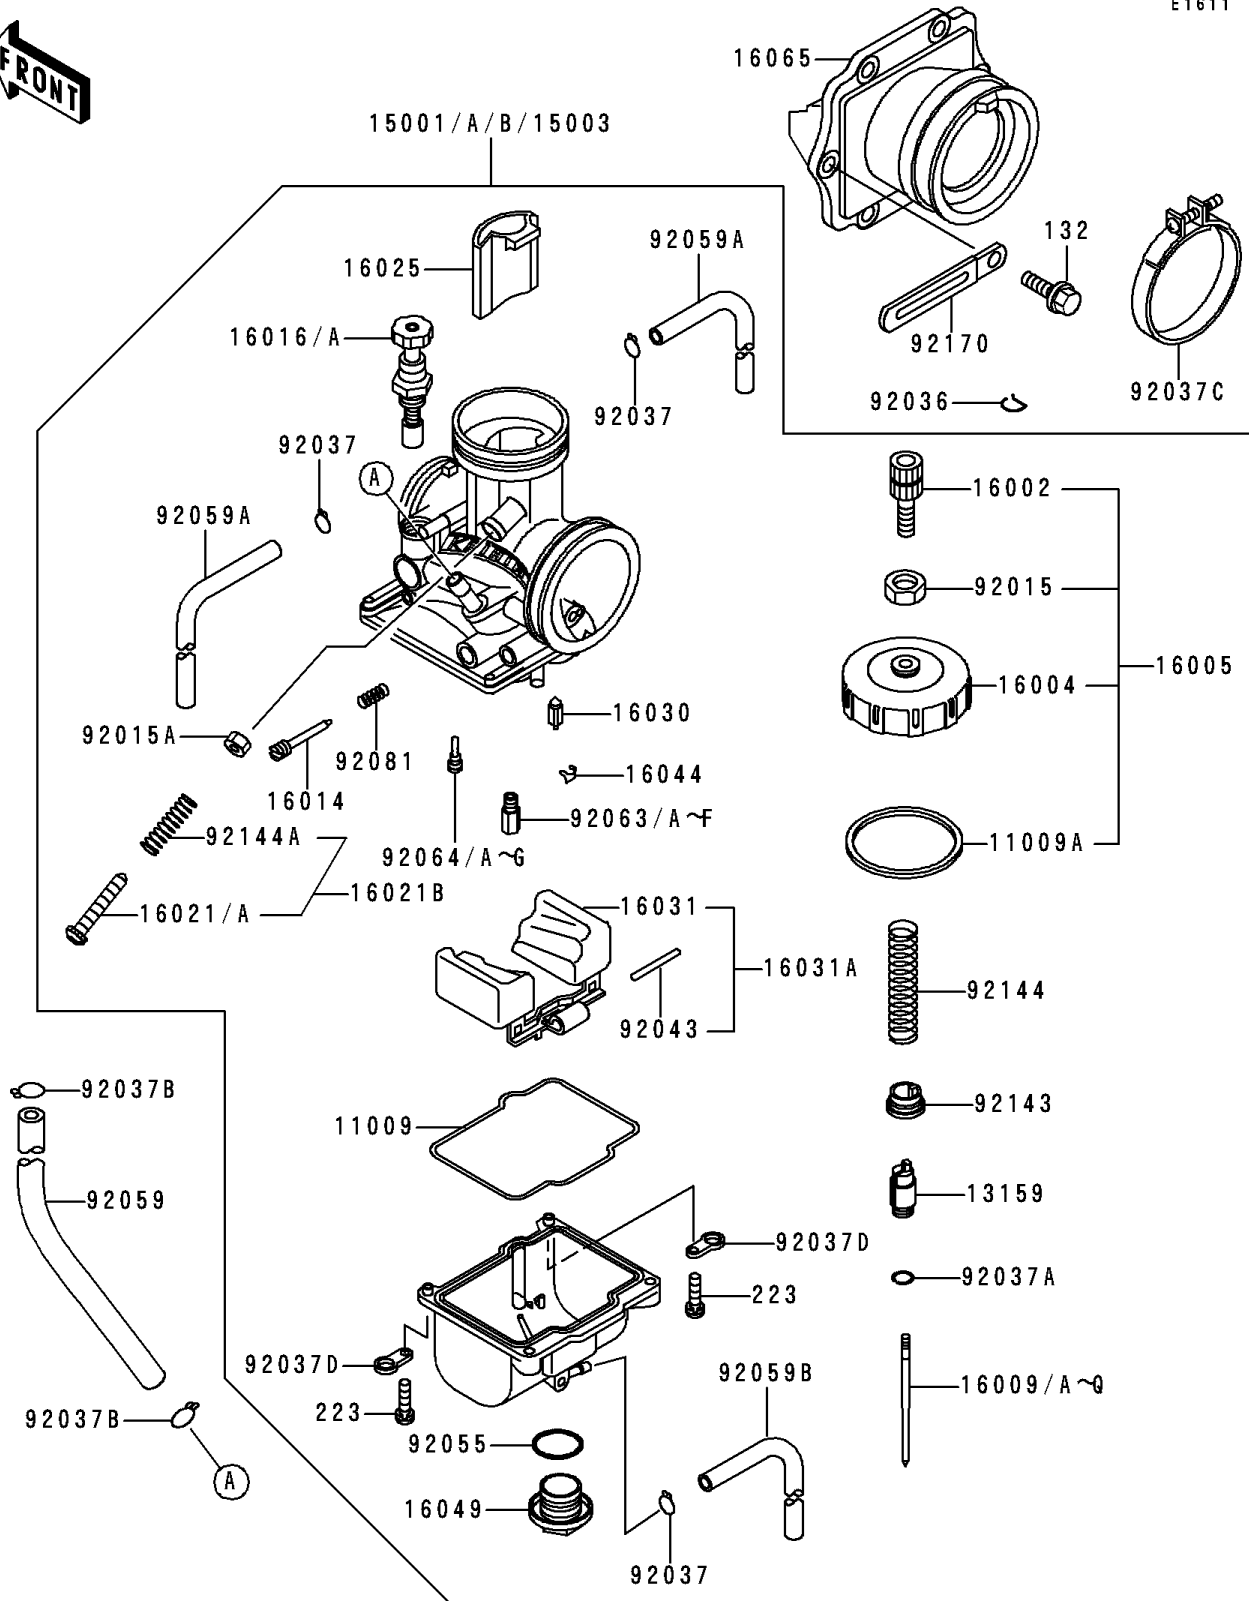

1995 KX500 PARTS DIAGRAM

Carburetor

E1611