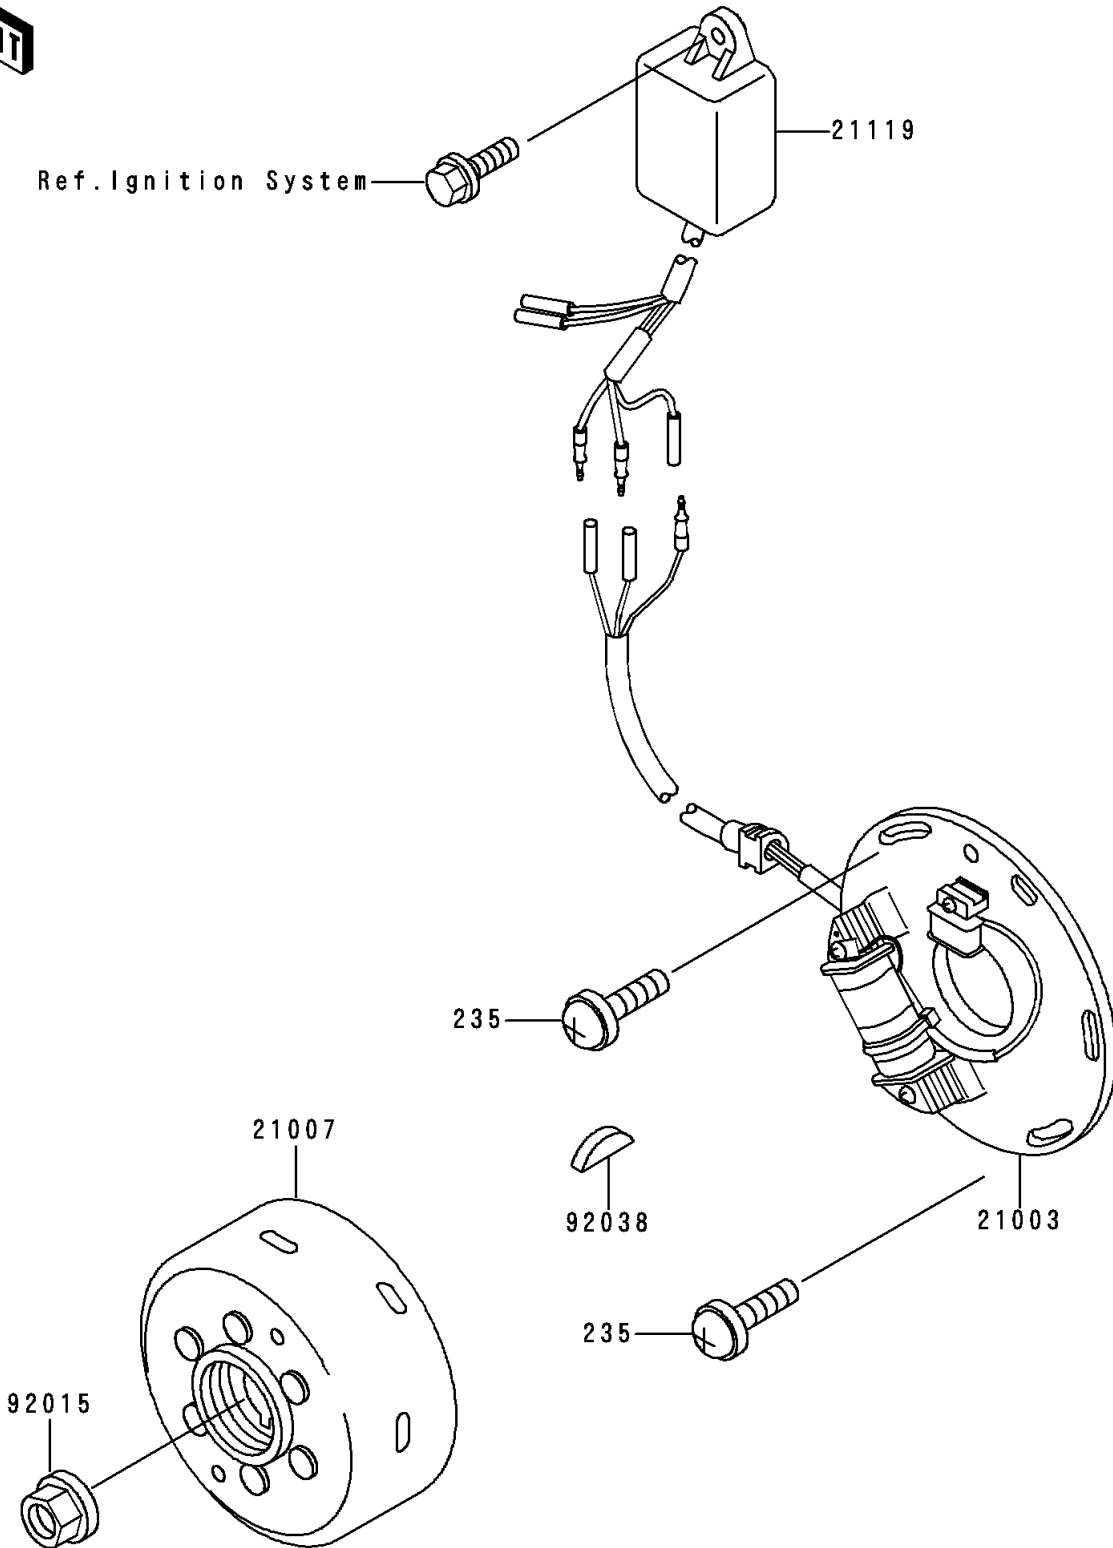

1992 KX500 PARTS DIAGRAM

Generator

E1810

1992 KX500 PARTS LIST

Generator

ITEM NAME	PART NUMBER	QUANTITY
SCREW-PAN-WP-CROS (Ref # 235)	235B0616	2
STATOR (Ref # 21003)	21003-1242	1
ROTOR,MAGNETO (Ref # 21007)	21007-1241	1
IGNITER (Ref # 21119)	21119-1267	1
NUT,FLANGED,12MM (Ref # 92015)	92015-1156	1
KEY,WOODRUFF (Ref # 92038)	92038-001	1