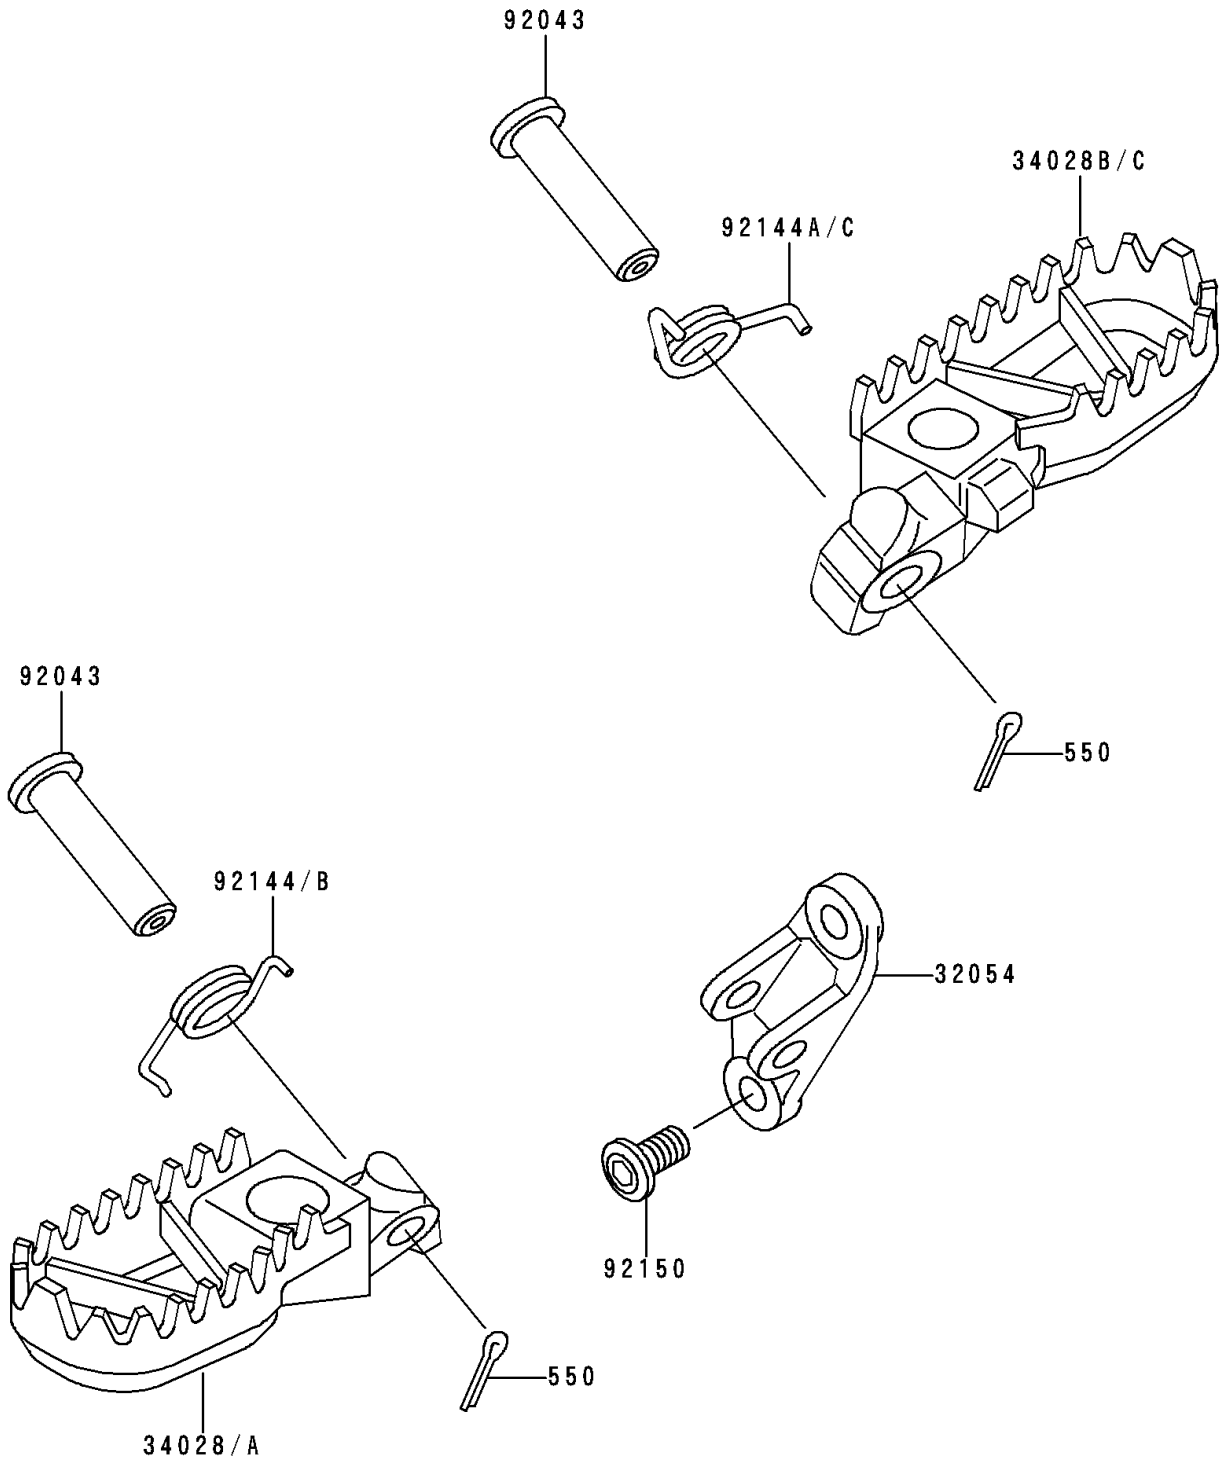

# 1995 KX500 PARTS DIAGRAM

Footrests

F2160

## 1995 KX500 PARTS LIST

### Footrests

ITEM NAME	PART NUMBER	QUANTITY
PIN-COTTER,3.0X20 (Ref # 550)	550S3020	2
BRACKET-STEP (Ref # 32054)	32054-1168	1
STEP,LH,SILVER NO.25 (Ref # 34028A)	34028-1332-CE	1
STEP,RH,SILVER NO.25 (Ref # 34028C)	34028-1365-CE	1
PIN,10X45.5 (Ref # 92043)	92043-1372	2
SPRING,STEP,LH (Ref # 92144B)	92144-1828	1
SPRING,STEP,RH (Ref # 92144C)	92144-1829	1
BOLT,SOCKET,10X20 (Ref # 92150)	92150-1255	2