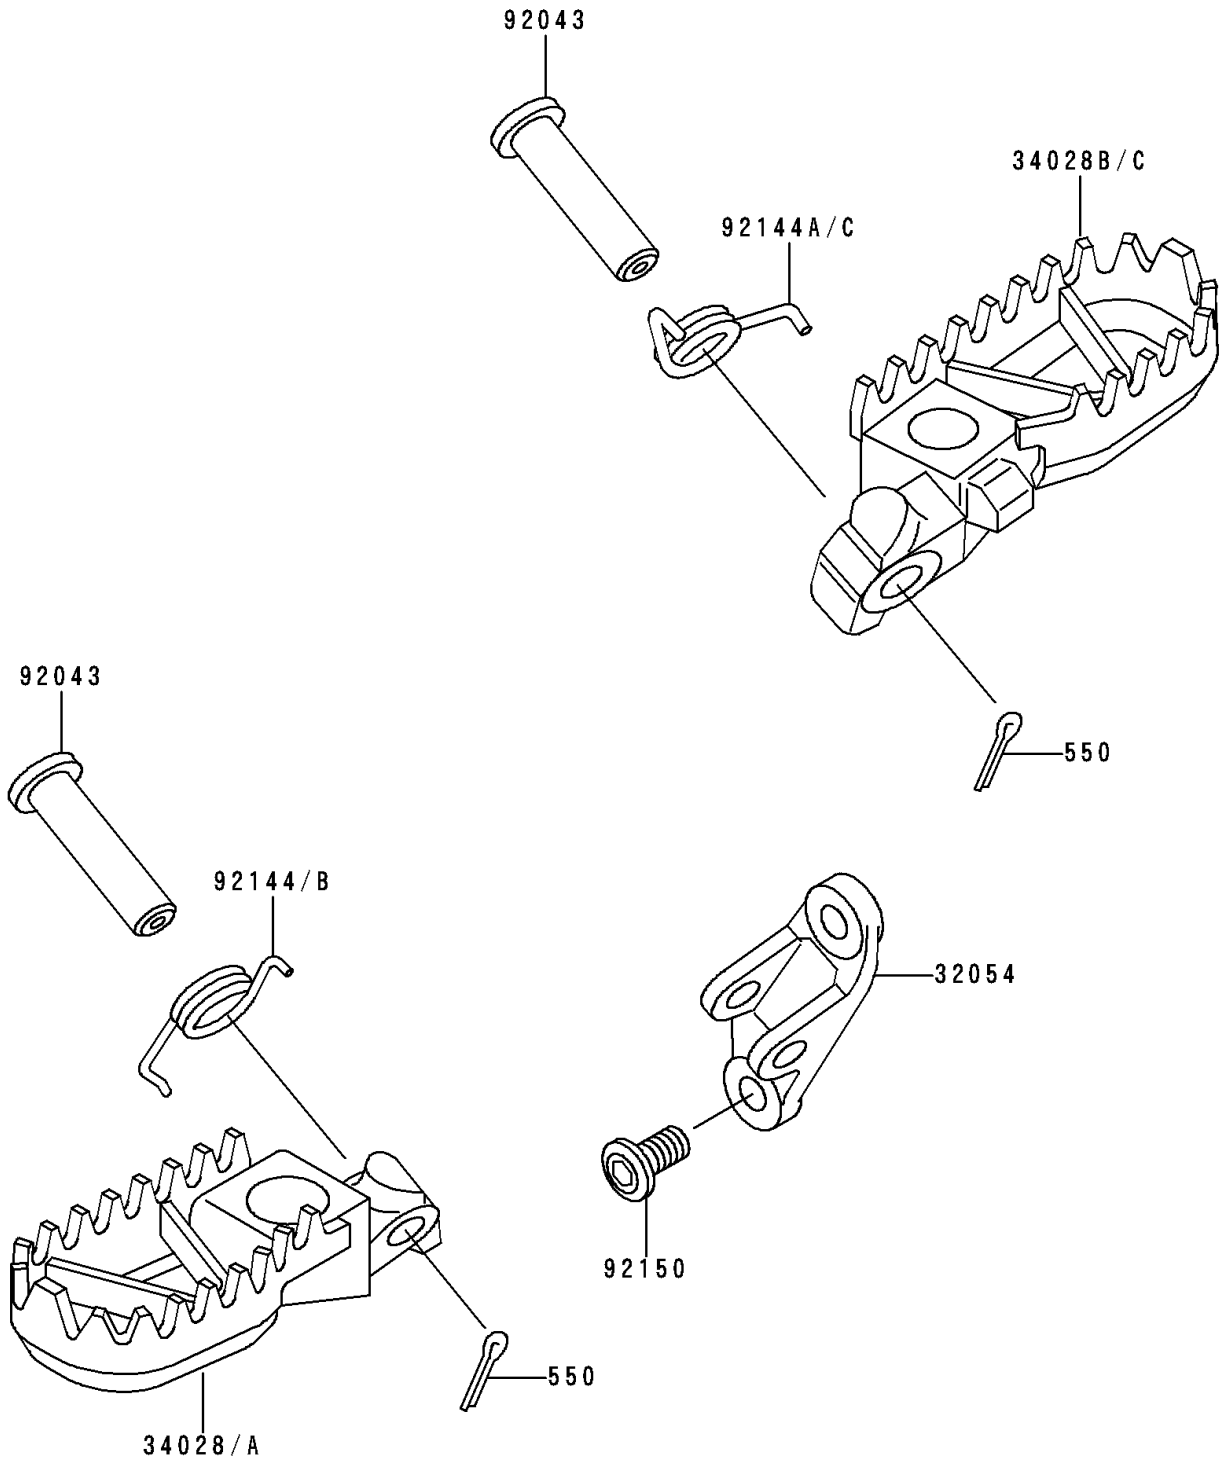

1995 KX500 PARTS DIAGRAM

Footrests

F2160

1995 KX500 PARTS LIST

Footrests

ITEM NAME	PART NUMBER	QUANTITY
PIN-COTTER,3.0X20 (Ref # 550)	550S3020	2
BRACKET-STEP (Ref # 32054)	32054-1168	1
STEP,LH,SILVER NO.25 (Ref # 34028A)	34028-1332-CE	1
STEP,RH,SILVER NO.25 (Ref # 34028C)	34028-1365-CE	1
PIN,10X45.5 (Ref # 92043)	92043-1372	2
SPRING,STEP,LH (Ref # 92144B)	92144-1828	1
SPRING,STEP,RH (Ref # 92144C)	92144-1829	1
BOLT,SOCKET,10X20 (Ref # 92150)	92150-1255	2