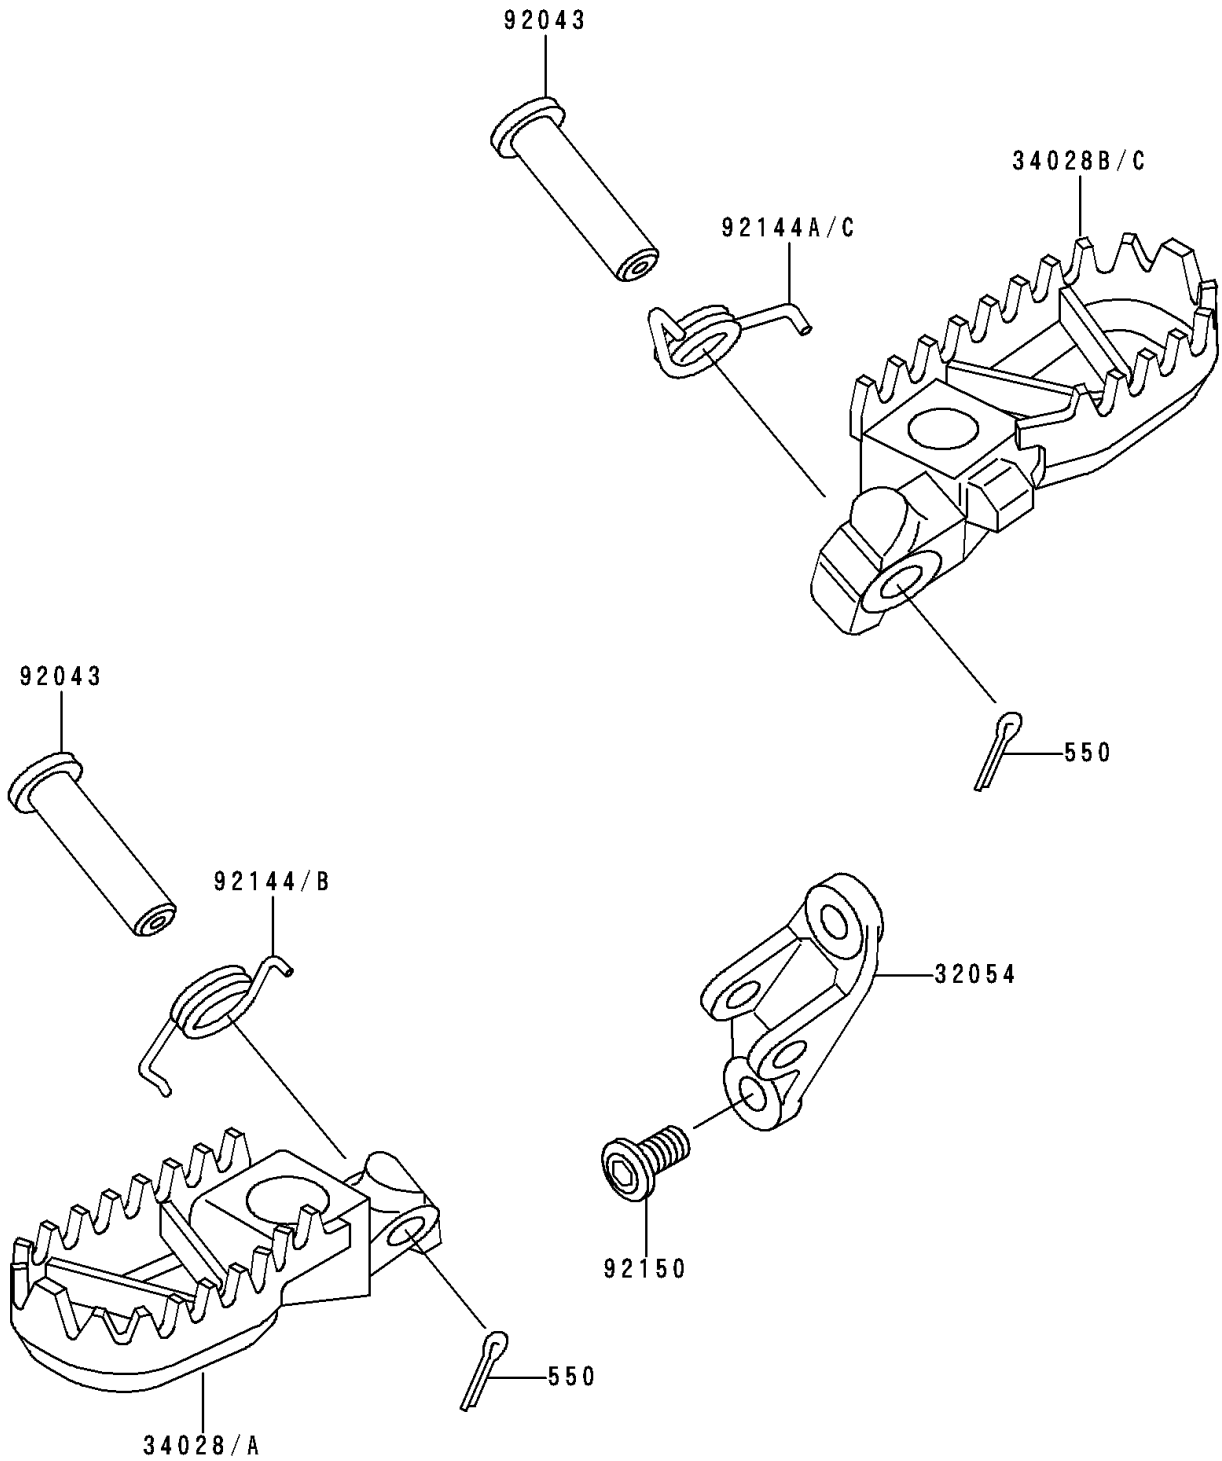

1996 KX500 PARTS DIAGRAM

Footrests

F2160

1996 KX500 PARTS LIST

Footrests

ITEM NAME	PART NUMBER	QUANTITY
PIN-COTTER,3.0X20 (Ref # 550)	550S3020	2
BRACKET-STEP (Ref # 32054)	32054-1168	1
STEP,LH,SILVER NO.25 (Ref # 34028A)	34028-1332-CE	1
STEP,RH,SILVER NO.25 (Ref # 34028C)	34028-1365-CE	1
PIN,10X45.5 (Ref # 92043)	92043-1372	2
SPRING,STEP,LH (Ref # 92144B)	92144-1828	1
SPRING,STEP,RH (Ref # 92144C)	92144-1829	1
BOLT,SOCKET,10X20 (Ref # 92150)	92150-1255	2