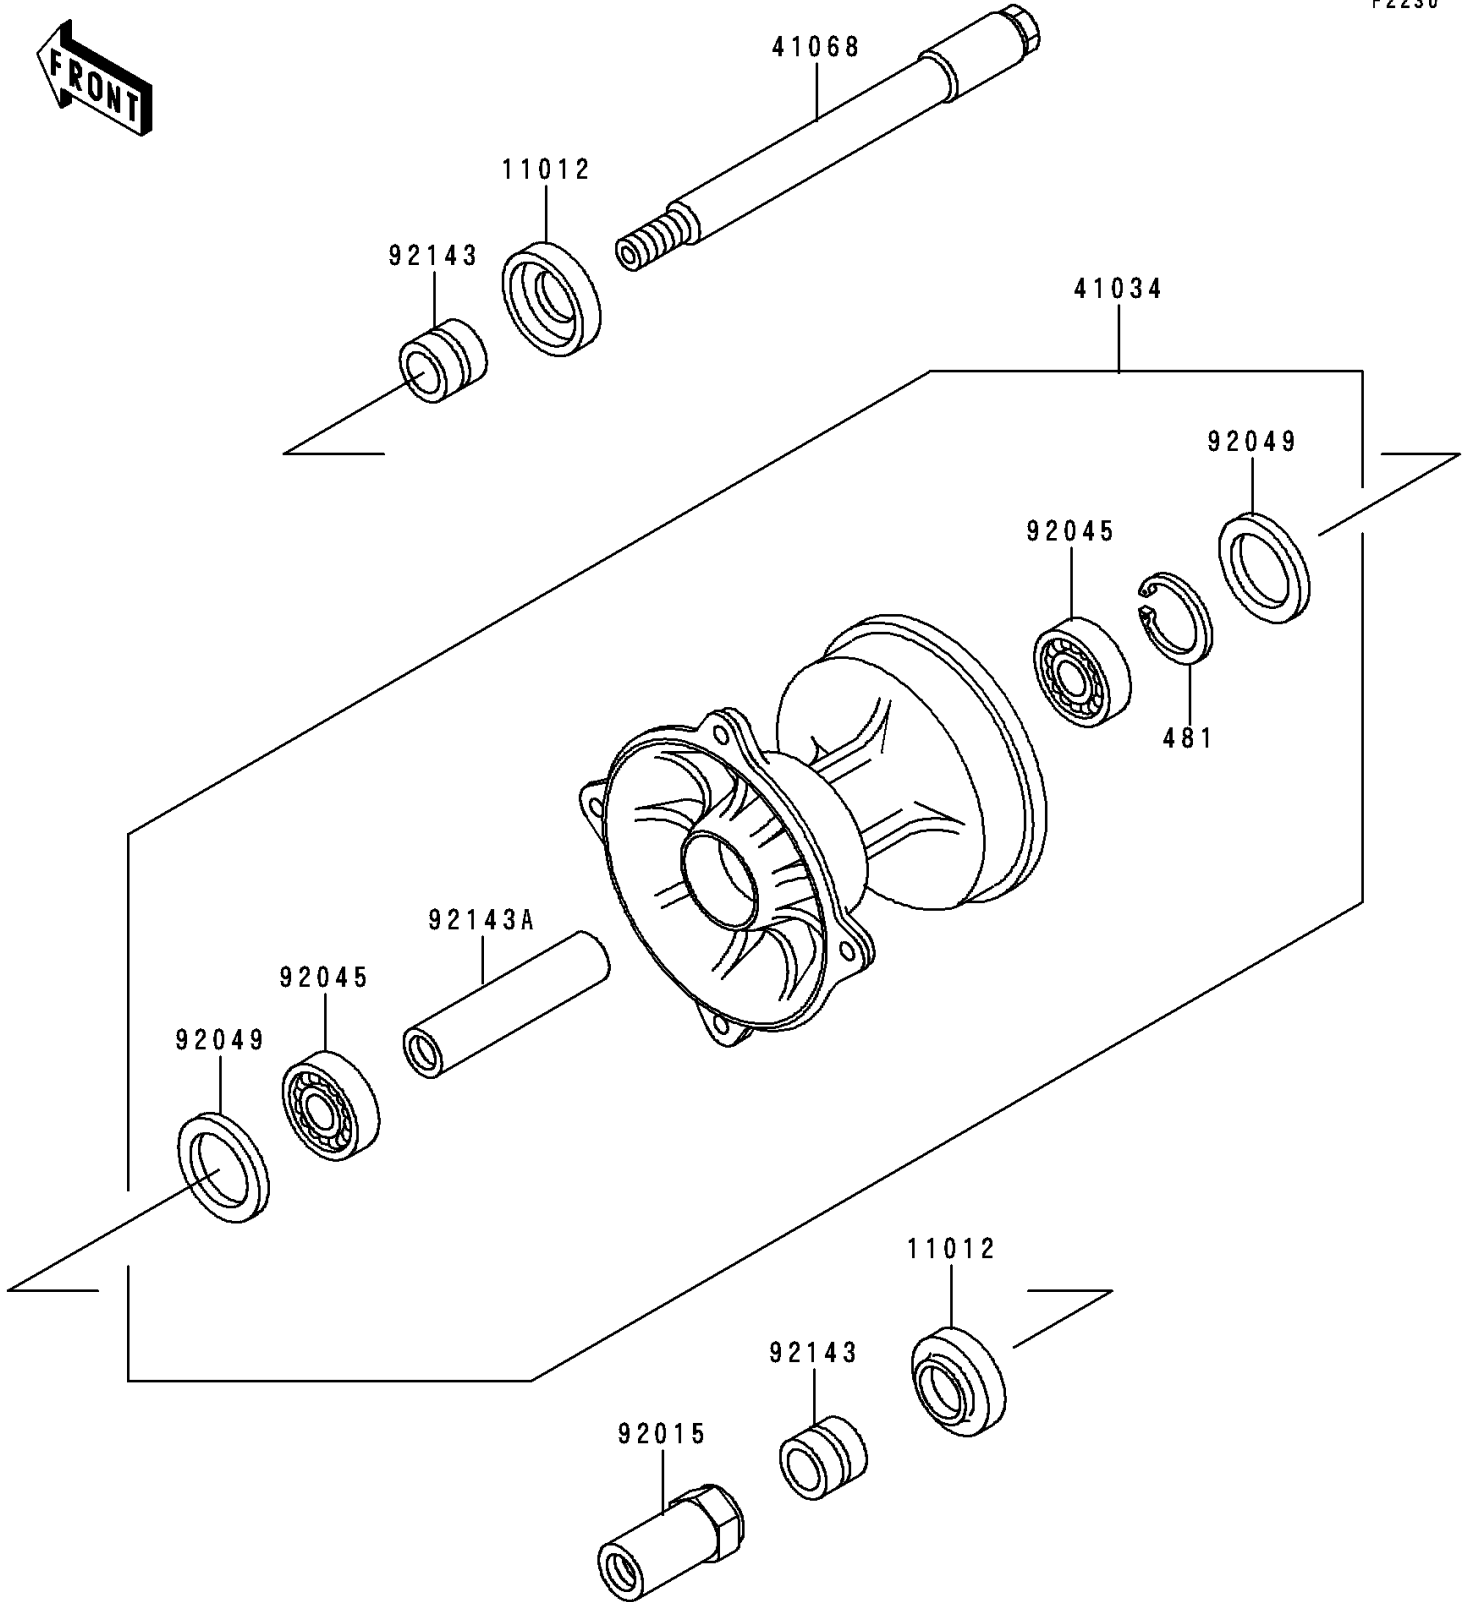

1992 KX500 PARTS DIAGRAM

Front Hub(KX500-E4/E5)

F2230

1992 KX500 PARTS LIST

Front Hub(KX500-E4/E5)

ITEM NAME	PART NUMBER	QUANTITY
CIRCLIP-TYPE-C,40MM (Ref # 481)	481J4000	1
CAP,FRONT AXLE (Ref # 11012)	11012-1580	2
DRUM-ASSY,FRONT BRAKE (Ref # 41034)	41034-1204	1
AXLE,FR (Ref # 41068)	41068-1310	1
NUT,AXLE (Ref # 92015)	92015-1815	1
BEARING-BALL,6203LLX7V2 (Ref # 92045)	92045-1238	2
SEAL-OIL,BSNC2 22404 (Ref # 92049)	92049-1204	2
COLLAR,FR AXLE,L=18 (Ref # 92143)	92143-1297	2
COLLAR,FR BRAKE DRUM,L=68 (Ref # 92143A)	92143-1401	1