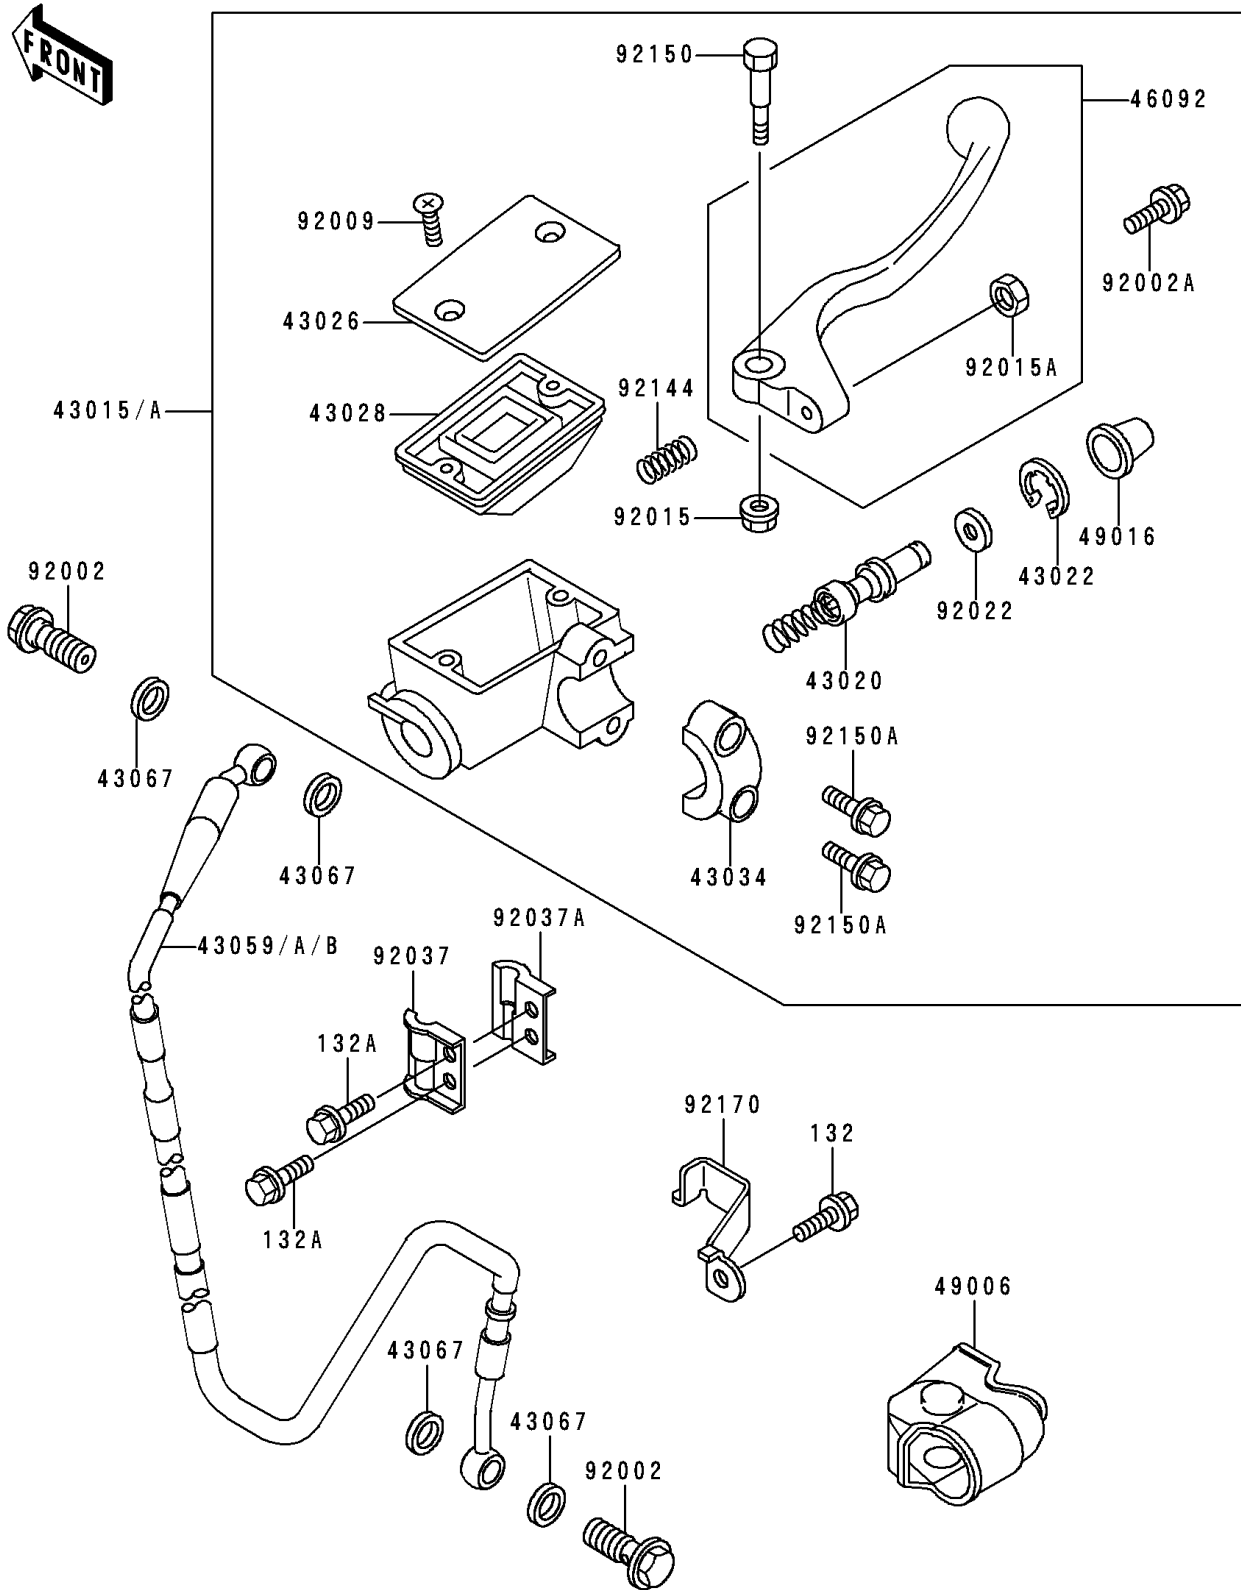

# 1995 KX500 PARTS DIAGRAM

Front Master Cylinder(KX500-E6/E7/E8)

F2291A

# 1995 KX500 PARTS LIST

Front Master Cylinder(KX500-E6/E7/E8)

ITEM NAME	PART NUMBER	QUANTITY
-----------	-------------	----------