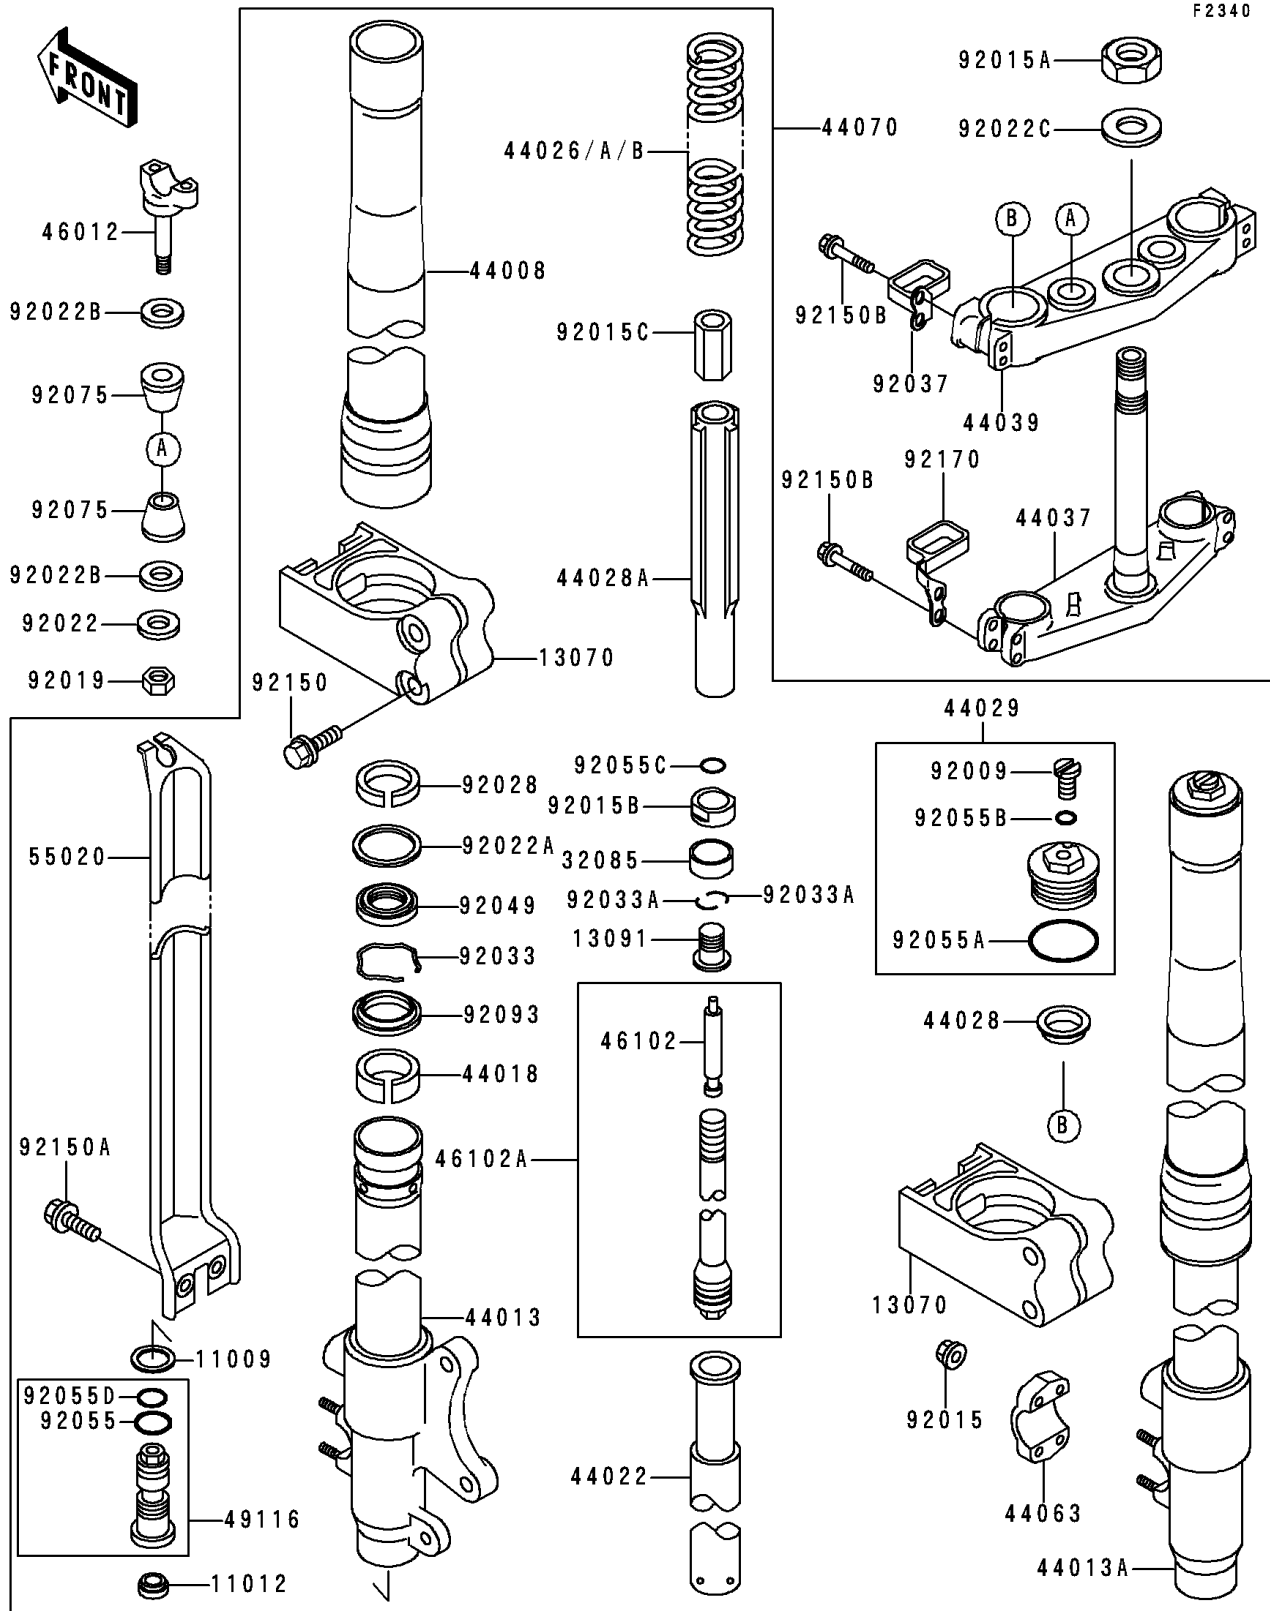

1992 KX500 PARTS DIAGRAM

Front Fork(KX500-E4/E5)