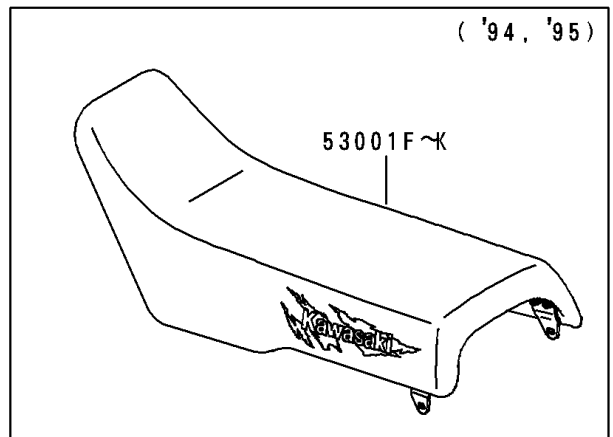

1992 KX500 PARTS DIAGRAM

Seat

F2510

1992 KX500 PARTS LIST

Seat

ITEM NAME	PART NUMBER	QUANTITY
SEAT-ASSY,MIDDLE HEIGHT,BLUE (Ref # 53001)	53001-1664-MY	1
SEAT-ASSY,LOW HEIGHT,BLUE (Ref # 53001A)	53001-1665-MY	1
SEAT-ASSY,HIGH HEIGHT,BLUE (Ref # 53001B)	53001-1666-MY	1
BOLT,6X20 (Ref # 92150)	92150-1339	2