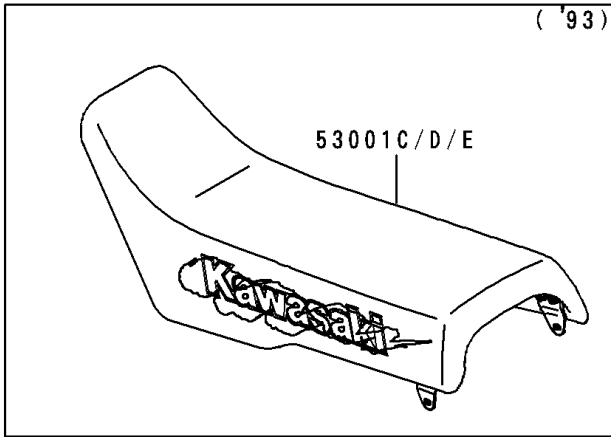

# 1992 KX500 PARTS DIAGRAM

Seat

F2510

# 1992 KX500 PARTS LIST

## Seat

ITEM NAME	PART NUMBER	QUANTITY
SEAT-ASSY,MIDDLE HEIGHT,BLUE (Ref # 53001)	53001-1664-MY	1
SEAT-ASSY,LOW HEIGHT,BLUE (Ref # 53001A)	53001-1665-MY	1
SEAT-ASSY,HIGH HEIGHT,BLUE (Ref # 53001B)	53001-1666-MY	1
BOLT,6X20 (Ref # 92150)	92150-1339	2