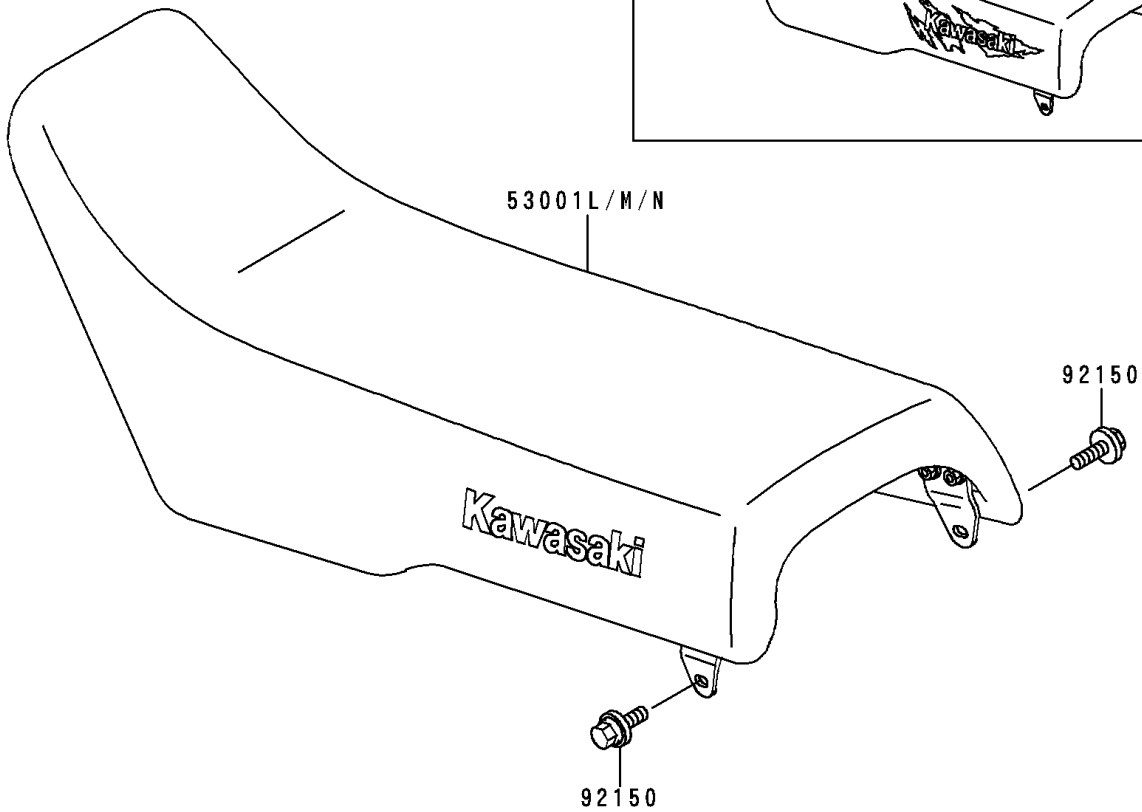

# 1992 KX500 PARTS DIAGRAM

Seat

F2510

# 1992 KX500 PARTS LIST

## Seat

ITEM NAME	PART NUMBER	QUANTITY
SEAT-ASSY,MIDDLE HEIGHT,BLUE (Ref # 53001)	53001-1664-MY	1
SEAT-ASSY,LOW HEIGHT,BLUE (Ref # 53001A)	53001-1665-MY	1
SEAT-ASSY,HIGH HEIGHT,BLUE (Ref # 53001B)	53001-1666-MY	1
BOLT,6X20 (Ref # 92150)	92150-1339	2