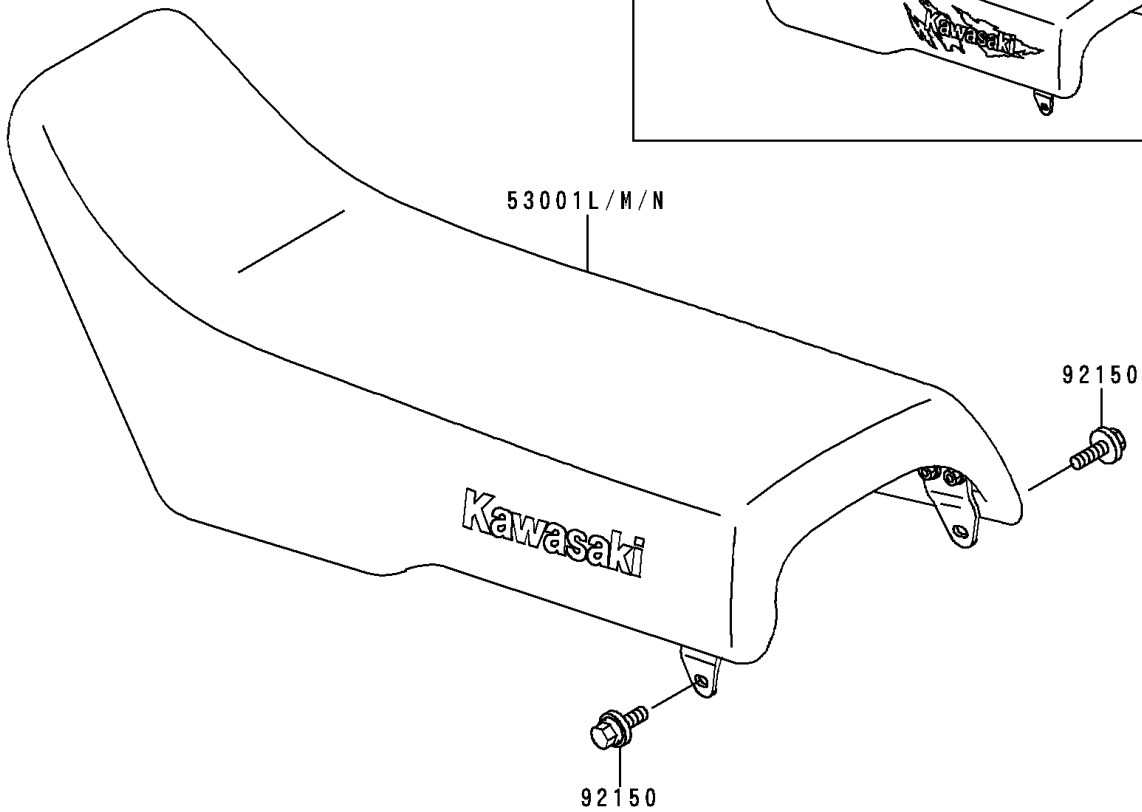

1992 KX500 PARTS DIAGRAM

Seat

F2510

1992 KX500 PARTS LIST

Seat

ITEM NAME	PART NUMBER	QUANTITY
SEAT-ASSY,MIDDLE HEIGHT,BLUE (Ref # 53001)	53001-1664-MY	1
SEAT-ASSY,LOW HEIGHT,BLUE (Ref # 53001A)	53001-1665-MY	1
SEAT-ASSY,HIGH HEIGHT,BLUE (Ref # 53001B)	53001-1666-MY	1
BOLT,6X20 (Ref # 92150)	92150-1339	2