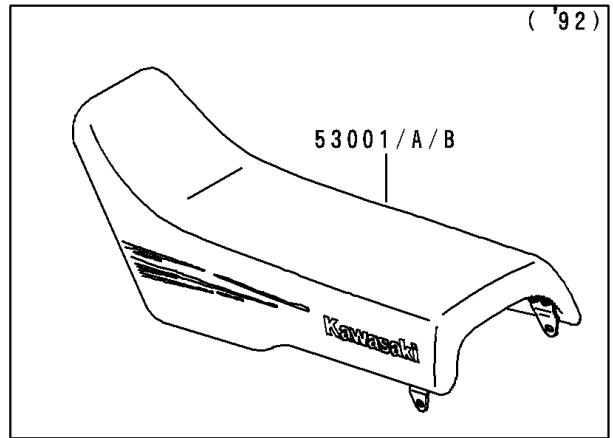

# 1992 KX500 PARTS DIAGRAM

Seat

F2510

# 1992 KX500 PARTS LIST

## Seat

ITEM NAME	PART NUMBER	QUANTITY
SEAT-ASSY,MIDDLE HEIGHT,BLUE (Ref # 53001)	53001-1664-MY	1
SEAT-ASSY,LOW HEIGHT,BLUE (Ref # 53001A)	53001-1665-MY	1
SEAT-ASSY,HIGH HEIGHT,BLUE (Ref # 53001B)	53001-1666-MY	1
BOLT,6X20 (Ref # 92150)	92150-1339	2