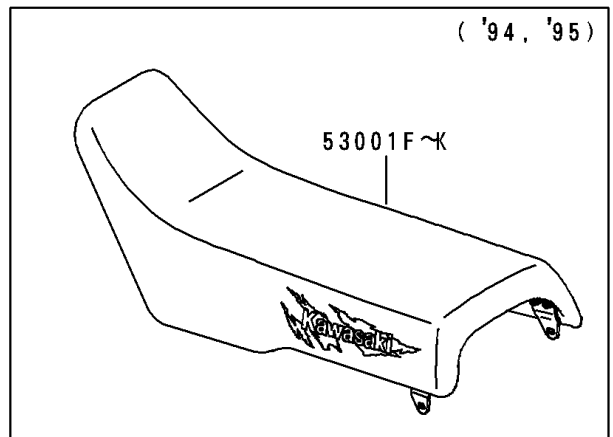

# 1992 KX500 PARTS DIAGRAM

Seat

F2510

## Seat

ITEM NAME	PART NUMBER	QUANTITY
SEAT-ASSY,MIDDLE HEIGHT,BLUE (Ref # 53001)	53001-1664-MY	1
SEAT-ASSY,LOW HEIGHT,BLUE (Ref # 53001A)	53001-1665-MY	1
SEAT-ASSY,HIGH HEIGHT,BLUE (Ref # 53001B)	53001-1666-MY	1
BOLT,6X20 (Ref # 92150)	92150-1339	2