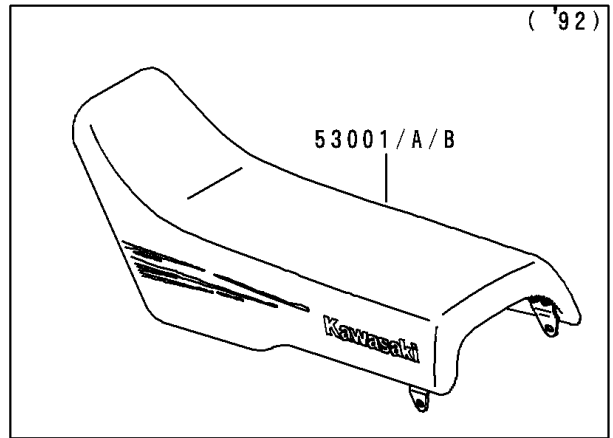

1992 KX500 PARTS DIAGRAM

Seat

F2510

1992 KX500 PARTS LIST

Seat

ITEM NAME	PART NUMBER	QUANTITY
SEAT-ASSY,MIDDLE HEIGHT,BLUE (Ref # 53001)	53001-1664-MY	1
SEAT-ASSY,LOW HEIGHT,BLUE (Ref # 53001A)	53001-1665-MY	1
SEAT-ASSY,HIGH HEIGHT,BLUE (Ref # 53001B)	53001-1666-MY	1
BOLT,6X20 (Ref # 92150)	92150-1339	2