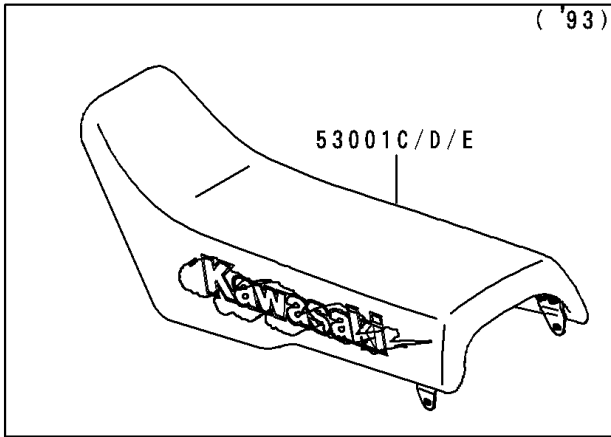

1992 KX500 PARTS DIAGRAM

Seat

F2510

1992 KX500 PARTS LIST

Seat

ITEM NAME	PART NUMBER	QUANTITY
SEAT-ASSY,MIDDLE HEIGHT,BLUE (Ref # 53001)	53001-1664-MY	1
SEAT-ASSY,LOW HEIGHT,BLUE (Ref # 53001A)	53001-1665-MY	1
SEAT-ASSY,HIGH HEIGHT,BLUE (Ref # 53001B)	53001-1666-MY	1
BOLT,6X20 (Ref # 92150)	92150-1339	2