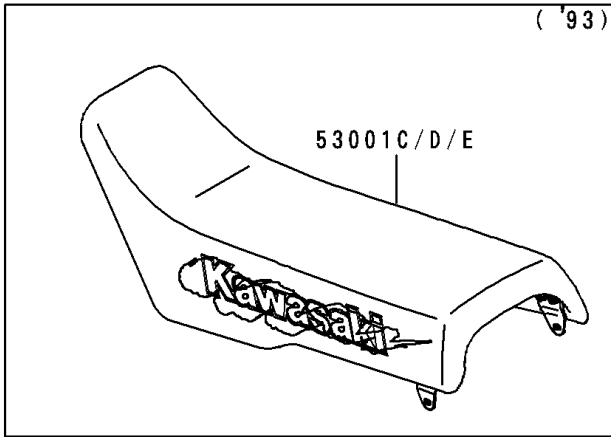

1993 KX500 PARTS DIAGRAM

Seat

F2510

1993 KX500 PARTS LIST

Seat

| ITEM NAME | PART NUMBER | QUANTITY |
|---|---------------|----------|
| SEAT-ASSY,MIDDLE HEIGHT,BLUE (Ref # 53001C) | 53001-1694-LK | 1 |
| SEAT-ASSY,LOW HEIGHT,BLUE (Ref # 53001D) | 53001-1695-LK | 1 |
| SEAT-ASSY,HIGH HEIGHT,BLUE (Ref # 53001E) | 53001-1696-LK | 1 |
| BOLT,6X20 (Ref # 92150) | 92150-1339 | 2 |