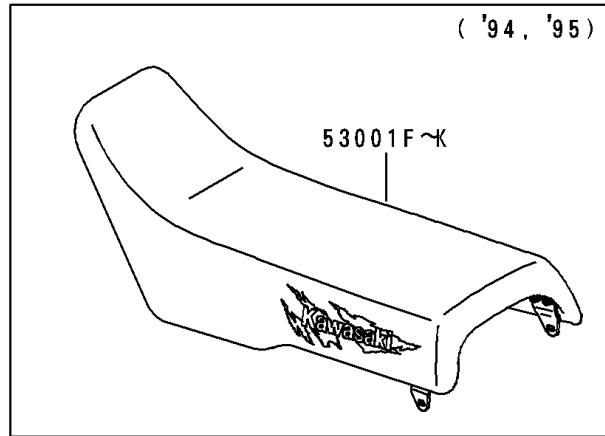

1993 KX500 PARTS DIAGRAM

Seat

F2510

1993 KX500 PARTS LIST

Seat

| ITEM NAME | PART NUMBER | QUANTITY |
|---|---------------|----------|
| SEAT-ASSY,MIDDLE HEIGHT,BLUE (Ref # 53001C) | 53001-1694-LK | 1 |
| SEAT-ASSY,LOW HEIGHT,BLUE (Ref # 53001D) | 53001-1695-LK | 1 |
| SEAT-ASSY,HIGH HEIGHT,BLUE (Ref # 53001E) | 53001-1696-LK | 1 |
| BOLT,6X20 (Ref # 92150) | 92150-1339 | 2 |