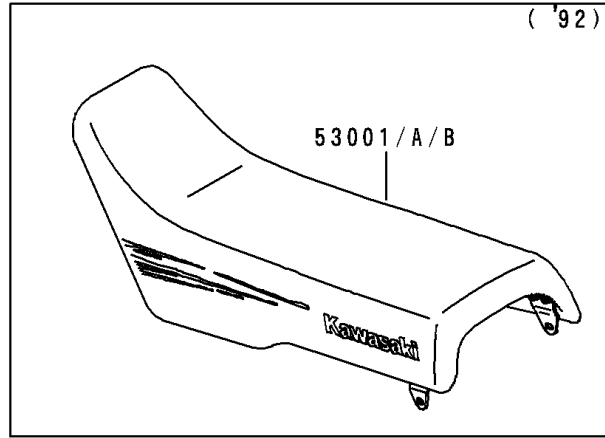

1993 KX500 PARTS DIAGRAM

Seat

F2510

1993 KX500 PARTS LIST

Seat

| ITEM NAME | PART NUMBER | QUANTITY |
|---|---------------|----------|
| SEAT-ASSY,MIDDLE HEIGHT,BLUE (Ref # 53001C) | 53001-1694-LK | 1 |
| SEAT-ASSY,LOW HEIGHT,BLUE (Ref # 53001D) | 53001-1695-LK | 1 |
| SEAT-ASSY,HIGH HEIGHT,BLUE (Ref # 53001E) | 53001-1696-LK | 1 |
| BOLT,6X20 (Ref # 92150) | 92150-1339 | 2 |