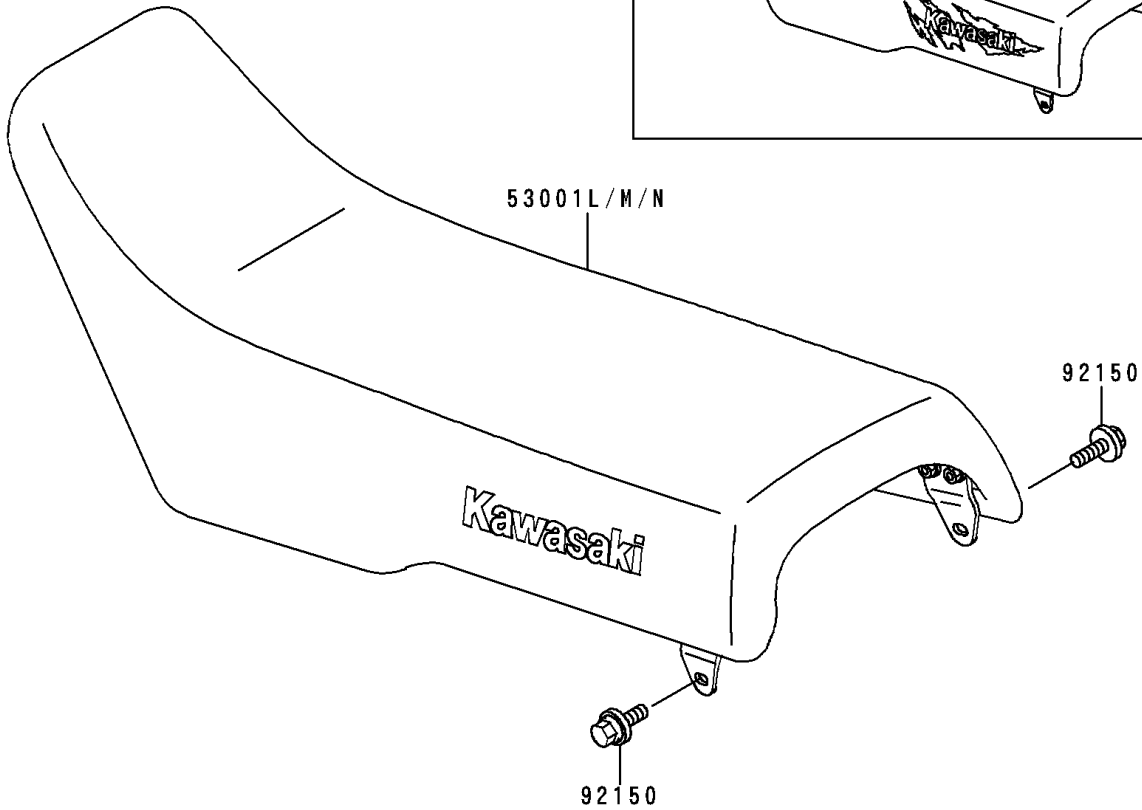

1993 KX500 PARTS DIAGRAM

Seat

F2510

1993 KX500 PARTS LIST

Seat

| ITEM NAME | PART NUMBER | QUANTITY |
|---|---------------|----------|
| SEAT-ASSY,MIDDLE HEIGHT,BLUE (Ref # 53001C) | 53001-1694-LK | 1 |
| SEAT-ASSY,LOW HEIGHT,BLUE (Ref # 53001D) | 53001-1695-LK | 1 |
| SEAT-ASSY,HIGH HEIGHT,BLUE (Ref # 53001E) | 53001-1696-LK | 1 |
| BOLT,6X20 (Ref # 92150) | 92150-1339 | 2 |