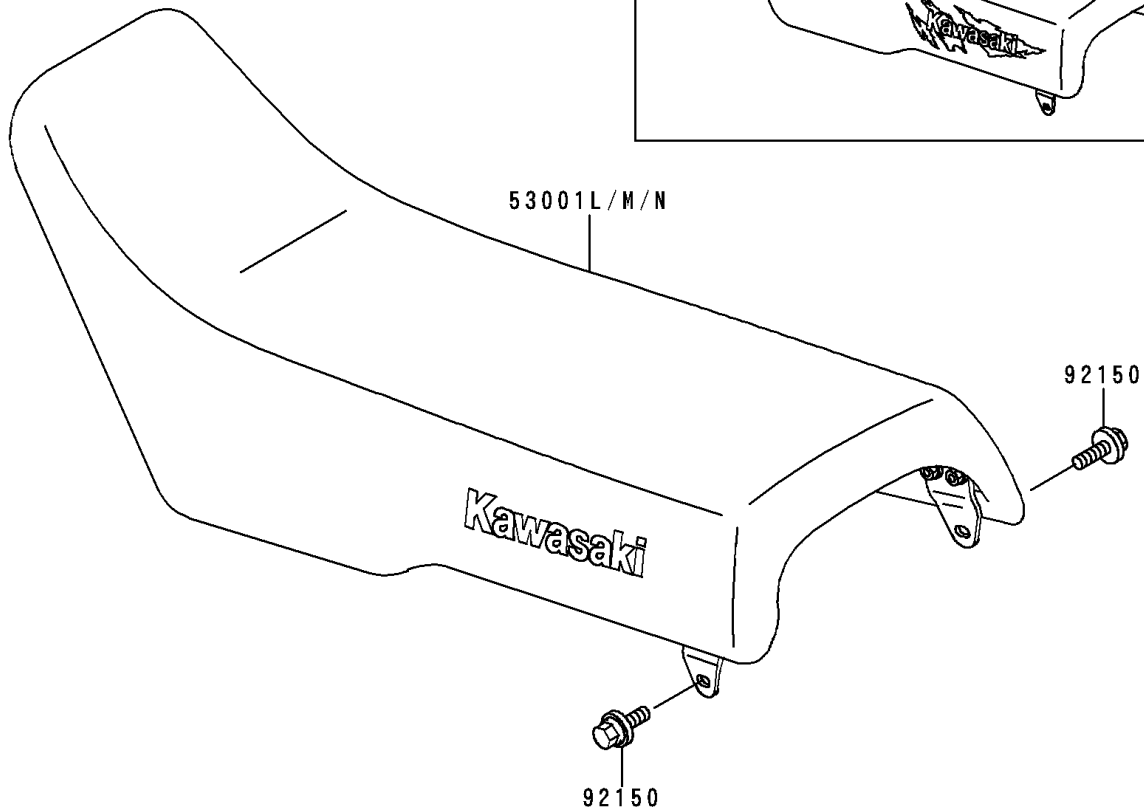

# 1996 KX500 PARTS DIAGRAM

Seat

F2510

# 1996 KX500 PARTS LIST

## Seat

ITEM NAME	PART NUMBER	QUANTITY
SEAT-ASSY,MIDDLE HEIGHT,VIOLET (Ref # 53001L)	53001-1797-LW	1
SEAT-ASSY,LOW HEIGHT,VIOLET (Ref # 53001M)	53001-1798-LW	1
SEAT-ASSY,HIGH HEIGHT,VIOLET (Ref # 53001N)	53001-1799-LW	1
BOLT,6X20 (Ref # 92150)	92150-1339	2