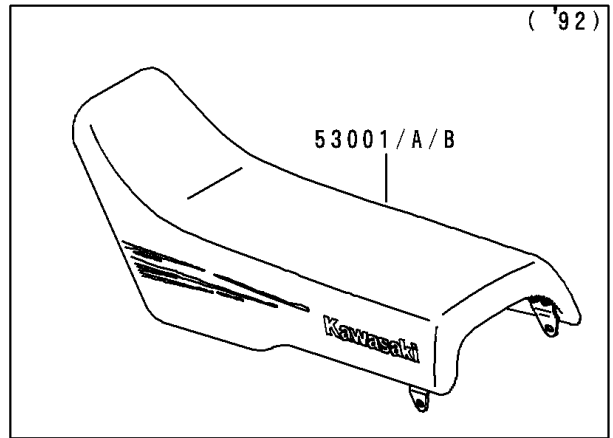

# 1996 KX500 PARTS DIAGRAM

Seat

F2510

# 1996 KX500 PARTS LIST

## Seat

ITEM NAME	PART NUMBER	QUANTITY
SEAT-ASSY,MIDDLE HEIGHT,VIOLET (Ref # 53001L)	53001-1797-LW	1
SEAT-ASSY,LOW HEIGHT,VIOLET (Ref # 53001M)	53001-1798-LW	1
SEAT-ASSY,HIGH HEIGHT,VIOLET (Ref # 53001N)	53001-1799-LW	1
BOLT,6X20 (Ref # 92150)	92150-1339	2