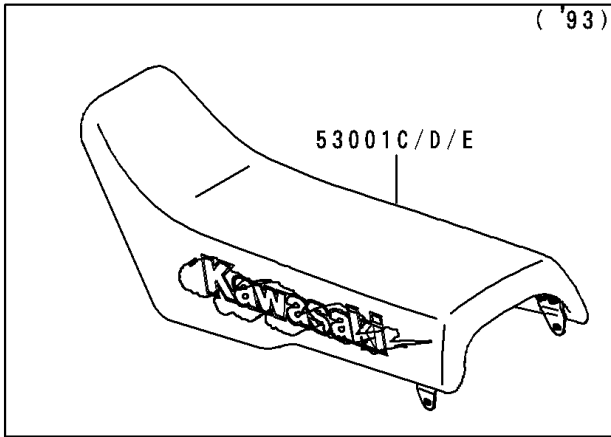

# 1996 KX500 PARTS DIAGRAM

Seat

F2510

# 1996 KX500 PARTS LIST

## Seat

ITEM NAME	PART NUMBER	QUANTITY
SEAT-ASSY,MIDDLE HEIGHT,VIOLET (Ref # 53001L)	53001-1797-LW	1
SEAT-ASSY,LOW HEIGHT,VIOLET (Ref # 53001M)	53001-1798-LW	1
SEAT-ASSY,HIGH HEIGHT,VIOLET (Ref # 53001N)	53001-1799-LW	1
BOLT,6X20 (Ref # 92150)	92150-1339	2