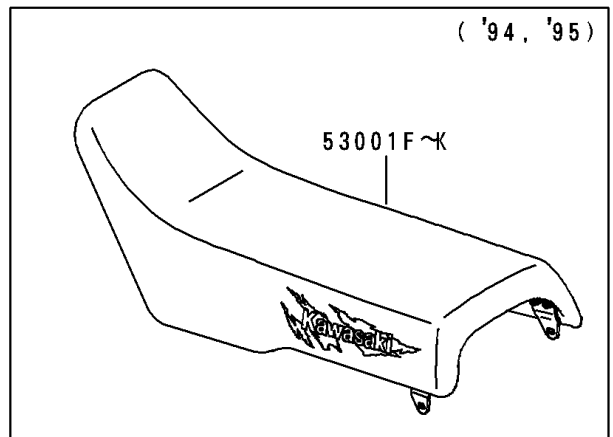

# 1996 KX500 PARTS DIAGRAM

Seat

F2510

## Seat

ITEM NAME	PART NUMBER	QUANTITY
SEAT-ASSY,MIDDLE HEIGHT,VIOLET (Ref # 53001L)	53001-1797-LW	1
SEAT-ASSY,LOW HEIGHT,VIOLET (Ref # 53001M)	53001-1798-LW	1
SEAT-ASSY,HIGH HEIGHT,VIOLET (Ref # 53001N)	53001-1799-LW	1
BOLT,6X20 (Ref # 92150)	92150-1339	2