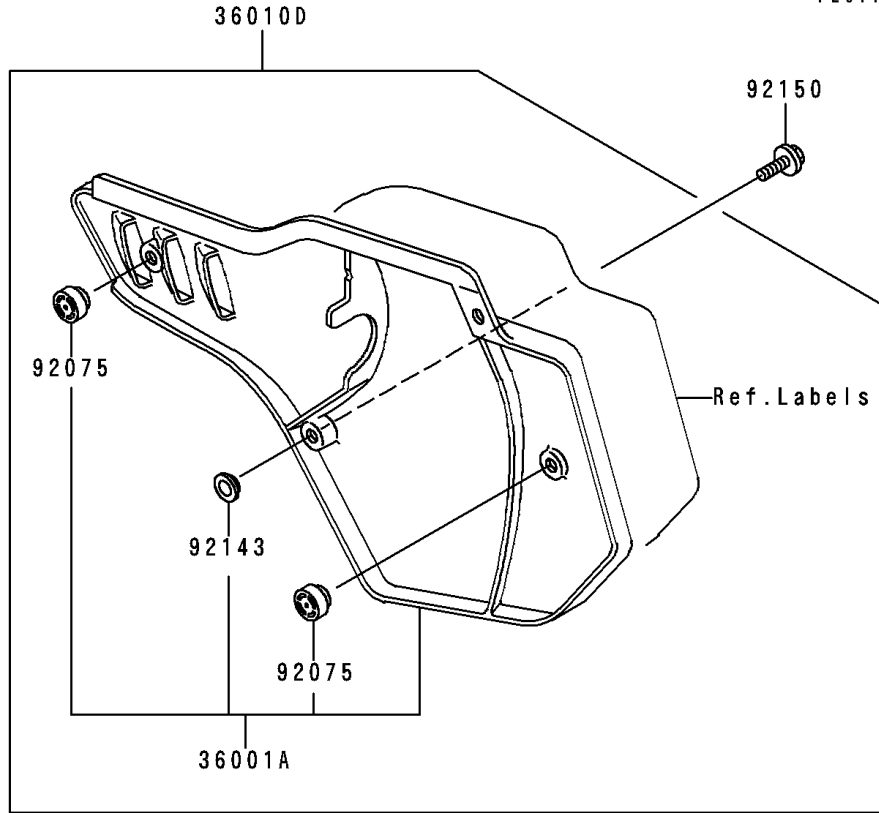

1992 KX500 PARTS DIAGRAM

Side Covers

F 2611

1992 KX500 PARTS LIST

Side Covers

ITEM NAME	PART NUMBER	QUANTITY
COVER-SIDE,LH,L.GREEN (Ref # 36010)	36010-5023-6W	1
COVER-SIDE,RH,L.GREEN (Ref # 36010D)	36010-5187-6W	1
DAMPER (Ref # 92075)	92075-1598	2
COLLAR (Ref # 92143)	92143-1196	4
BOLT,6X20 (Ref # 92150)	92150-1339	4