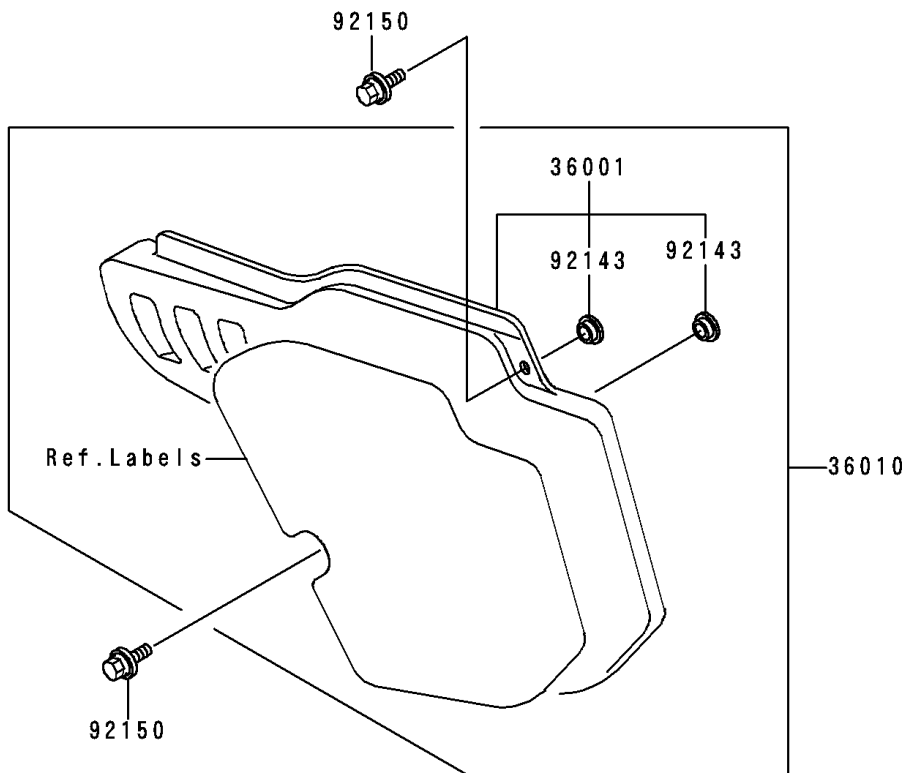

1992 KX500 PARTS DIAGRAM

Side Covers

F 2611

1992 KX500 PARTS LIST

Side Covers

ITEM NAME	PART NUMBER	QUANTITY
COVER-SIDE,LH,L.GREEN (Ref # 36010)	36010-5023-6W	1
COVER-SIDE,RH,L.GREEN (Ref # 36010D)	36010-5187-6W	1
DAMPER (Ref # 92075)	92075-1598	2
COLLAR (Ref # 92143)	92143-1196	4
BOLT,6X20 (Ref # 92150)	92150-1339	4