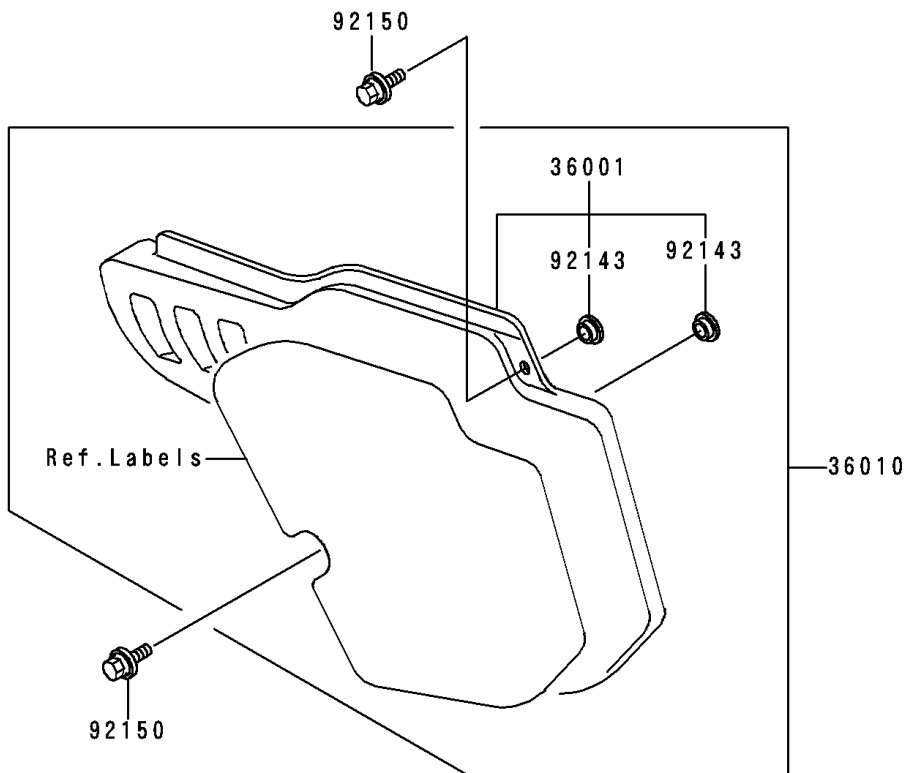

1994 KX500 PARTS DIAGRAM

Side Covers

F 2611

1994 KX500 PARTS LIST

Side Covers

ITEM NAME	PART NUMBER	QUANTITY
COVER-SIDE,LH,L.GREEN (Ref # 36010)	36010-5023-6W	1
COVER-SIDE,RH,L.GREEN (Ref # 36010D)	36010-5187-6W	1
DAMPER (Ref # 92075)	92075-1598	2
COLLAR (Ref # 92143)	92143-1196	4
BOLT,6X20 (Ref # 92150)	92150-1339	4