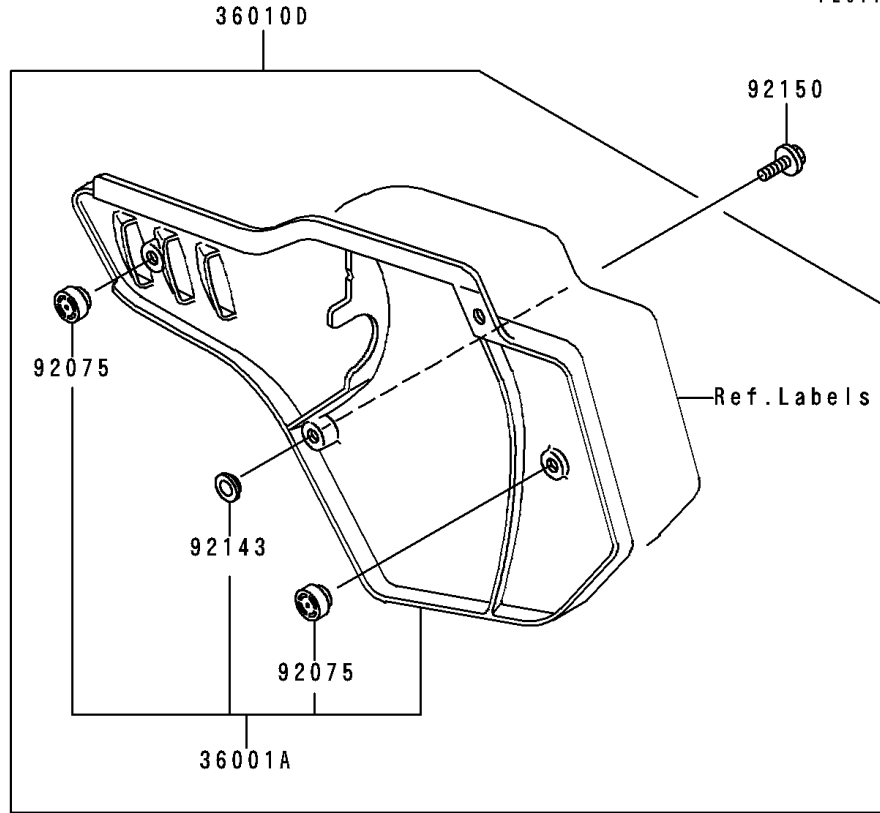

1994 KX500 PARTS DIAGRAM

Side Covers

F 2611

1994 KX500 PARTS LIST

Side Covers

ITEM NAME	PART NUMBER	QUANTITY
COVER-SIDE,LH,L.GREEN (Ref # 36010)	36010-5023-6W	1
COVER-SIDE,RH,L.GREEN (Ref # 36010D)	36010-5187-6W	1
DAMPER (Ref # 92075)	92075-1598	2
COLLAR (Ref # 92143)	92143-1196	4
BOLT,6X20 (Ref # 92150)	92150-1339	4