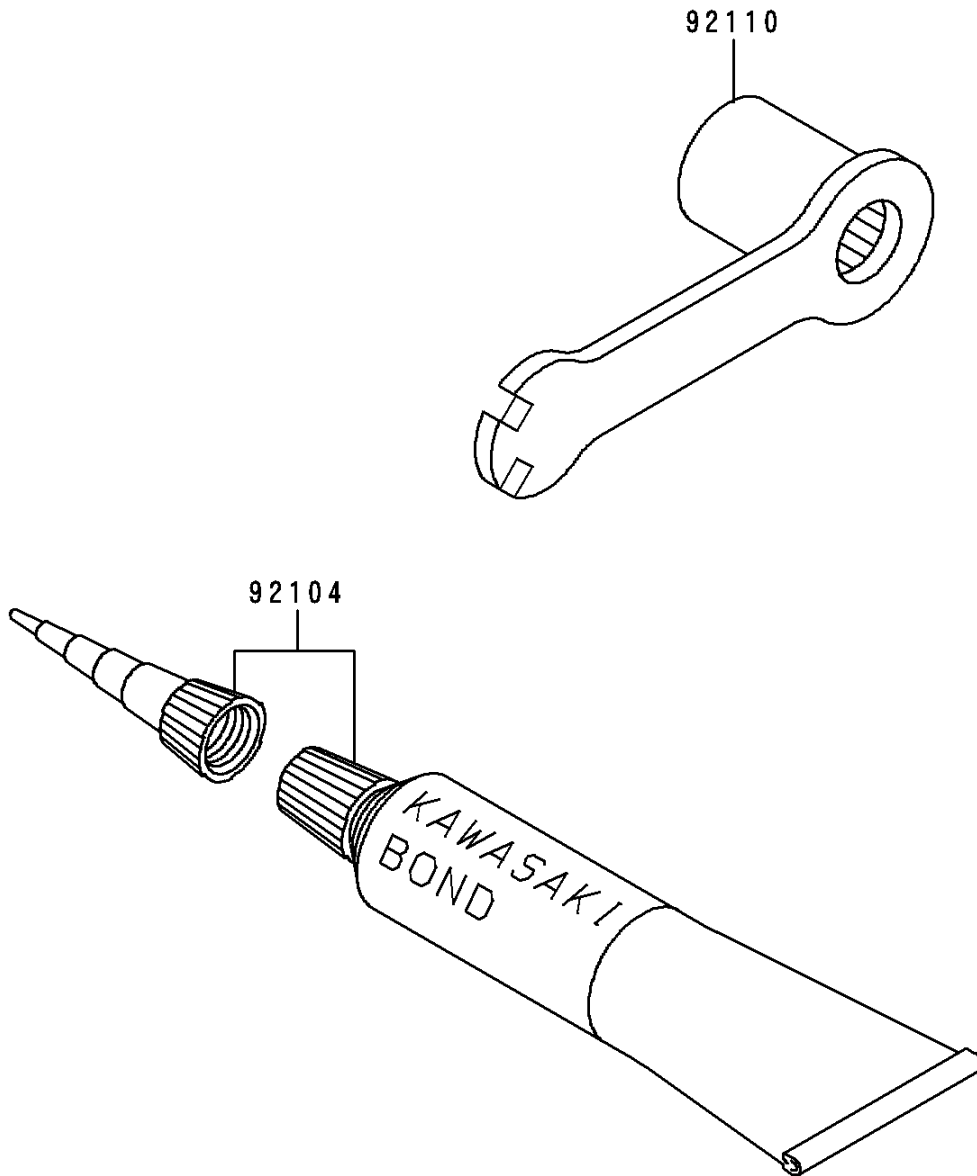

1992 KX500 PARTS DIAGRAM

Owner's Tools

F2810

1992 KX500 PARTS LIST

Owner's Tools

ITEM NAME	PART NUMBER	QUANTITY
GASKET-LIQUID,TUBE,100G,SILVER (Ref # 92104)	92104-002	1
TOOL-WRENCH,BOX,21MM&SPOKE (Ref # 92110)	92110-1142	1