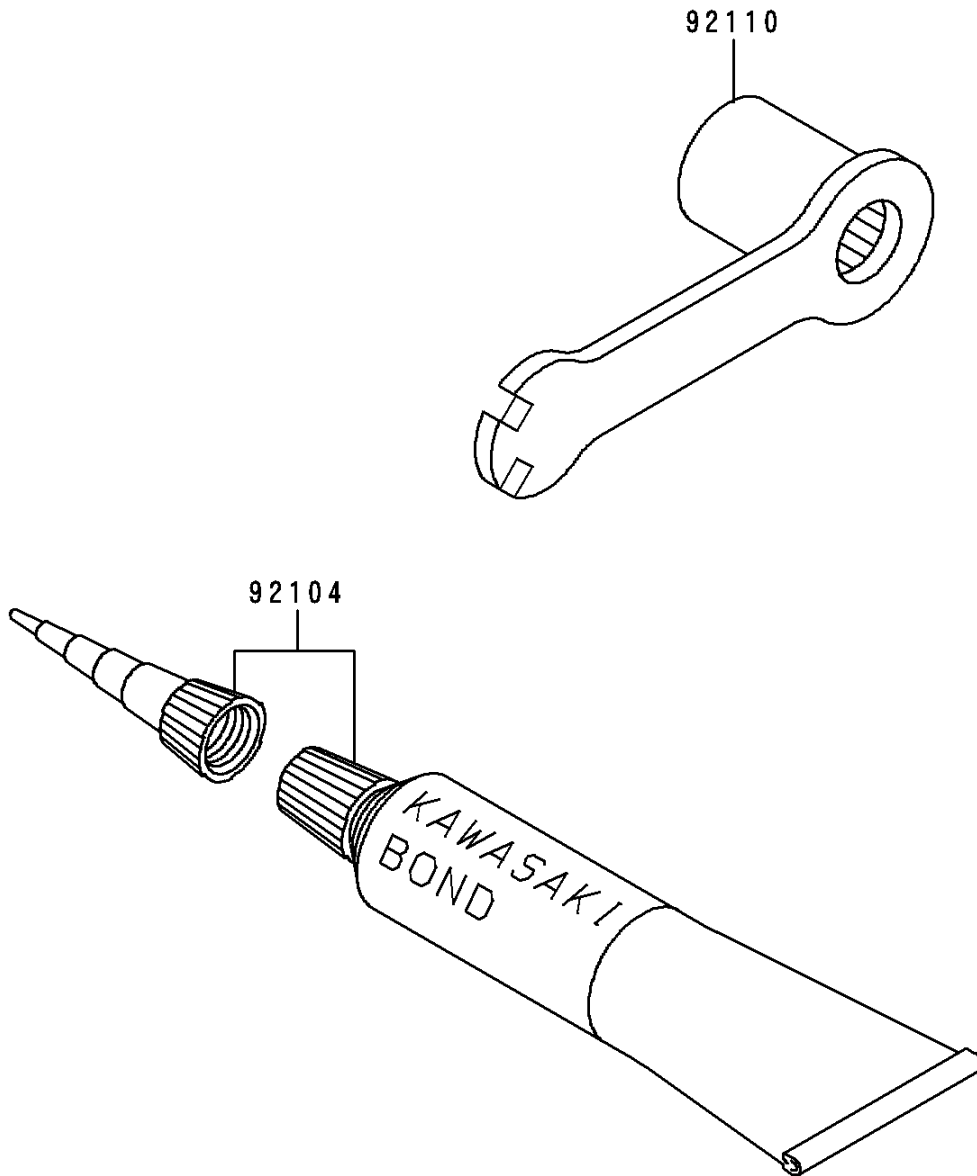

1994 KX500 PARTS DIAGRAM

Owner's Tools

F2810

1994 KX500 PARTS LIST

Owner's Tools

ITEM NAME	PART NUMBER	QUANTITY
GASKET-LIQUID,TUBE,100G,SILVER (Ref # 92104)	92104-002	1
TOOL-WRENCH,BOX,21MM&SPOKE (Ref # 92110)	92110-1142	1