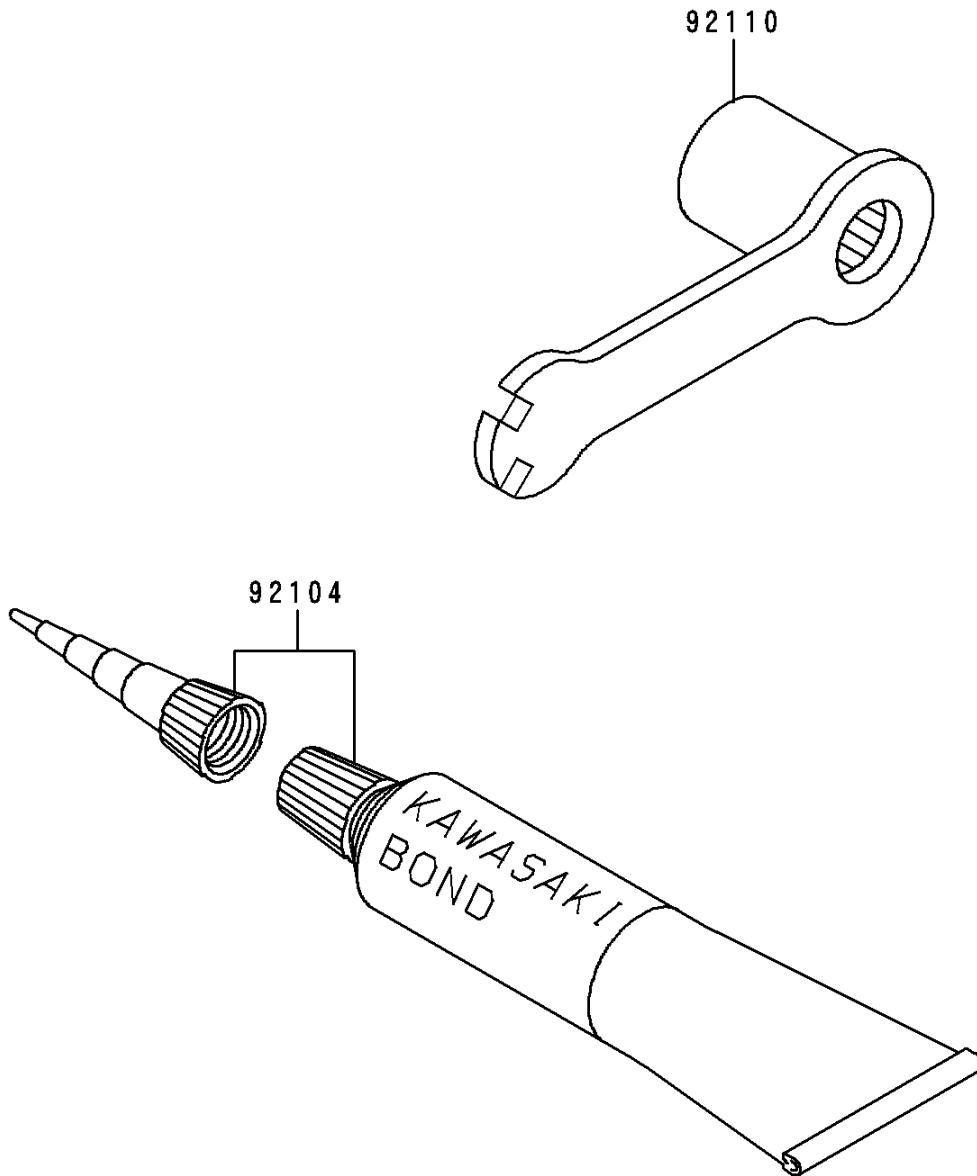

1996 KX500 PARTS DIAGRAM

Owner's Tools

F2810

1996 KX500 PARTS LIST

Owner's Tools

ITEM NAME	PART NUMBER	QUANTITY
GASKET-LIQUID,TUBE,100G,SILVER (Ref # 92104)	92104-002	1
TOOL-WRENCH,BOX,21MM&SPOKE (Ref # 92110)	92110-1142	1