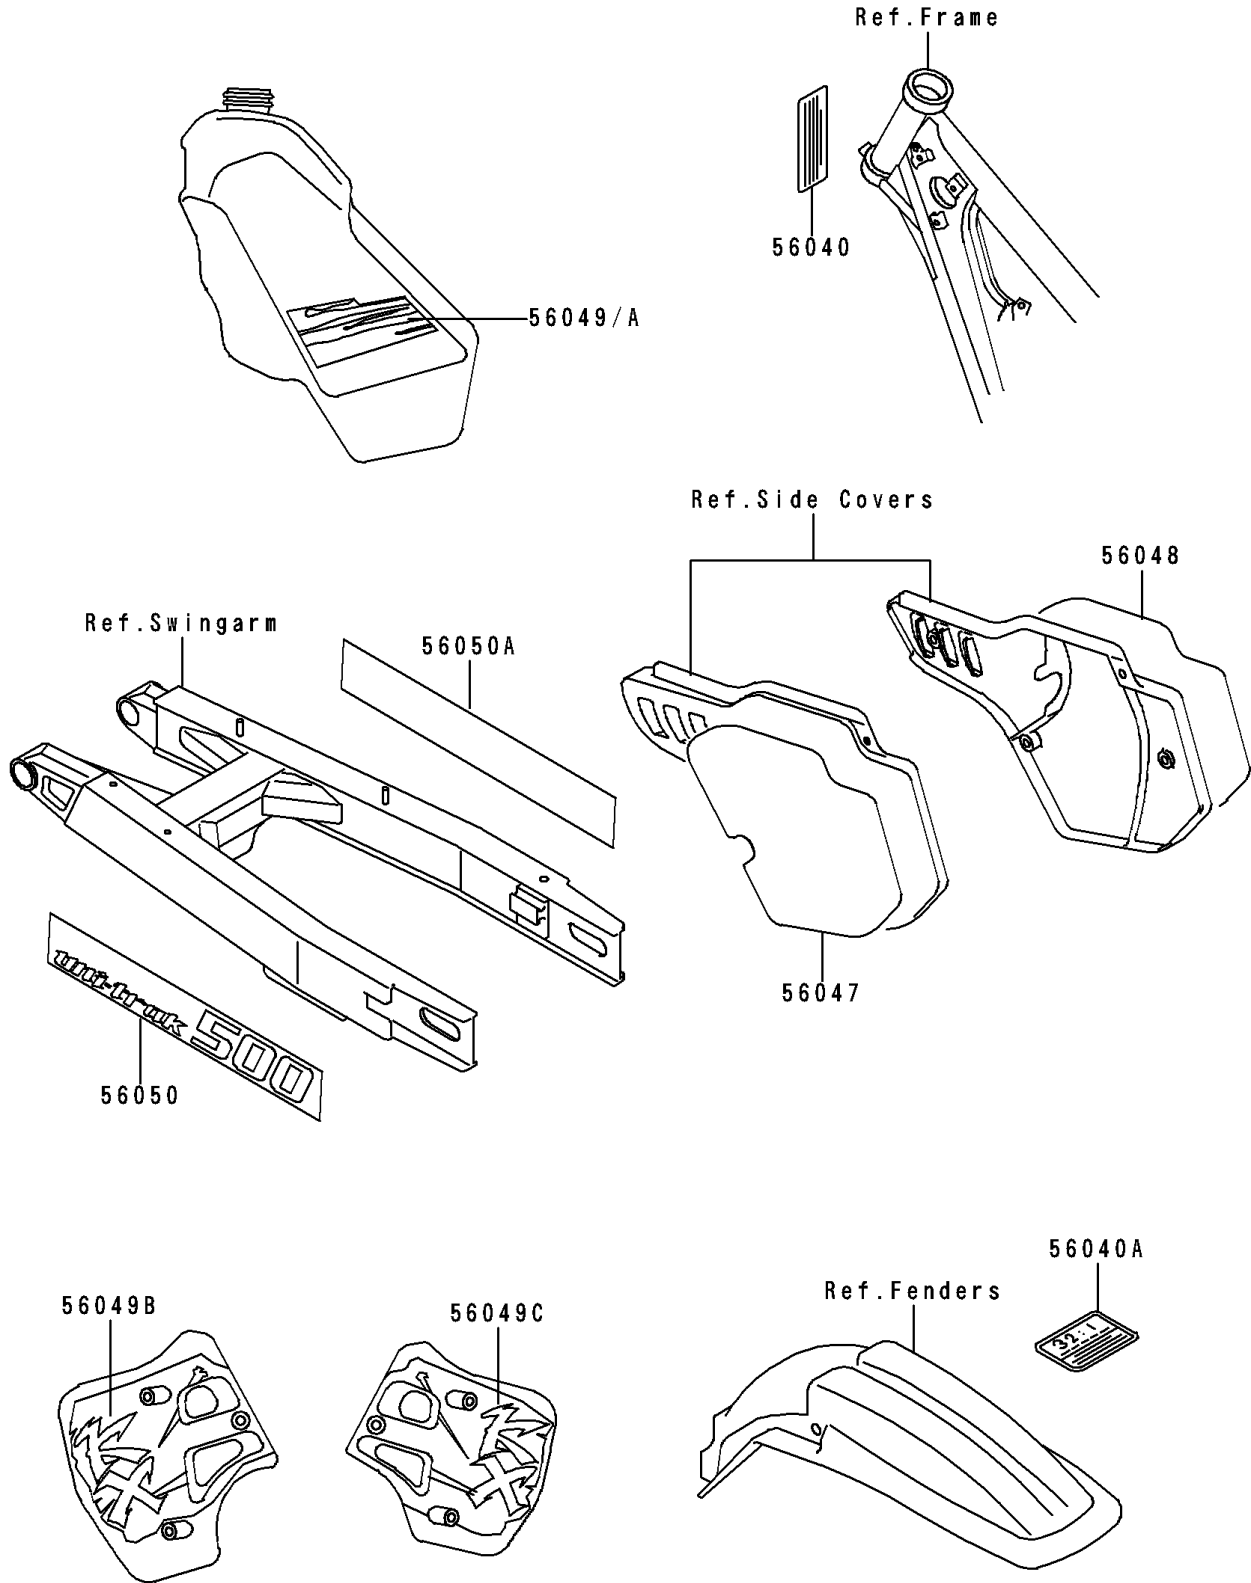

1992 KX500 PARTS DIAGRAM

Labels(KX500-E4)

F2860

1992 KX500 PARTS LIST

Labels(KX500-E4)

ITEM NAME	PART NUMBER	QUANTITY
LABEL-WARNING,NOISE (Ref # 56040)	56040-1101	1
LABEL-WARNING,GASOLINE/OIL (Ref # 56040A)	56040-1129	1
PATTERN,SIDE COVER,LH (Ref # 56047)	56047-1784	1
PATTERN,SIDE COVER,RH (Ref # 56048)	56048-1524	1
PATTERN,FUEL TANK,LH (Ref # 56049)	56049-1980	1
PATTERN,FUEL TANK,RH (Ref # 56049A)	56049-1981	1
PATTERN,SHROUD,LH (Ref # 56049B)	56049-1982	1
PATTERN,SHROUD,RH (Ref # 56049C)	56049-1983	1
MARK,SWING ARM,LH,UNI-TRAK 500 (Ref # 56050)	56050-1718	1
MARK,SWING ARM,RH,500 UNI-TRAK (Ref # 56050A)	56050-1719	1