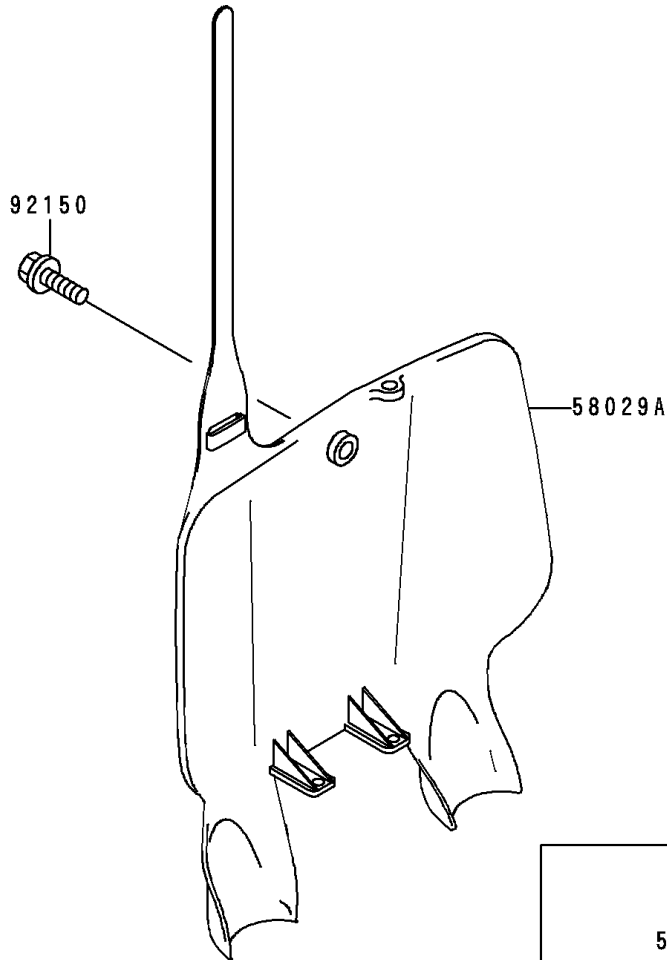

1992 KX500 PARTS DIAGRAM

Accessory

F2910

1992 KX500 PARTS LIST

Accessory

ITEM NAME	PART NUMBER	QUANTITY
PLATE-NUMBER,P.WHITE (Ref # 58029)	58029-1074-6F	1
BOLT,6X14 (Ref # 92150)	92150-1340	3