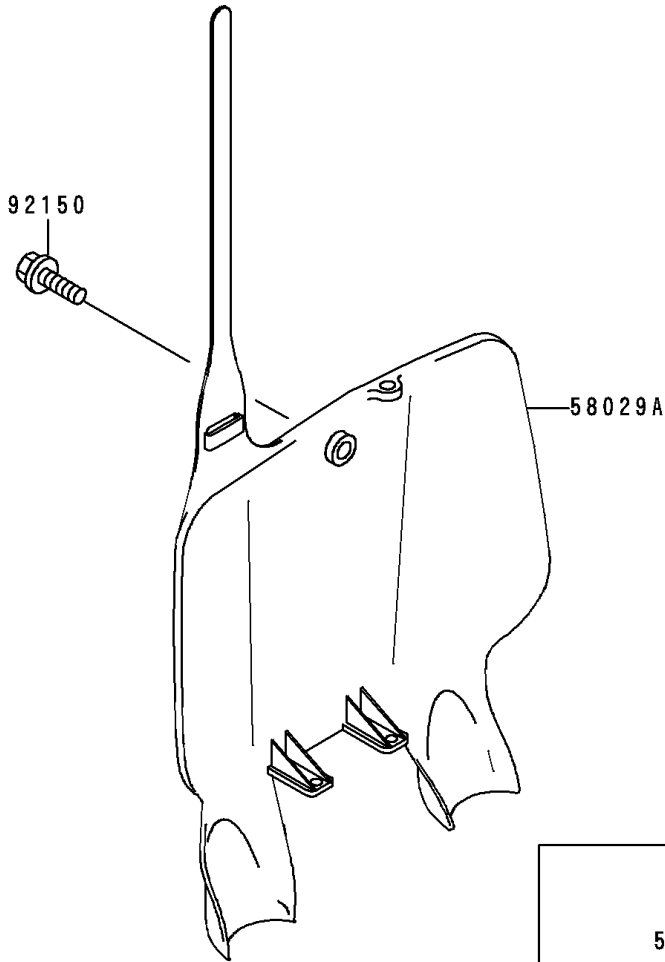

1992 KX500 PARTS DIAGRAM

Accessory

F2910

1992 KX500 PARTS LIST

Accessory

ITEM NAME	PART NUMBER	QUANTITY
PLATE-NUMBER,P.WHITE (Ref # 58029)	58029-1074-6F	1
BOLT,6X14 (Ref # 92150)	92150-1340	3