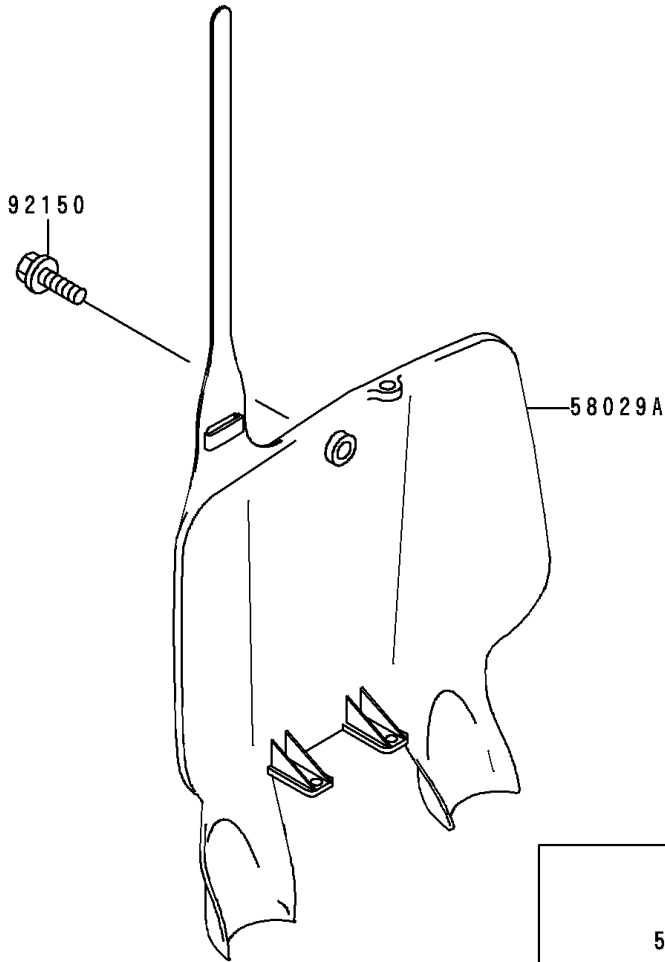

1996 KX500 PARTS DIAGRAM

Accessory

F2910

1996 KX500 PARTS LIST

Accessory

ITEM NAME	PART NUMBER	QUANTITY
PLATE-NUMBER,P.WHITE (Ref # 58029A)	58029-1078-6F	1
BOLT,6X14 (Ref # 92150)	92150-1340	1