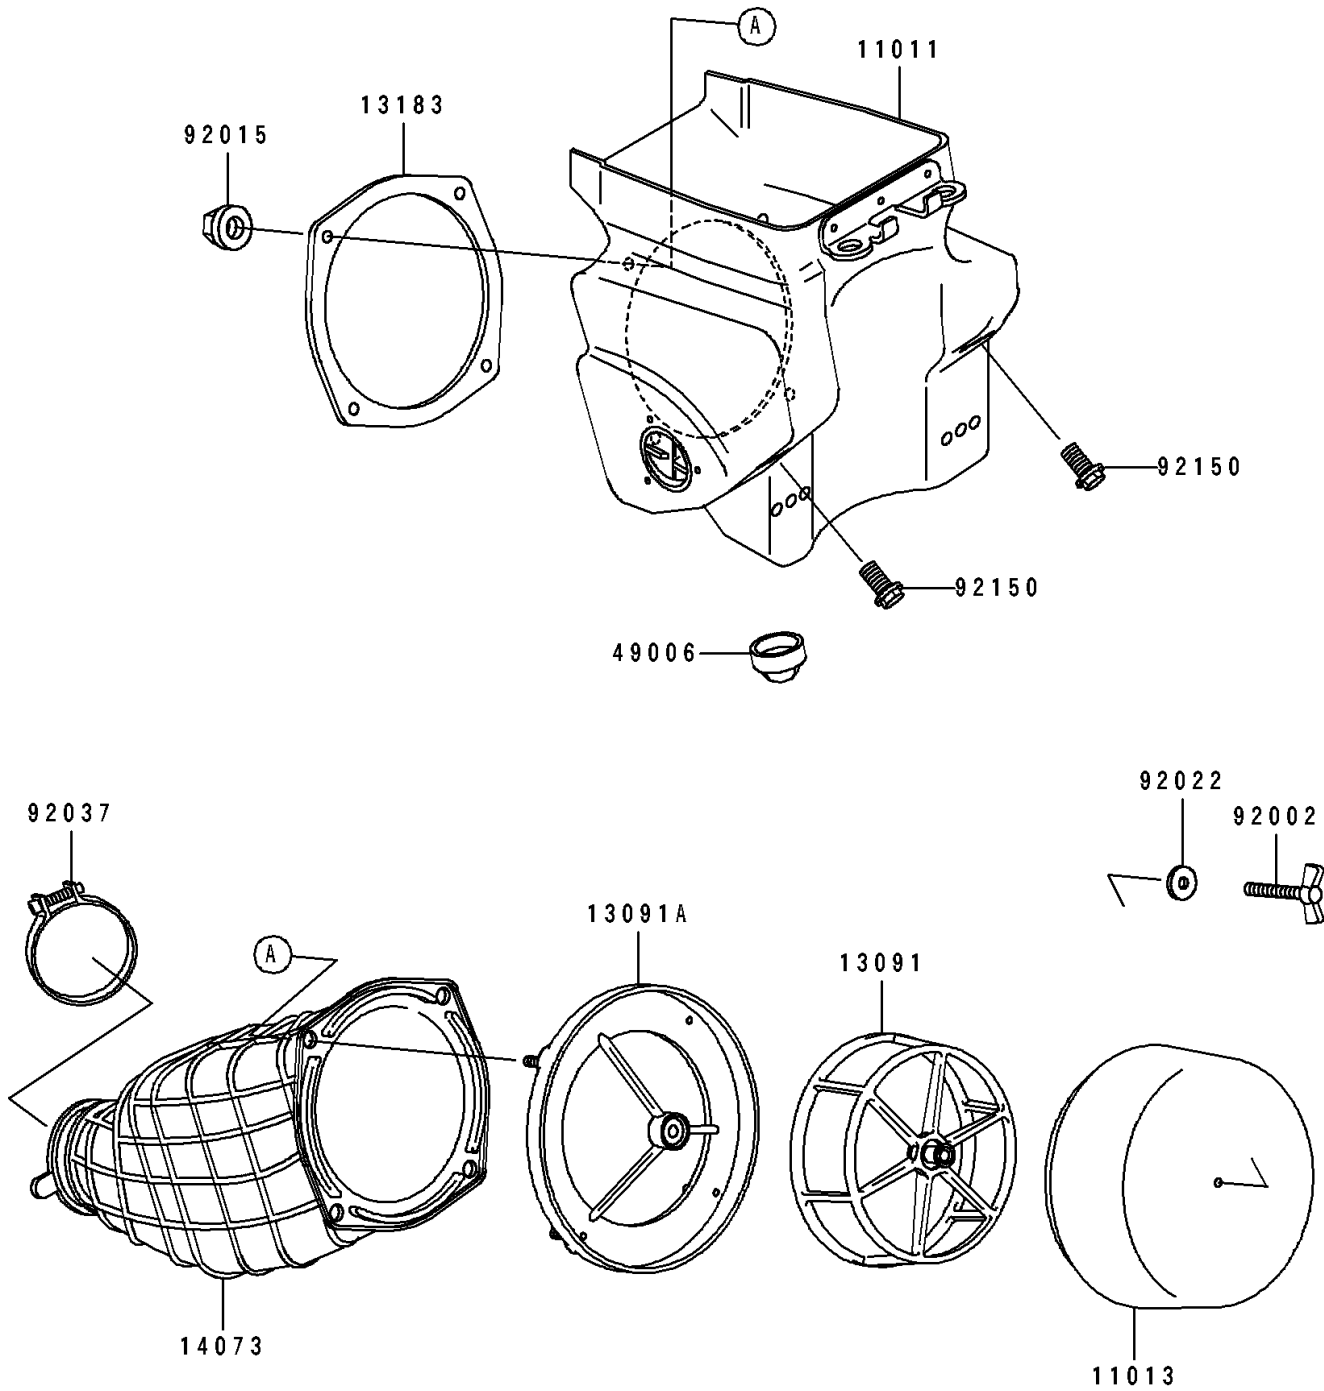

1997 KX500 PARTS DIAGRAM

Air Cleaner

E1130

1997 KX500 PARTS LIST

Air Cleaner

ITEM NAME	PART NUMBER	QUANTITY
CASE-AIR FILTER (Ref # 11011)	11011-1304	1
ELEMENT-AIR FILTER (Ref # 11013)	11013-1198	1
HOLDER,ELEMENT (Ref # 13091)	13091-1454	1
HOLDER (Ref # 13091A)	13091-1951	1
PLATE,DUCT FITTING (Ref # 13183)	13183-1046	1
DUCT (Ref # 14073)	14073-1360	1
BOOT (Ref # 49006)	49006-1248	1
BOLT,WING (Ref # 92002)	92002-1719	1
NUT,FLANGED,5MM (Ref # 92015)	92015-1259	4
WASHER,6.5X20X1.6 (Ref # 92022)	92022-125	1
CLAMP,AIR FILTER (Ref # 92037)	92037-1409	1
BOLT,FLANGED,6X16 (Ref # 92150)	92150-1506	2