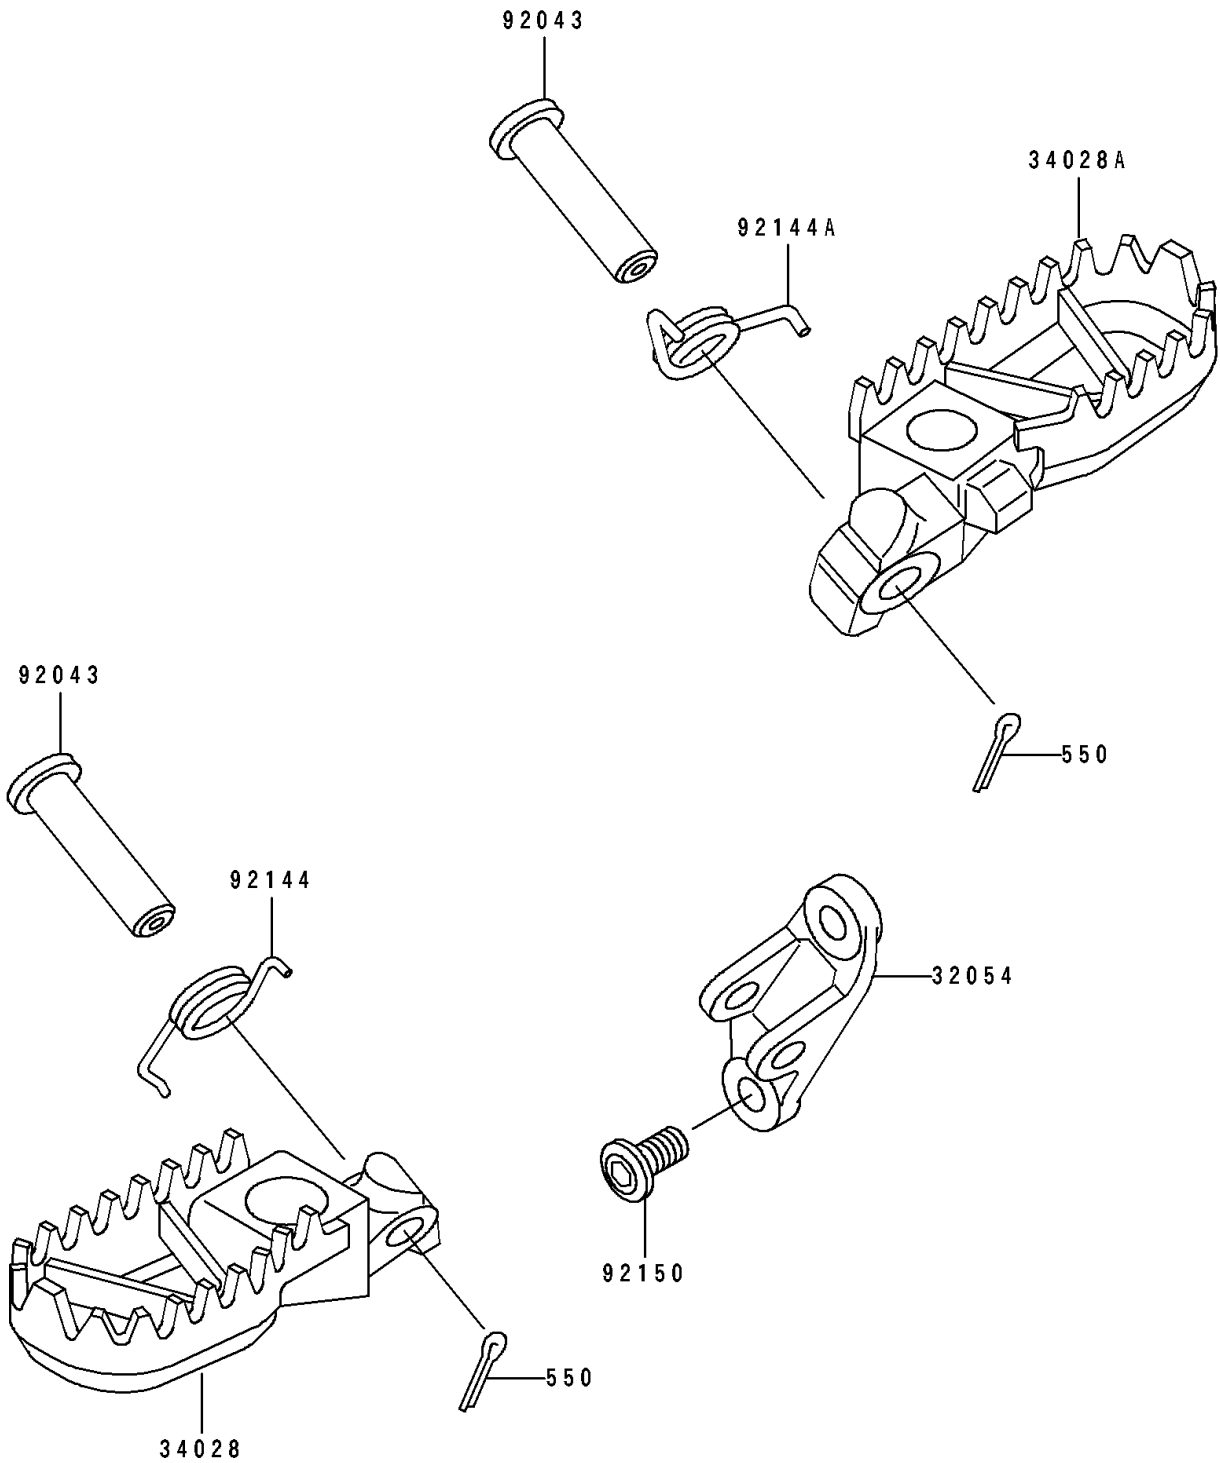

1997 KX500 PARTS DIAGRAM

Footrests

F2160

1997 KX500 PARTS LIST

Footrests

| ITEM NAME | PART NUMBER | QUANTITY |
|-------------------------------------|---------------|----------|
| BRACKET-STEP (Ref # 32054) | 32054-1168 | 1 |
| STEP,LH,SILVER NO.25 (Ref # 34028) | 34028-1332-CE | 1 |
| STEP,RH,SILVER NO.25 (Ref # 34028A) | 34028-1365-CE | 1 |
| PIN,10X45.5 (Ref # 92043) | 92043-1372 | 2 |
| SPRING,STEP,LH (Ref # 92144) | 92144-1828 | 1 |
| SPRING,STEP,RH (Ref # 92144A) | 92144-1829 | 1 |
| BOLT,SOCKET,10X20 (Ref # 92150) | 92150-1255 | 2 |
| PIN-COTTER,3.0X20 (Ref # 550) | 550S3020 | 2 |