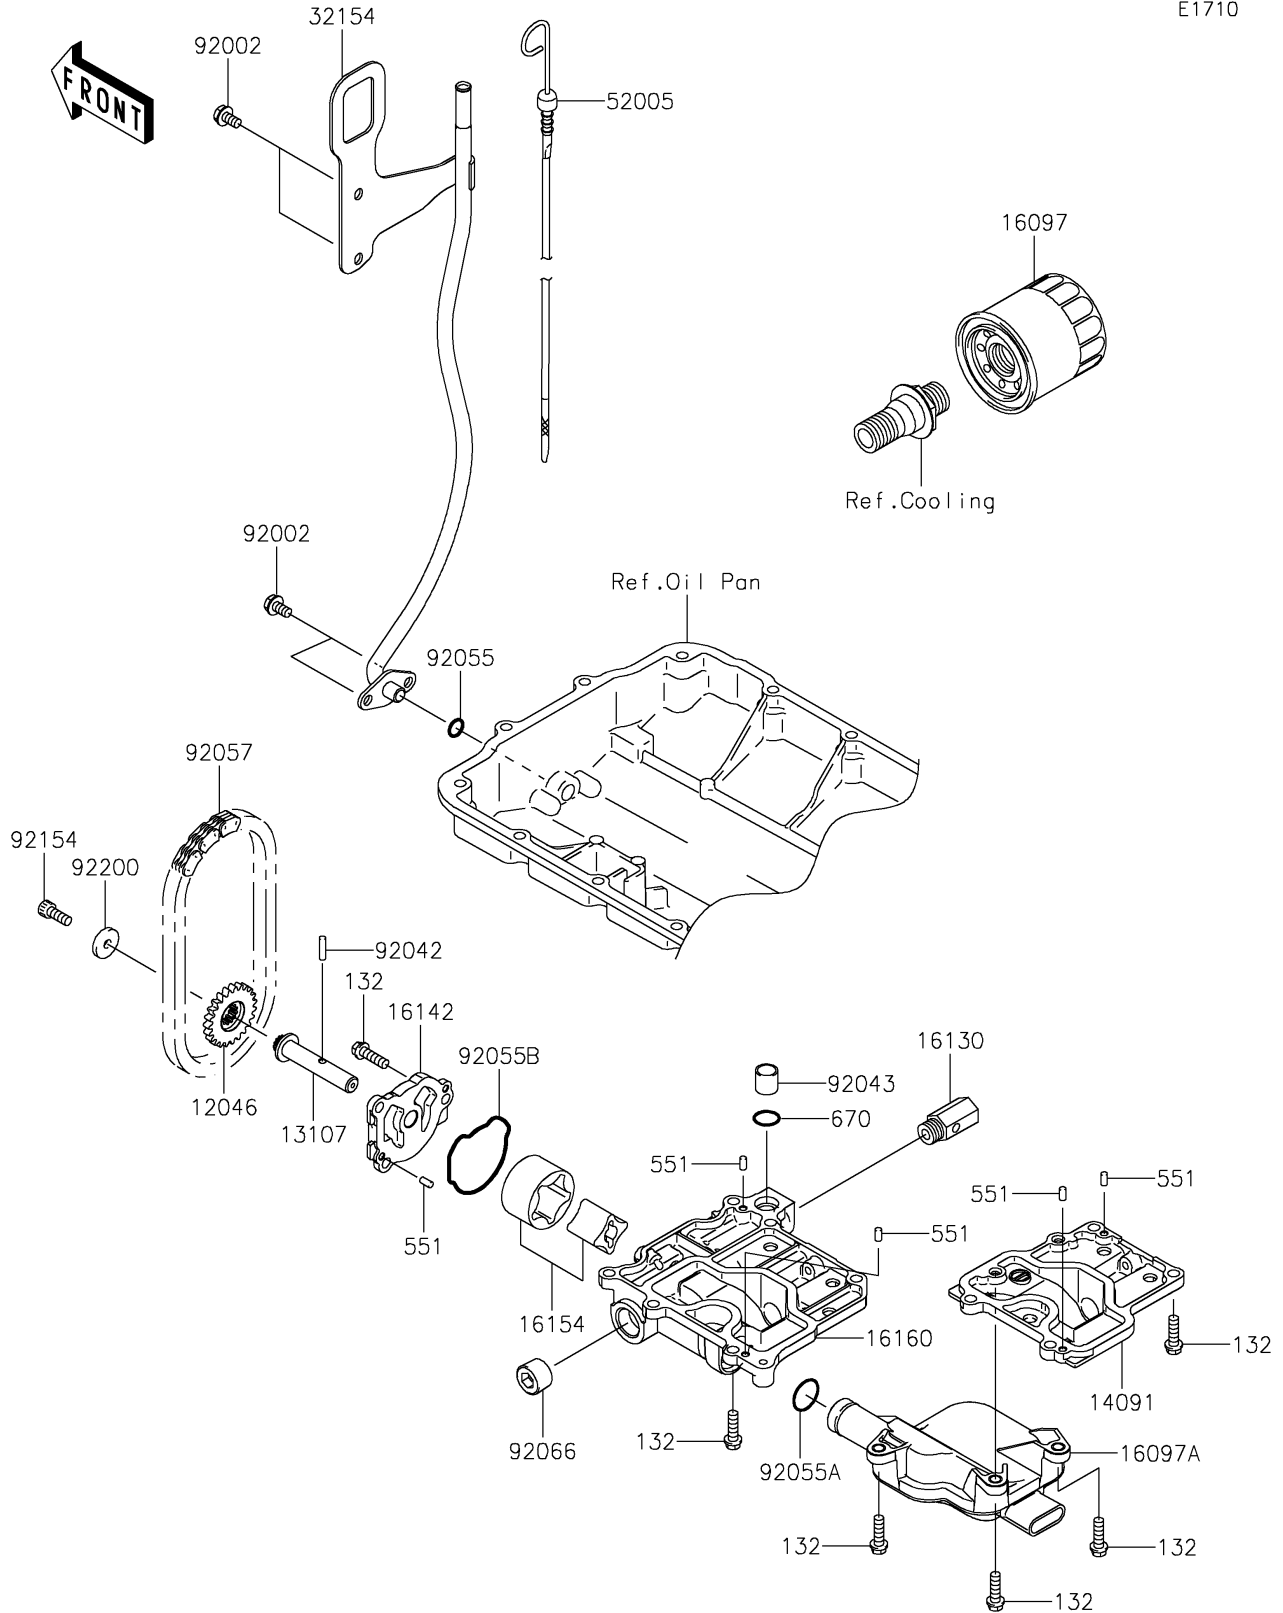

2022 JET SKI® Ultra® LX PARTS DIAGRAM

Oil Pump

E1710

2022 JET SKI® Ultra® LX PARTS LIST

Oil Pump

ITEM NAME	PART NUMBER	QUANTITY
SPROCKET,23T (Ref # 12046)	12046-3708	1
SHAFT (Ref # 13107)	13107-0730	1
COVER (Ref # 14091)	14091-3767	1
FILTER-ASSY-OIL (Ref # 16097)	16097-0007	1
FILTER-ASSY-OIL (Ref # 16097A)	16097-3702	1
VALVE-ASSY-RELIEF (Ref # 16130)	16130-3701	1
COVER-PUMP (Ref # 16142)	16142-3703	1
ROTOR-PUMP (Ref # 16154)	16154-1124	1
BODY,OIL PUMP (Ref # 16160)	16160-0705	1
PIPE,OIL LEVEL (Ref # 32154)	32154-3707	1
GAUGE,OIL LEVEL (Ref # 52005)	52005-3710	1
BOLT,6X12 (Ref # 92002)	92002-3763	4
PIN,DOWEL,4X15.8 (Ref # 92042)	92042-014	1
PIN,11.5X14X14 (Ref # 92043)	92043-1279	1
RING-O,9.8X2.4 (Ref # 92055)	92055-1150	1
RING-O,19.8X1.9 (Ref # 92055A)	92055-1332	1
RING-O (Ref # 92055B)	92055-3764	1
CHAIN,OIL PUMP,98XRH2010-52L (Ref # 92057)	92057-3713	1
PLUG,PT1/2X12.5 (Ref # 92066)	92066-0002	1
BOLT,SOCKET,6X16 (Ref # 92154)	92154-3709	1
WASHER,6X20X3.2 (Ref # 92200)	92200-0120	1
BOLT-FLANGED-SMALL,6X20 (Ref # 132)	132BD0620	16
PIN-DOWEL (Ref # 551)	551R0408	5
O RING,14MM (Ref # 670)	670D2014	1