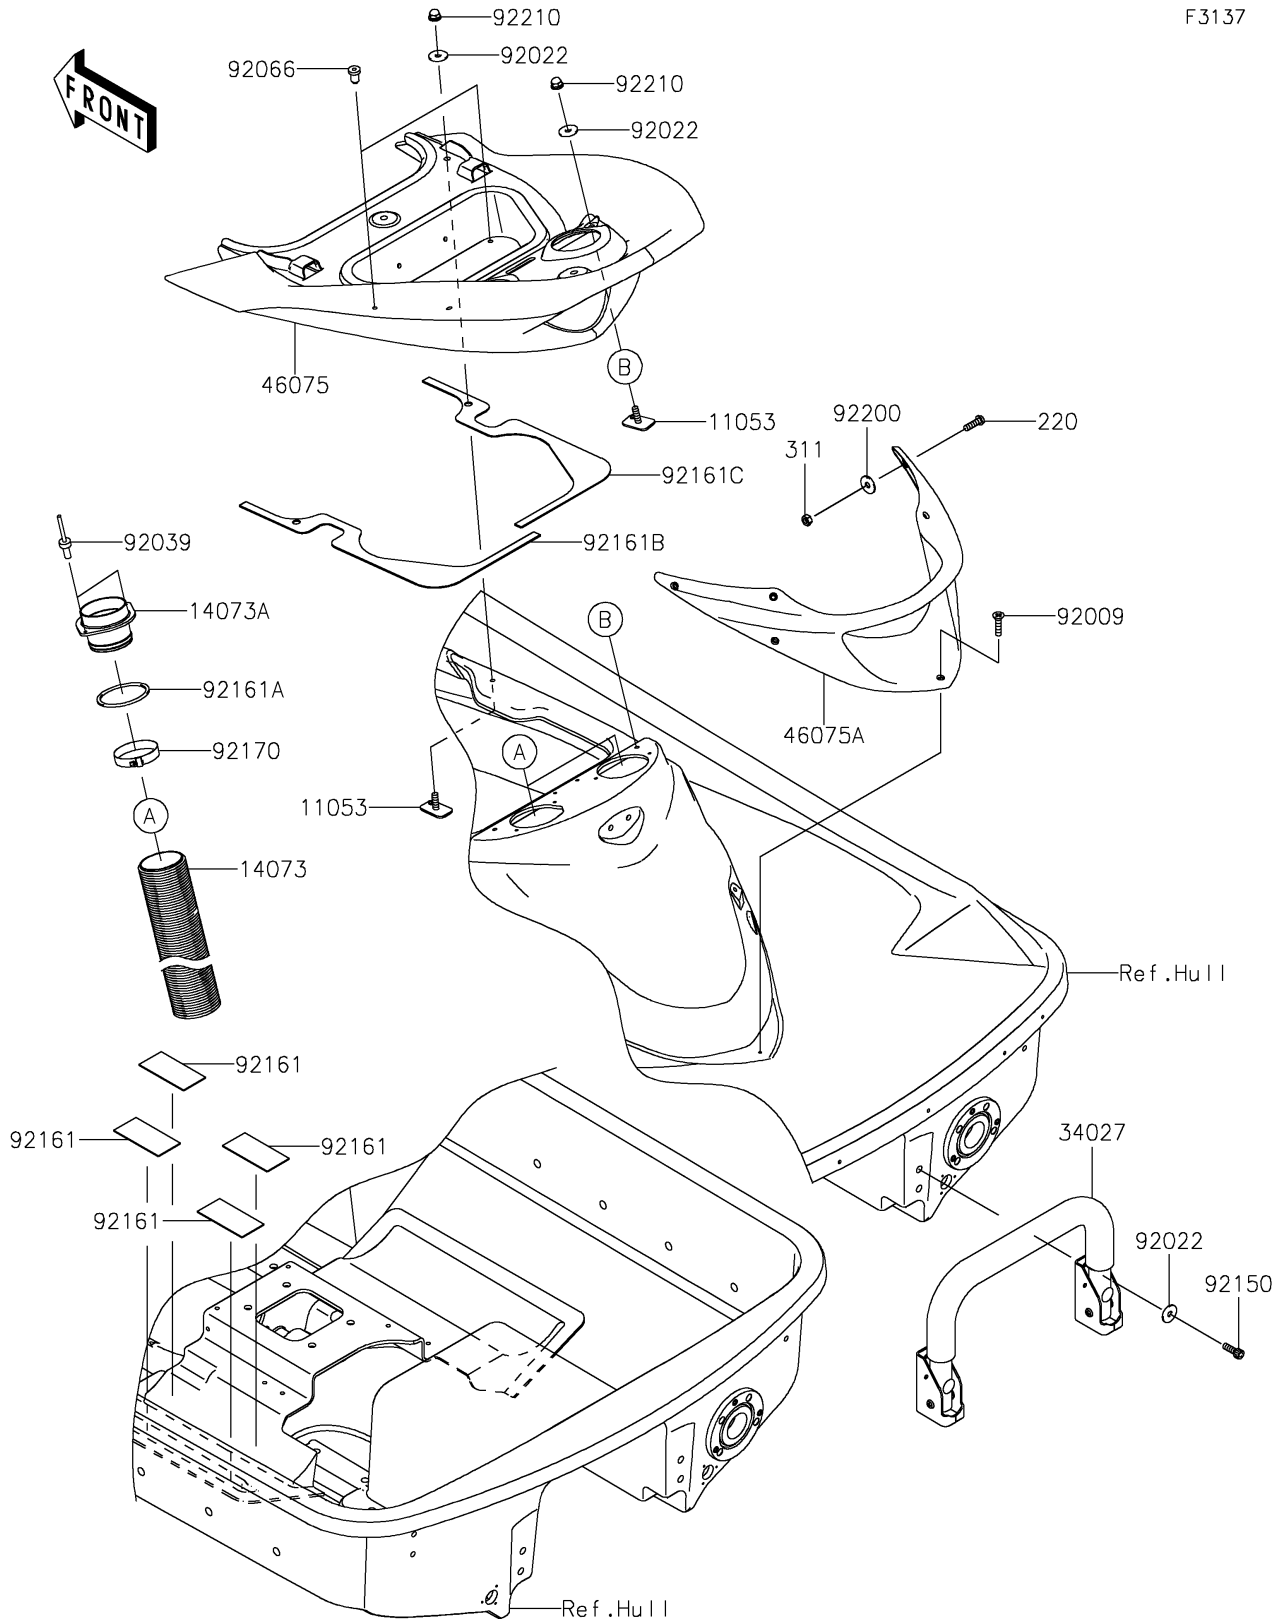

# 2021 JET SKI® ULTRA® LX PARTS DIAGRAM

## Hull Rear Fittings

F3137

### Hull Rear Fittings

ITEM NAME	PART NUMBER	QUANTITY
BRACKET (Ref # 11053)	11053-3776	4
DUCT,L=800 (Ref # 14073)	14073-0878	2
DUCT (Ref # 14073A)	14073-3805	2
STEP-ASSY (Ref # 34027)	34027-0067	1
GRIP,RR (Ref # 46075)	46075-0595	1
GRIP,HANDLE (Ref # 46075A)	46075-3765	1
SCREW,TAPPING,6X20 (Ref # 92009)	92009-3842	1
WASHER,6.5X20X1.5 (Ref # 92022)	92022-3710	8
RIVET (Ref # 92039)	92039-3775	4
PLUG (Ref # 92066)	92066-3773	2
BOLT,SOCKET,6X18 (Ref # 92150)	92150-3775	4
DAMPER (Ref # 92161)	92161-3728	4
DAMPER (Ref # 92161A)	92161-3769	2
DAMPER (Ref # 92161B)	92161-3781	1
DAMPER (Ref # 92161C)	92161-3782	1
CLAMP (Ref # 92170)	92170-1679	2
WASHER,6.5X20X1.6 (Ref # 92200)	92200-0283	6
NUT,CAP,6MM (Ref # 92210)	92210-3785	4
SCREW-PAN-CROS,6X20 (Ref # 220)	220R0620	6
NUT-HEX,6MM (Ref # 311)	311AA0600	6