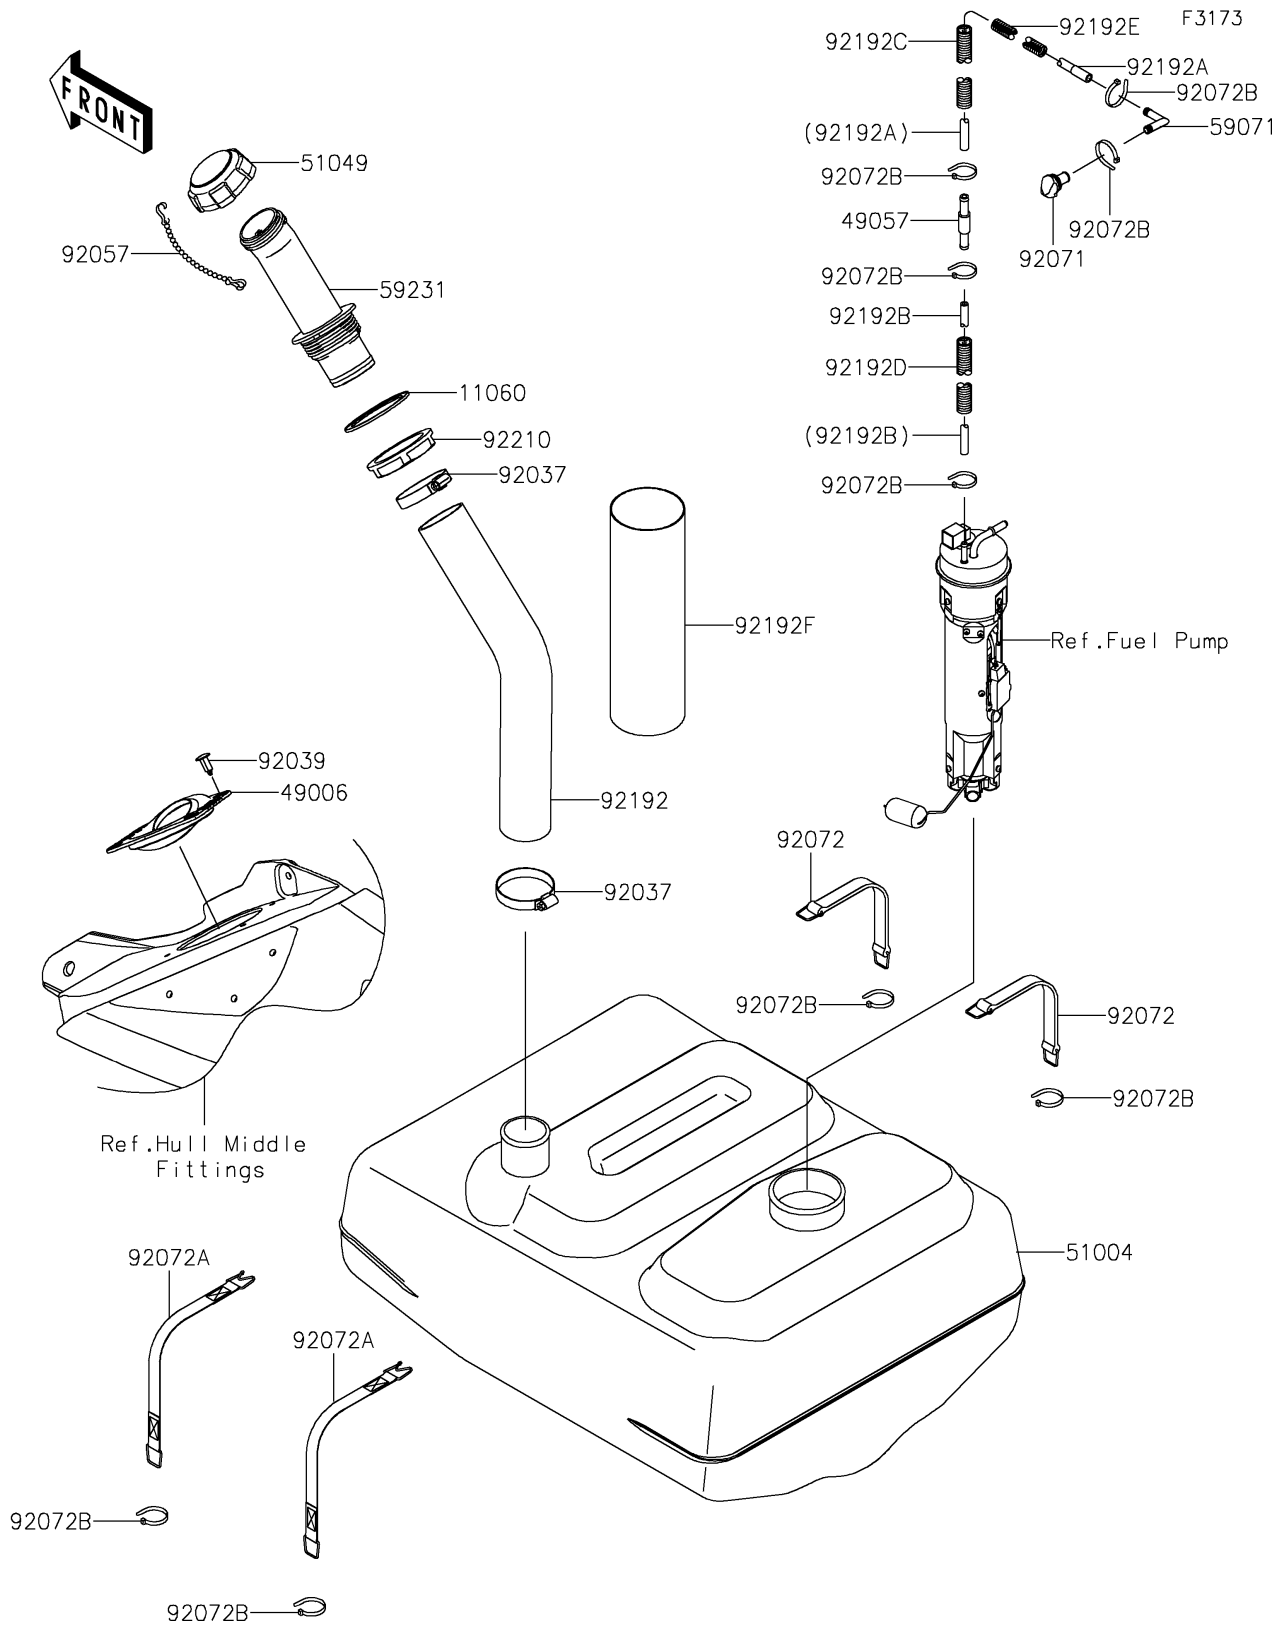

2022 JET SKI® Ultra® LX PARTS DIAGRAM

Fuel Tank

2022 JET SKI® Ultra® LX PARTS LIST

Fuel Tank

ITEM NAME	PART NUMBER	QUANTITY
GASKET,FUEL-FILLER (Ref # 11060)	11060-3780	1
BOOT (Ref # 49006)	49006-3719	1
VALVE-RELIEF (Ref # 49057)	49057-0002	1
TANK-FUEL (Ref # 51004)	51004-0710	1
CAP-TANK,FUEL (Ref # 51049)	51049-0713	1
JOINT (Ref # 59071)	59071-3736	1
FILLER,FUEL TANK (Ref # 59231)	59231-3727	1
CLAMP (Ref # 92037)	92037-3738	2
RIVET (Ref # 92039)	92039-3788	4
CHAIN,COVER,L=100 (Ref # 92057)	92057-3704	1
GROMMET (Ref # 92071)	92071-3841	1
BAND (Ref # 92072)	92072-3845	2
BAND (Ref # 92072A)	92072-3847	2
BAND,L=100.08 (Ref # 92072B)	92072-3882	9
TUBE,FUEL TANK-FILLER (Ref # 92192)	92192-1044	1
TUBE,5.8X10.8X1000 (Ref # 92192A)	92192-1515	1
TUBE,5.8X11X100 (Ref # 92192B)	92192-1795	1
TUBE,CORRUGATED,15.3X20.6X650 (Ref # 92192C)	92192-3748	1
TUBE,CORRUGATED,L=120 (Ref # 92192D)	92192-3749	1
TUBE,CORRUGATED,L=350 (Ref # 92192E)	92192-3788	1
TUBE,86X89X300 (Ref # 92192F)	92192-3822	1
NUT,FUEL FILLER (Ref # 92210)	92210-3802	1