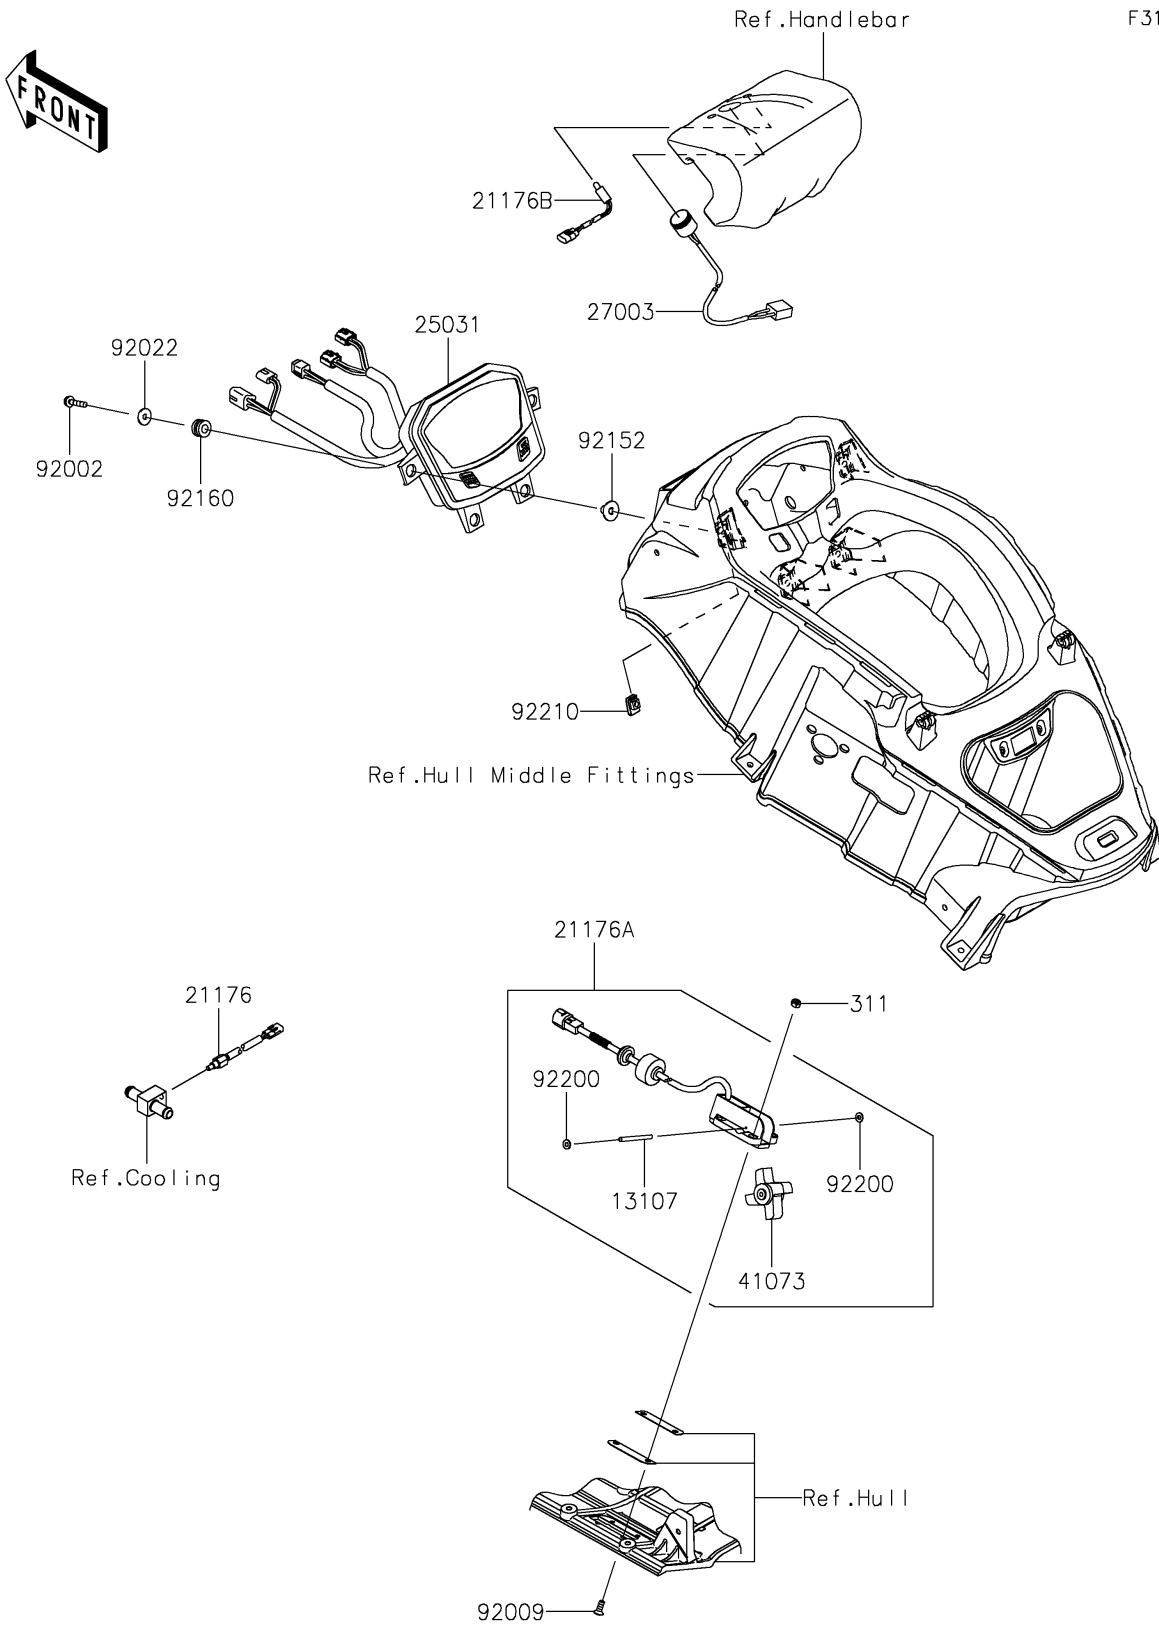

2021 JET SKI® ULTRA® LX PARTS DIAGRAM

Meters

F3179

2021 JET SKI® ULTRA® LX PARTS LIST

Meters

ITEM NAME	PART NUMBER	QUANTITY
SHAFT (Ref # 13107)	13107-3807	1
SENSOR,TEMP (Ref # 21176)	21176-0072	1
SENSOR,SPEED (Ref # 21176A)	21176-3775	1
SENSOR,AIR TEMP (Ref # 21176B)	21176-3778	1
METER-ASSY (Ref # 25031)	25031-0690	1
HORN (Ref # 27003)	27003-3706	1
WHEEL-ASSY,PADDLE (Ref # 41073)	41073-3701	1
BOLT,6X25 (Ref # 92002)	92002-3714	4
SCREW,6X16 (Ref # 92009)	92009-3703	4
WASHER,6.5X20X1.5 (Ref # 92022)	92022-3710	4
COLLAR (Ref # 92152)	92152-3755	4
DAMPER,10X20X12 (Ref # 92160)	92160-1167	4
WASHER (Ref # 92200)	92200-3805	2
NUT,6MM (Ref # 92210)	92210-3768	4
NUT-HEX,6MM (Ref # 311)	311R0600	4