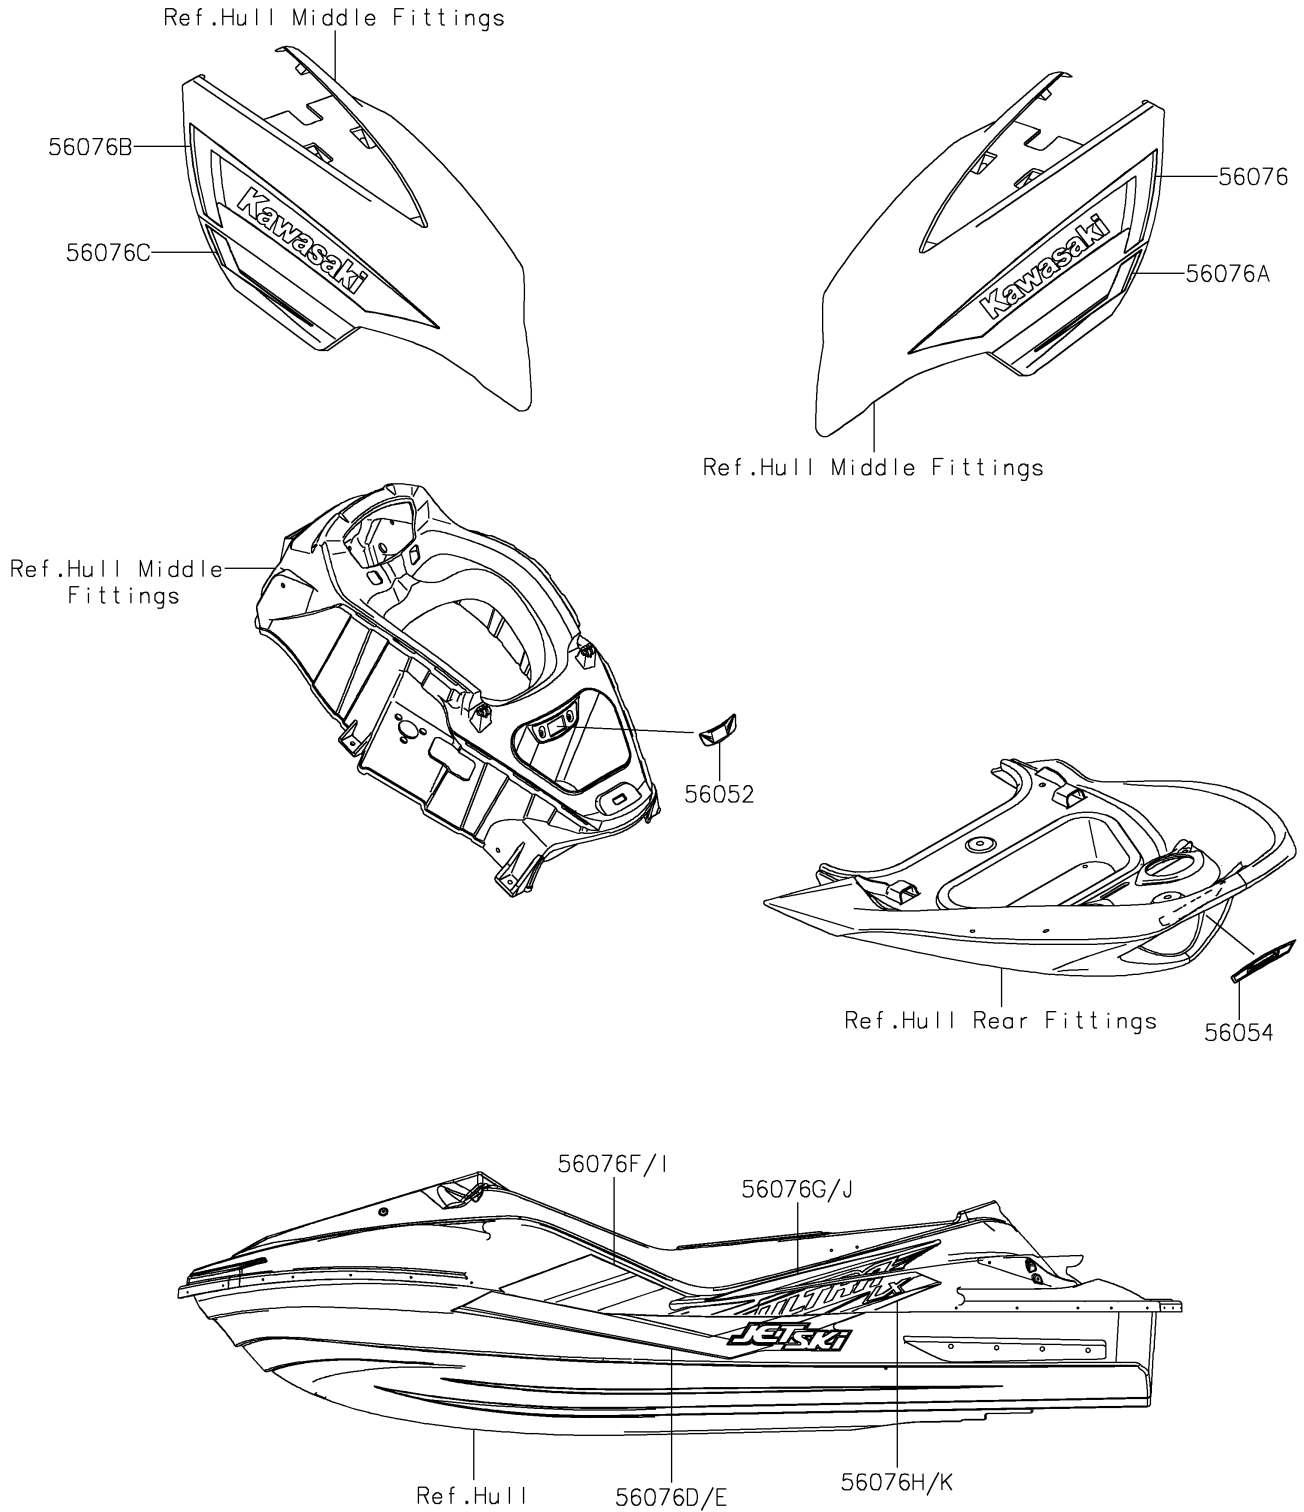

2021 JET SKI® ULTRA® LX PARTS DIAGRAM

Decals(KMFNN)

F3880

2021 JET SKI® ULTRA® LX PARTS LIST

Decals(KMFNN)

ITEM NAME	PART NUMBER	QUANTITY
MARK,IMMOBILIZER (Ref # 56052)	56052-3878	1
MARK,GRIP,KAWASAKI (Ref # 56054)	56054-1335	1
PATTERN,HATCH COVER,LH,UPP (Ref # 56076)	56076-0069	1
PATTERN,HATCH COVER,LH,LWR (Ref # 56076A)	56076-0070	1
PATTERN,HATCH COVER,RH,UPP (Ref # 56076B)	56076-0071	1
PATTERN,HATCH COVER,RH,LWR (Ref # 56076C)	56076-0072	1
PATTERN,HULL,LH (Ref # 56076D)	56076-1287	1
PATTERN,HULL,RH (Ref # 56076E)	56076-1288	1
PATTERN,DECK,LH,FR (Ref # 56076F)	56076-1289	1
PATTERN,DECK,LH,RR,UPP (Ref # 56076G)	56076-1290	1
PATTERN,DECK,LH,RR,LWR (Ref # 56076H)	56076-1291	1
PATTERN,DECK,RH,FR (Ref # 56076I)	56076-1292	1
PATTERN,DECK,RH,RR,UPP (Ref # 56076J)	56076-1293	1
PATTERN,DECK,RH,RR,LWR (Ref # 56076K)	56076-1294	1