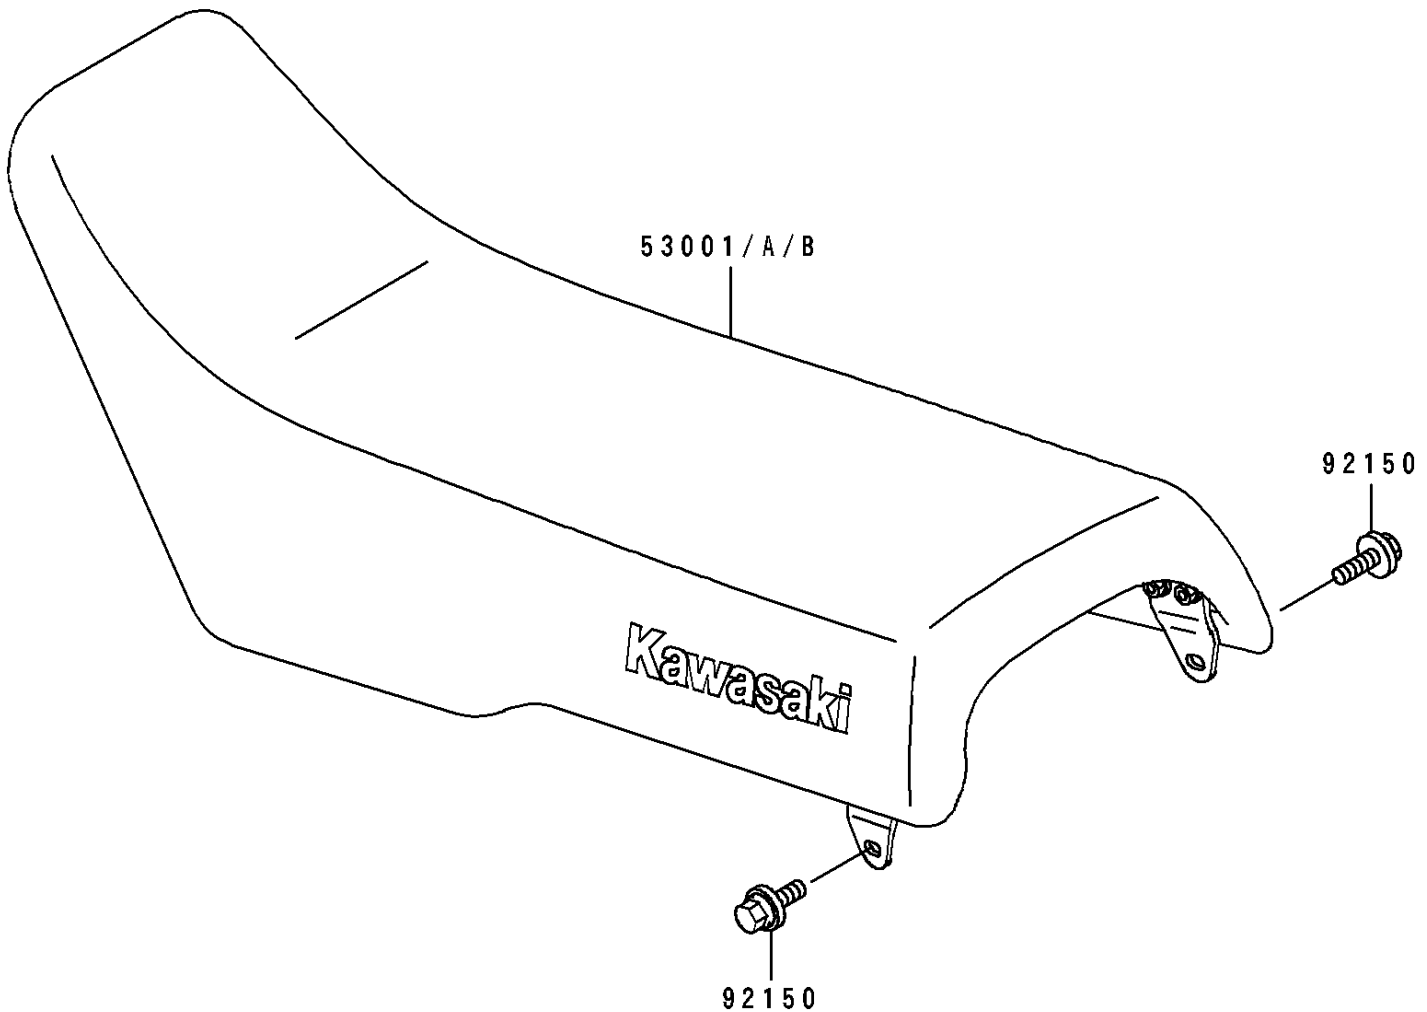

# 1997 KX500 PARTS DIAGRAM

Seat

F 2 5 1 0

# 1997 KX500 PARTS LIST

## Seat

ITEM NAME	PART NUMBER	QUANTITY
SEAT-ASSY,MIDDLE HEIGHT,VIOLET (Ref # 53001)	53001-1773-LW	1
SEAT-ASSY,LOW HEIGHT,VIOLET (Ref # 53001A)	53001-1776-LW	1
SEAT-ASSY,HIGH HEIGHT,VIOLET (Ref # 53001B)	53001-1777-LW	1
BOLT,6X20 (Ref # 92150)	92150-1339	2