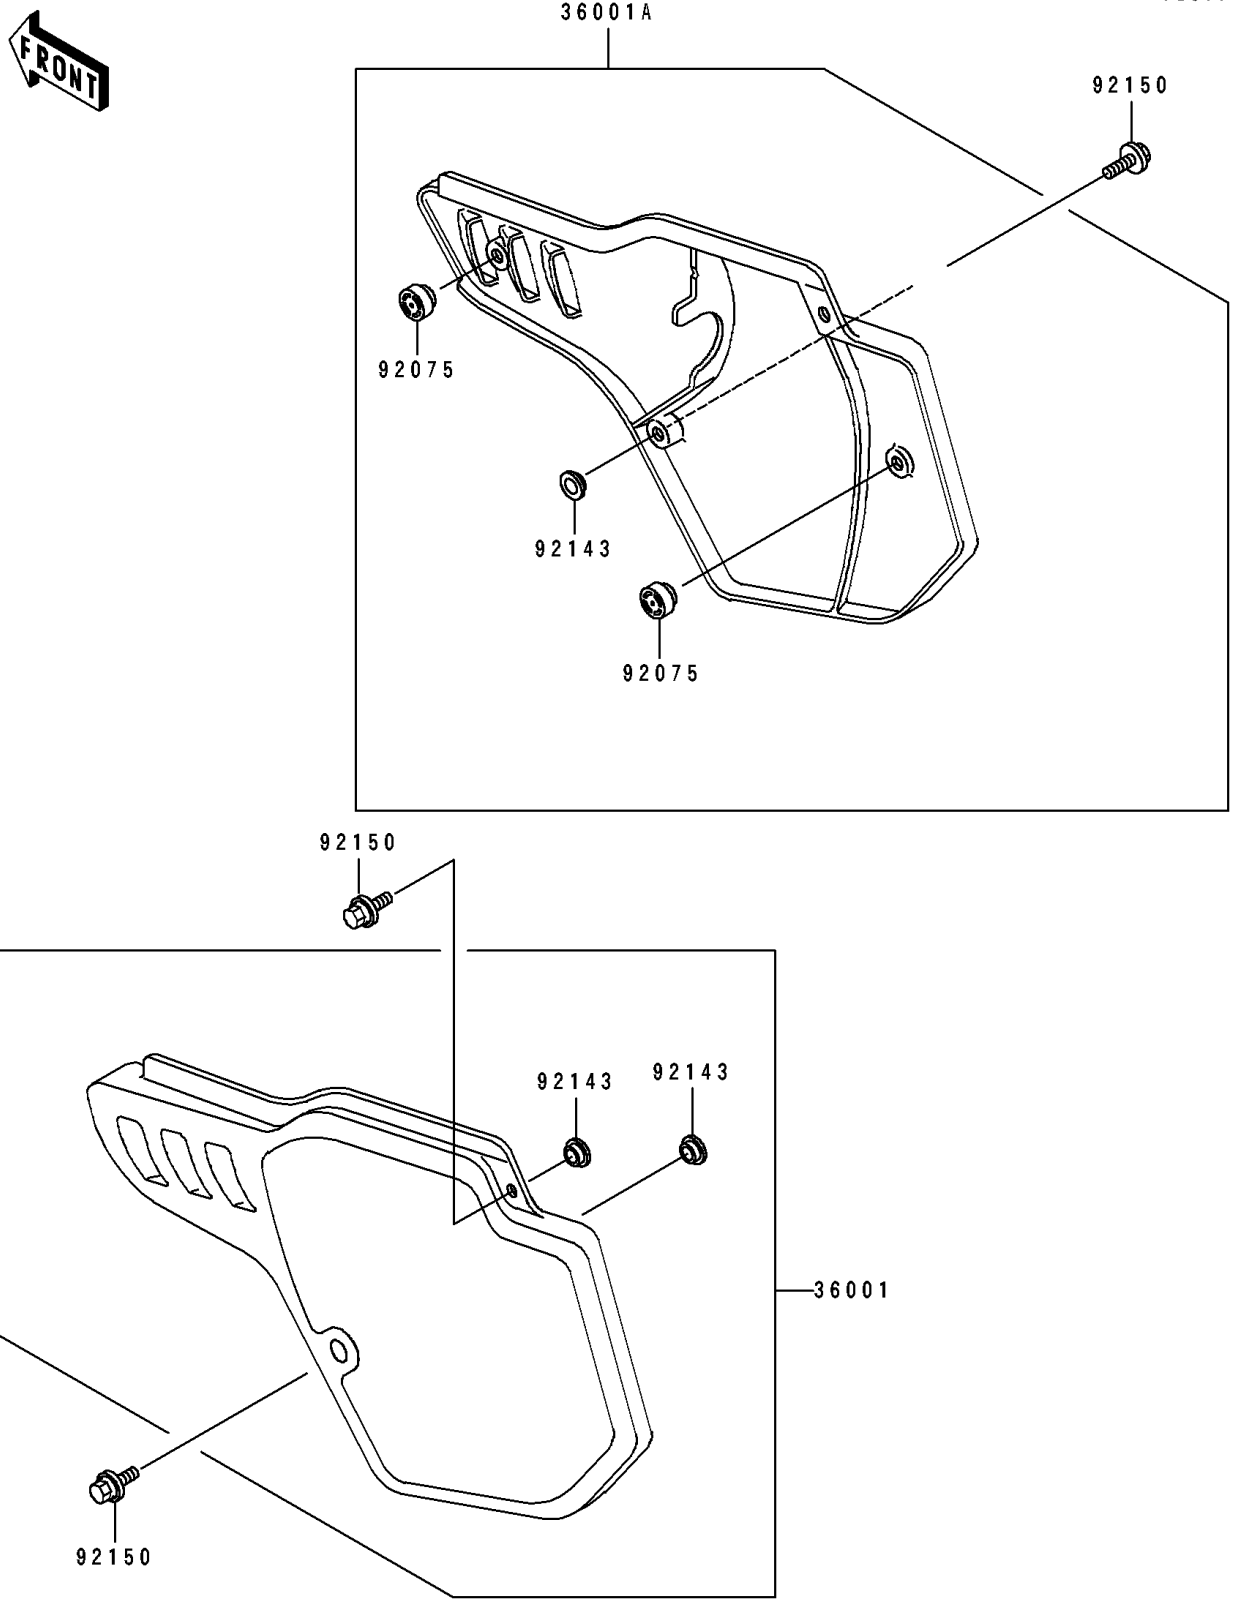

1997 KX500 PARTS DIAGRAM

Side Covers

1997 KX500 PARTS LIST

Side Covers

| ITEM NAME | PART NUMBER | QUANTITY |
|--------------------------------------|---------------|----------|
| COVER-SIDE,LH,P.WHITE (Ref # 36001) | 36001-1390-6F | 1 |
| COVER-SIDE,RH.P.WHITE (Ref # 36001A) | 36001-1419-6F | 1 |
| DAMPER (Ref # 92075) | 92075-1598 | 2 |
| COLLAR (Ref # 92143) | 92143-1196 | 4 |
| BOLT,6X20 (Ref # 92150) | 92150-1339 | 4 |