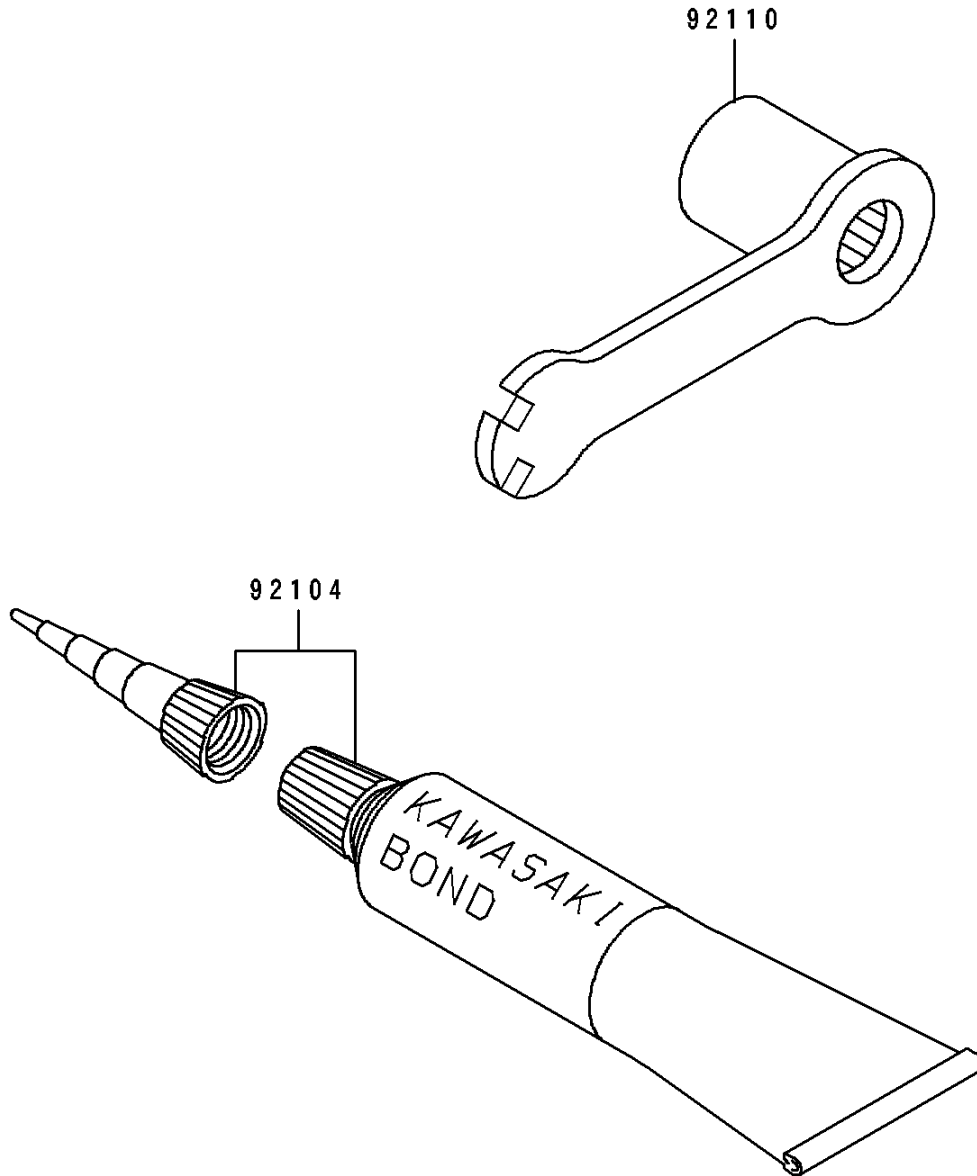

1997 KX500 PARTS DIAGRAM

Owner's Tools

F2810

1997 KX500 PARTS LIST

Owner's Tools

ITEM NAME	PART NUMBER	QUANTITY
GASKET-LIQUID,TUBE,100G,SILVER (Ref # 92104)	92104-002	1
TOOL-WRENCH,BOX,21MM&SPOKE (Ref # 92110)	92110-1142	1