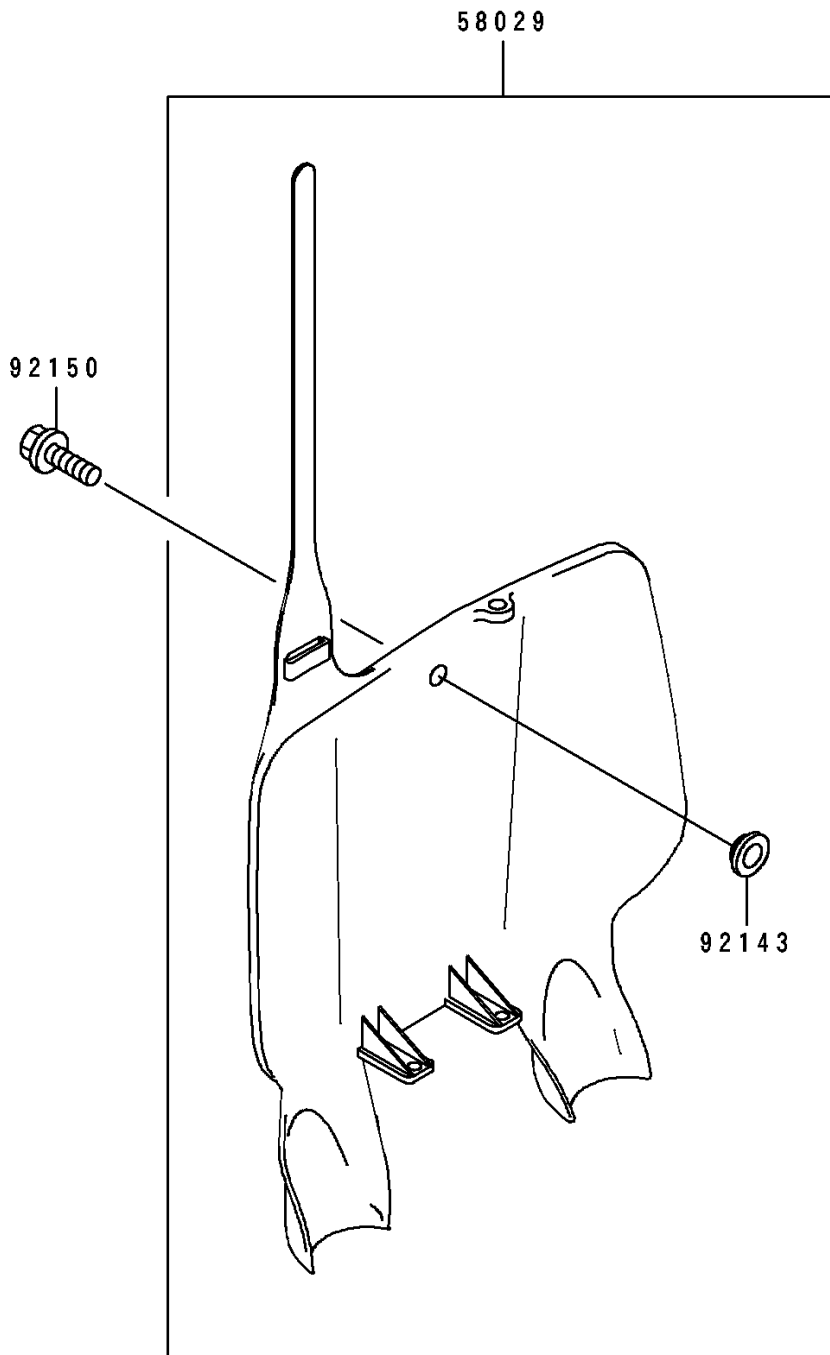

1997 KX500 PARTS DIAGRAM

Accessory

F2910

1997 KX500 PARTS LIST

Accessory

ITEM NAME	PART NUMBER	QUANTITY
PLATE-NUMBER,P.WHITE (Ref # 58029)	58029-1078-6F	1
COLLAR (Ref # 92143)	92143-1196	1
BOLT,6X14 (Ref # 92150)	92150-1340	1