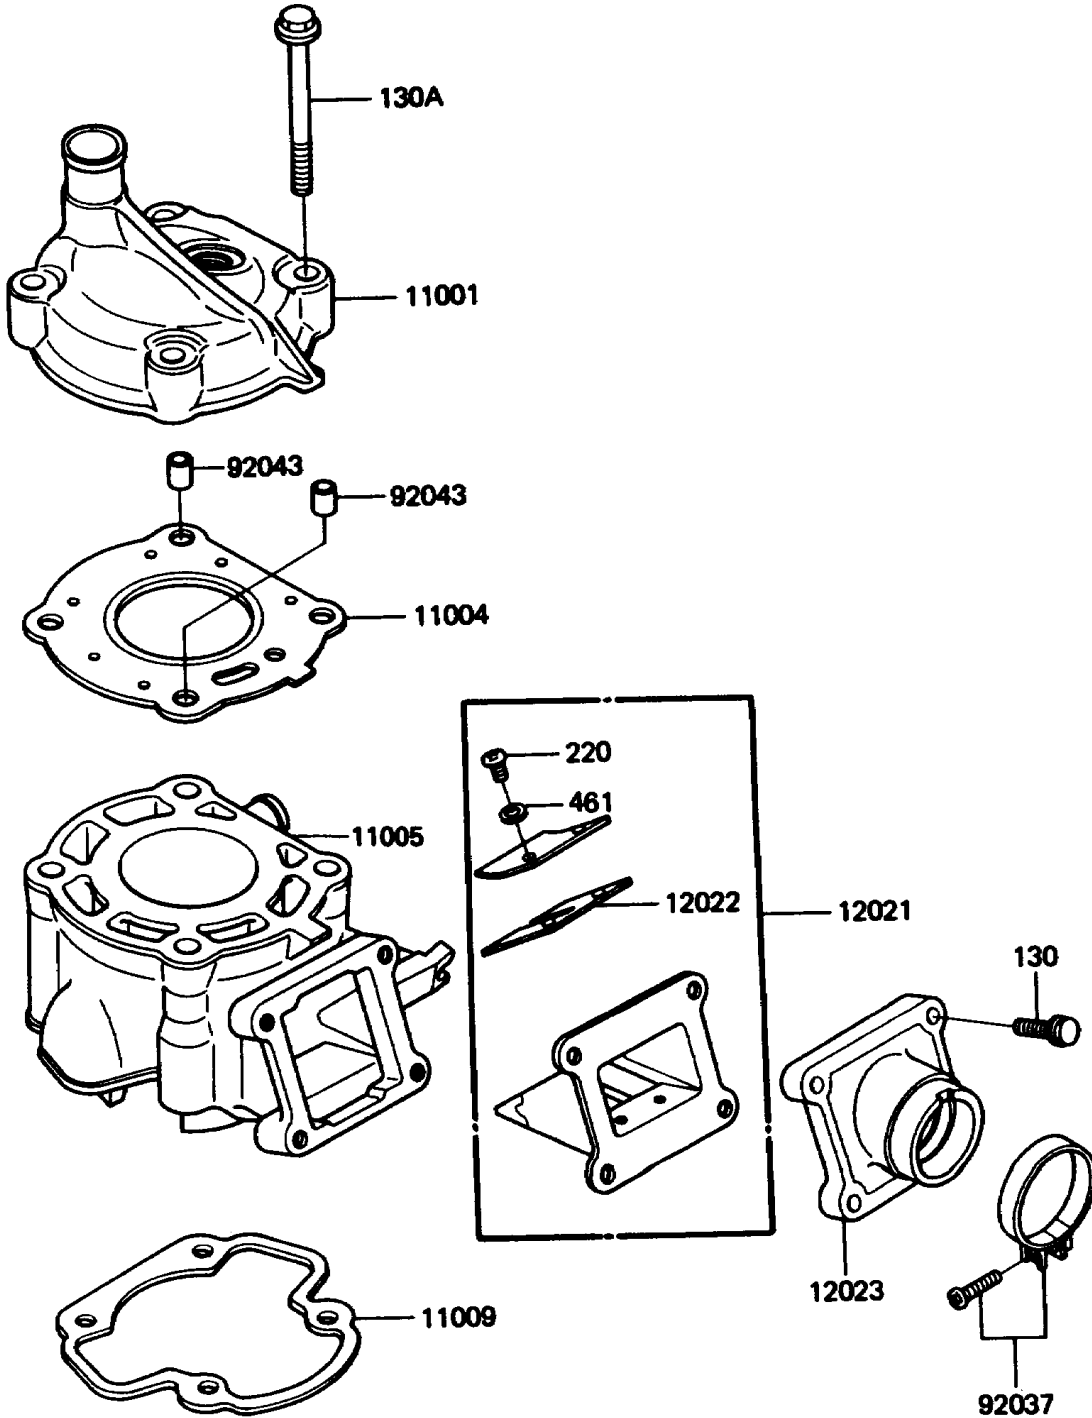

# 1986 KX60 PARTS DIAGRAM

Cylinder Head/Cylinder

E1110-0021

# 1986 KX60 PARTS LIST

## Cylinder Head/Cylinder

ITEM NAME	PART NUMBER	QUANTITY
HEAD-CYLINDER (Ref # 11001)	11001-1175	1
GASKET-HEAD (Ref # 11004)	11004-1118	1
CYLINDER-ENGINE (Ref # 11005)	11005-1378	1
GASKET,CYLINDER BASE (Ref # 11009)	11009-1310	1
VALVE-ASSY-REED (Ref # 12021)	12021-1015	1
VALVE-REED (Ref # 12022)	12022-1013	2
HOLDER-VALVE,REED (Ref # 12023)	12023-1019	1
CLAMP (Ref # 92037)	92037-1305	1
PIN,DOWEL,10X14 (Ref # 92043)	92043-1037	2
BOLT-FLANGED,6X20 (Ref # 130)	130G0620	4
BOLT-FLANGED (Ref # 130A)	130P08105	4
SCREW-PAN-CROS (Ref # 220)	220B0308	4
WASHER-SPRING,3MM (Ref # 461)	461F0300	4